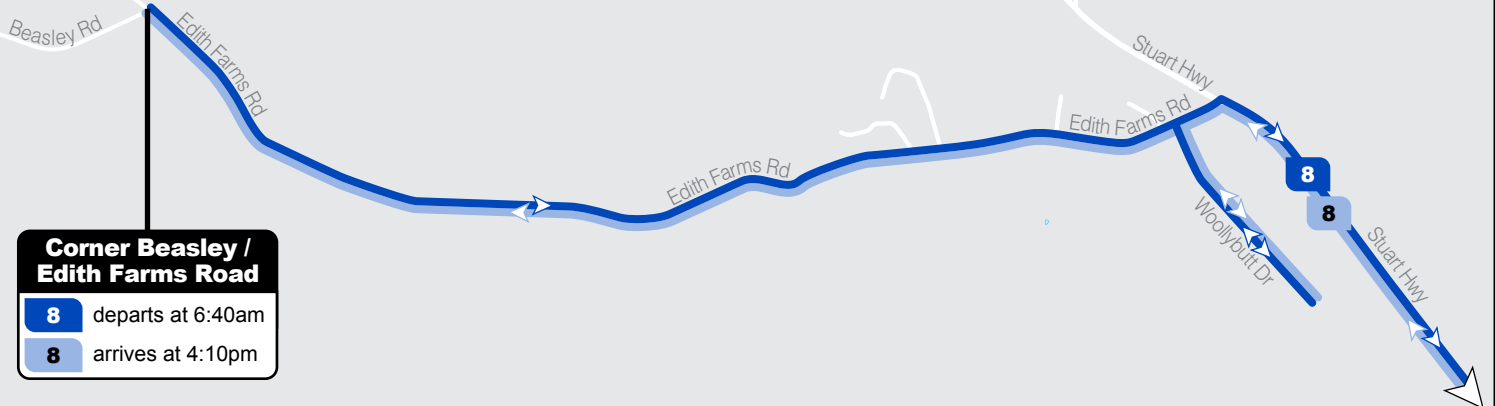

## St Joseph's College Bus Service

**AM Service**

Corner of Beasley and Edith Farms Roads to St Joseph's College

**PM Service**

St Joseph's College to corner of Beasley and Edith Farms Road

### Edith

Continues to Katherine on map section below.

### Legend

North

- AM Bus Route
- PM Bus Route
- Route Number
- School

Continues to Edith on map section above.

School bus services operate in school terms only. Departure and arrival times are subject to traffic and weather conditions. Please ensure you arrive at the bus stop a few minutes early.