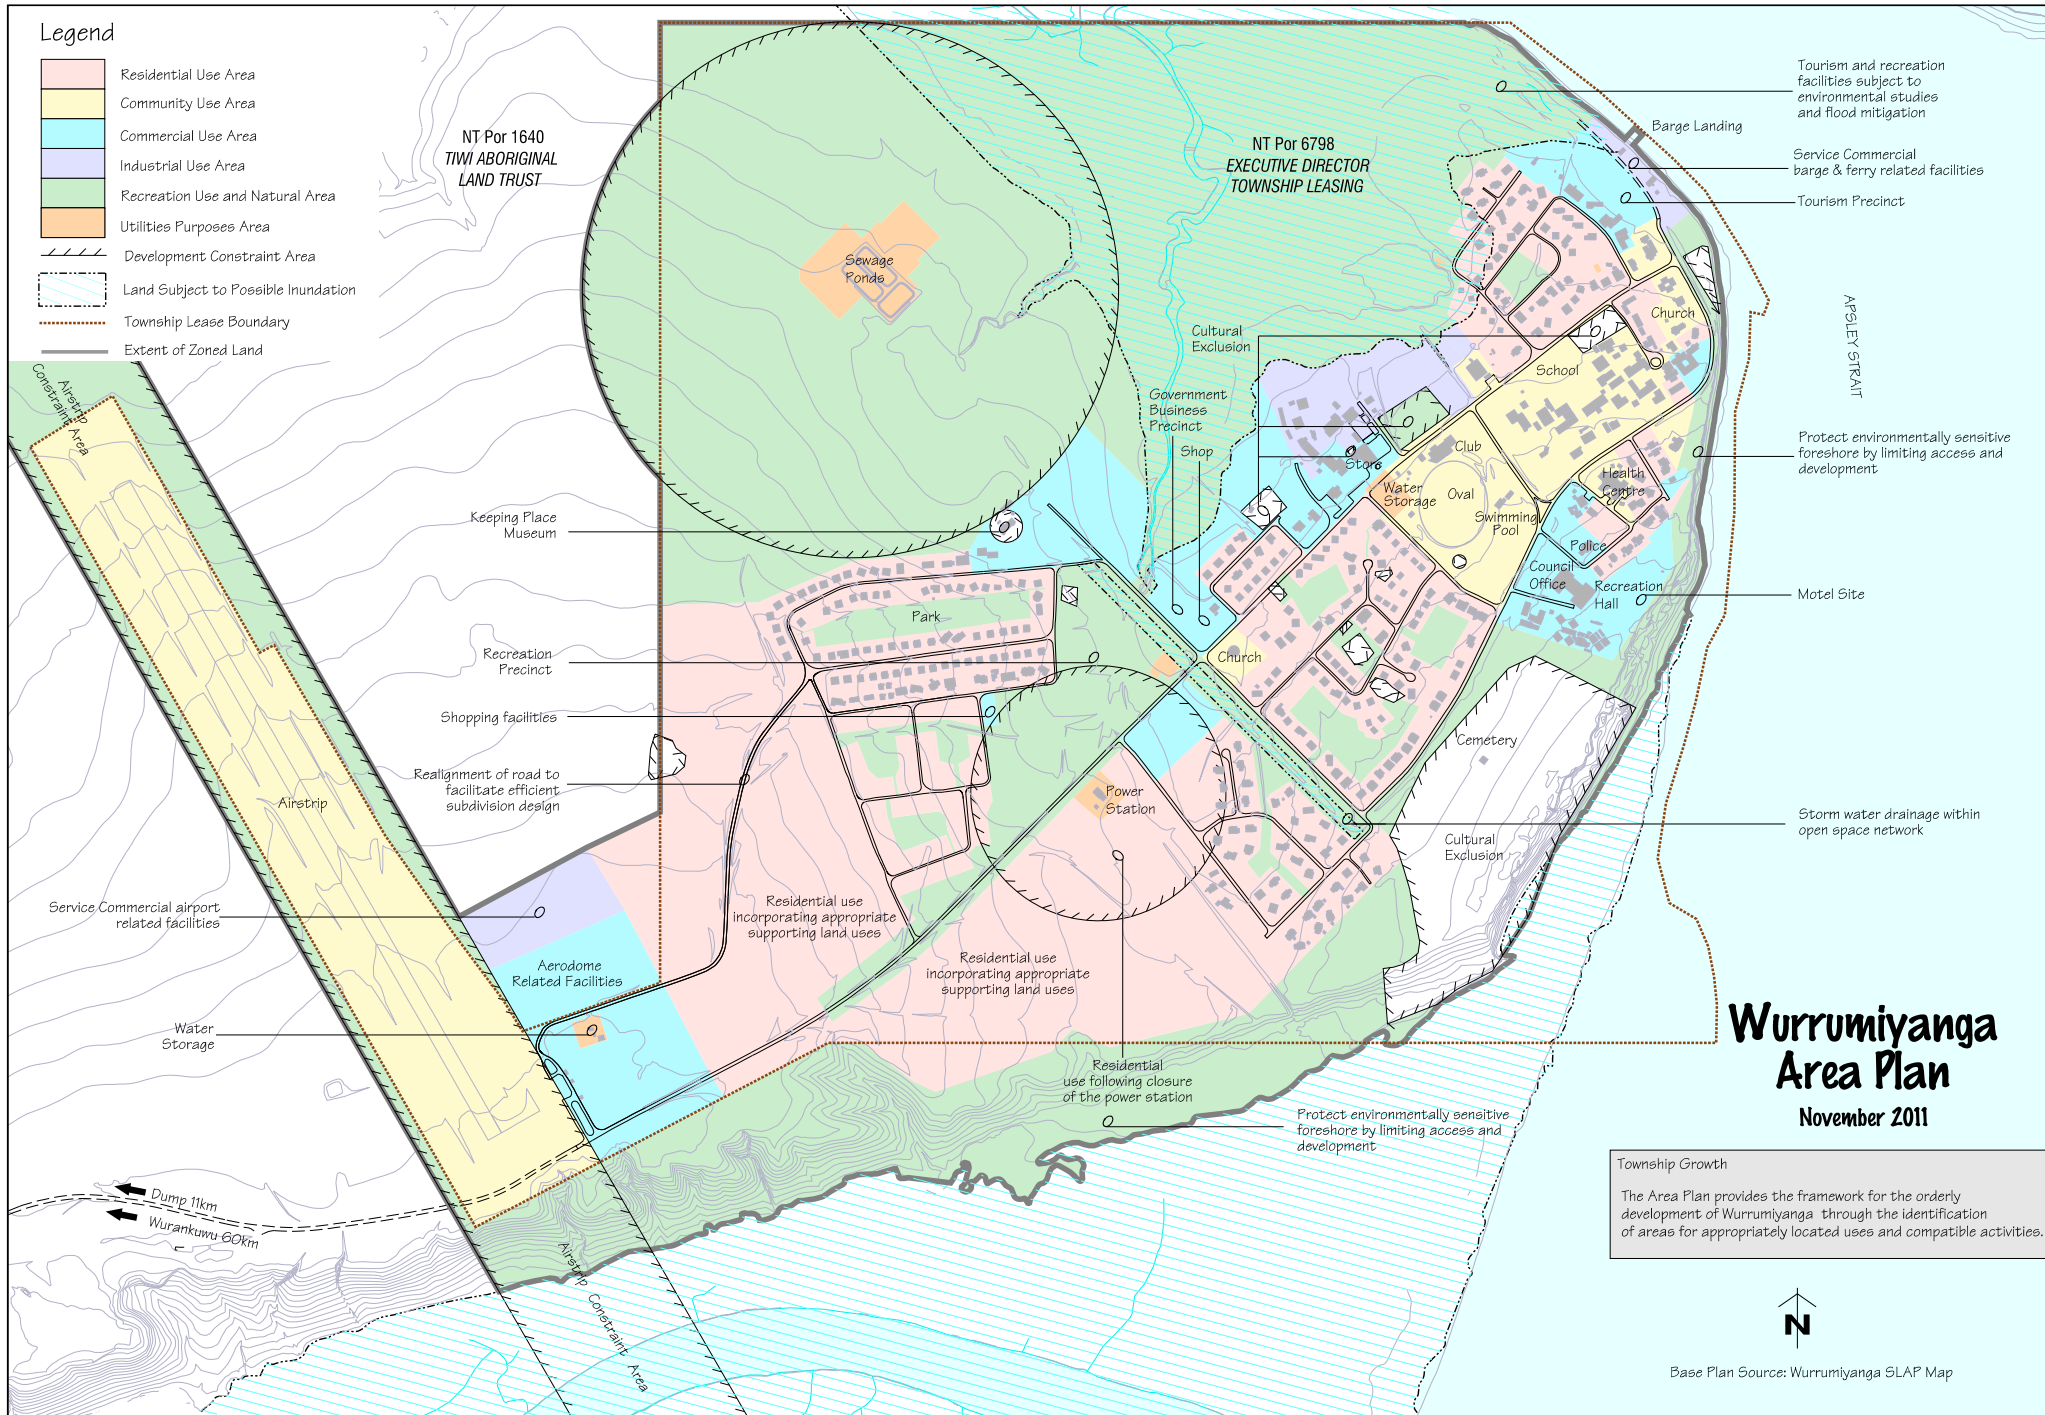

## Wurrumiyanga Area Plan

Version	Amendment No.	Date Published	Details
1	203 (NTPS 2007)	25.1.2012	Introduction of the Wurrumiyanga Area Plan
2	3 (NTPS 2020)	30.10.2020	Minor alterations for consistency with the NT Planning Scheme 2020

**Legend**

- Residential Use Area
- Community Use Area
- Commercial Use Area
- Industrial Use Area
- Recreation Use and Natural Area
- Utilities Purposes Area
- Development Constraint Area
- Land Subject to Possible Inundation
- Township Lease Boundary
- Extent of Zoned Land

# Wurrumiyanga Area Plan

November 2011

**Township Growth**

The Area Plan provides the framework for the orderly development of Wurrumiyanga through the identification of areas for appropriately located uses and compatible activities.

Base Plan Source: Wurrumiyanga SLAP Map