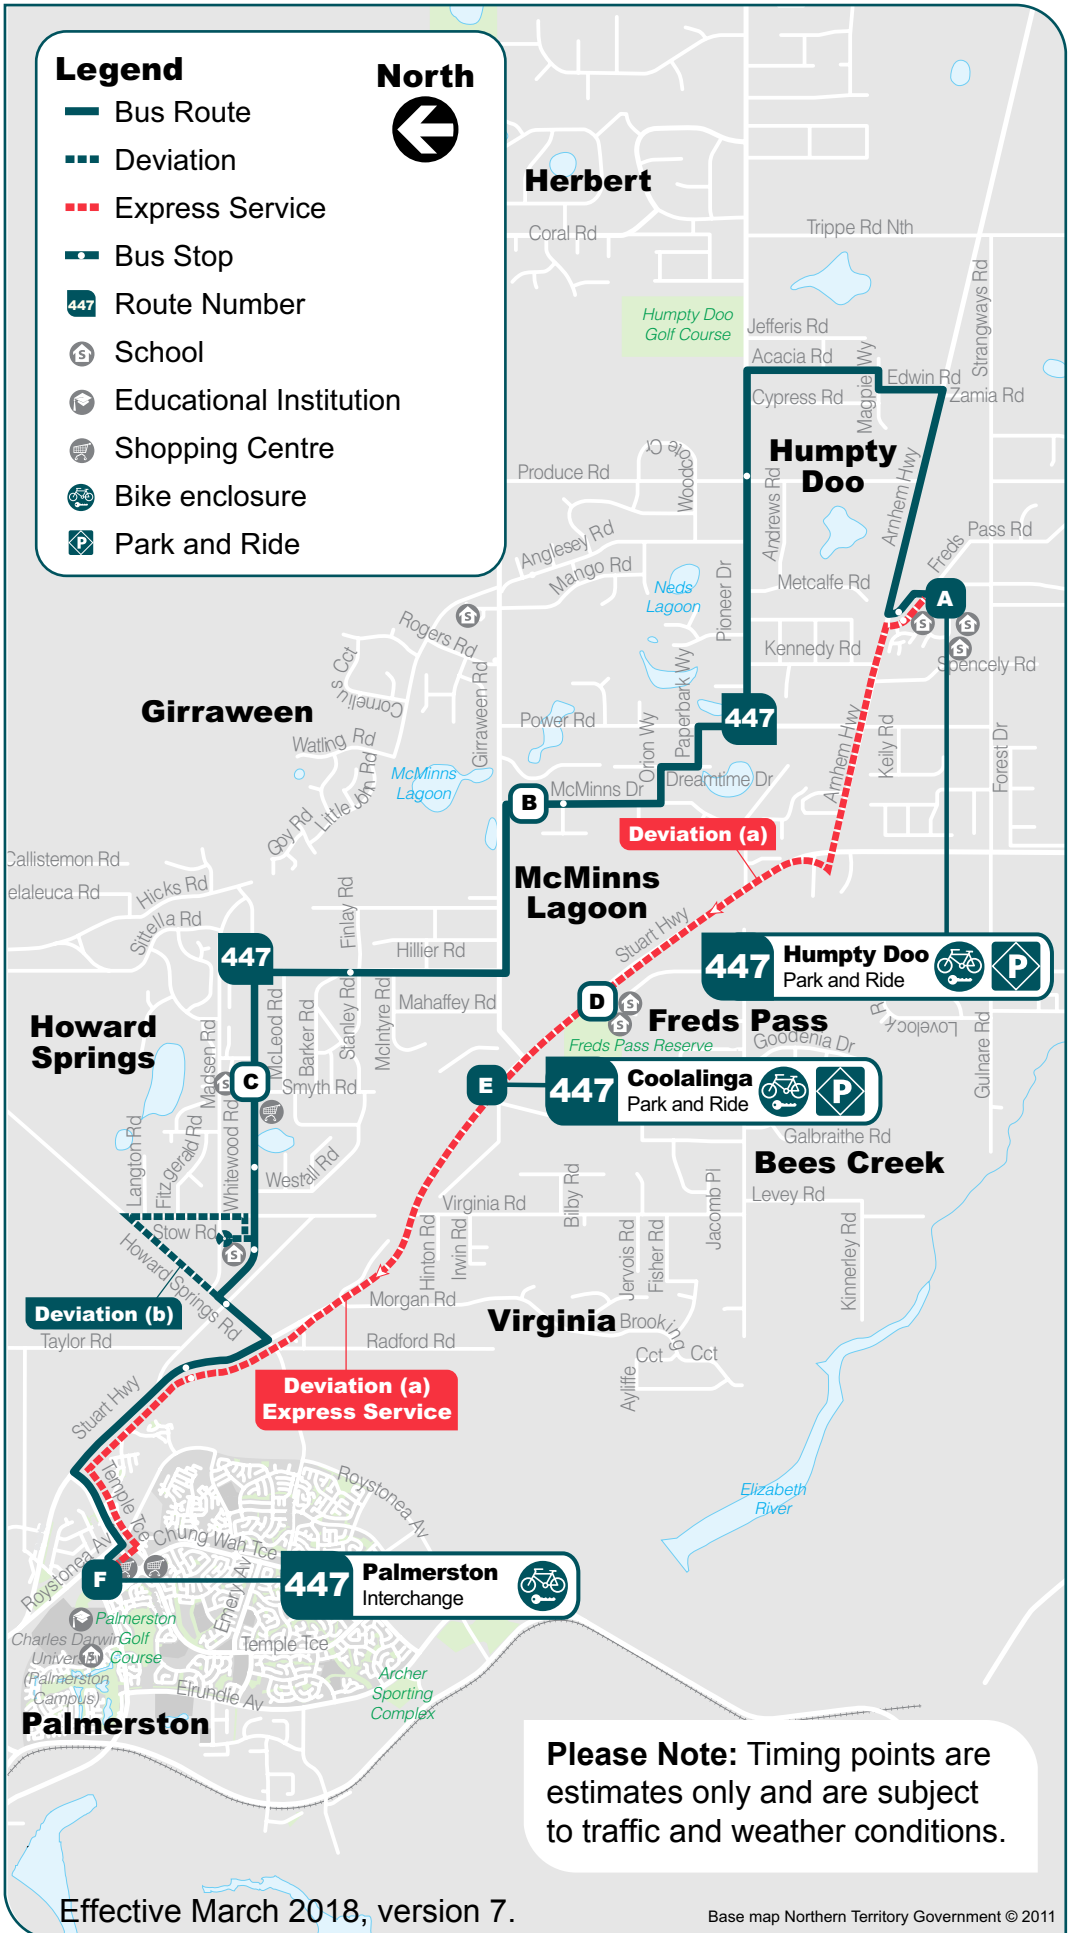

Legend

-  Bus Route
-  Deviation
-  Express Service
-  Bus Stop
-  Route Number
-  School
-  Educational Institution
-  Shopping Centre
-  Bike enclosure
-  Park and Ride

North

Please Note: Timing points are estimates only and are subject to traffic and weather conditions.