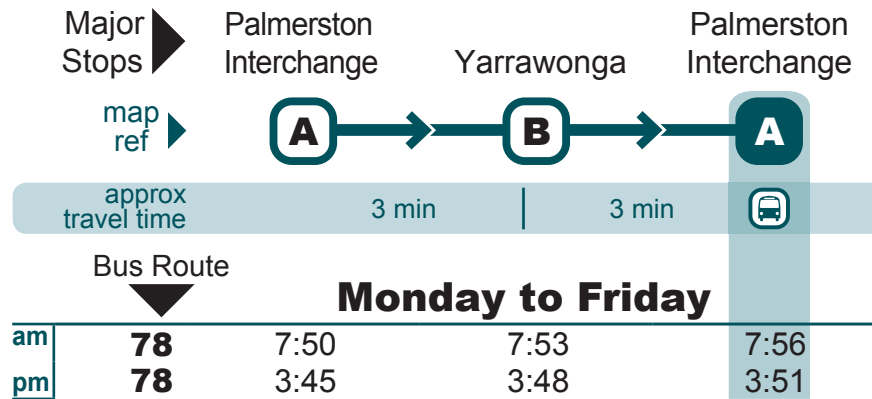

## Palmerston to Palmerston

via Yarrowonga,

-  Timing points are estimates only and are subject to traffic and weather conditions.
-  There are no bus services on Good Friday and Christmas Day.