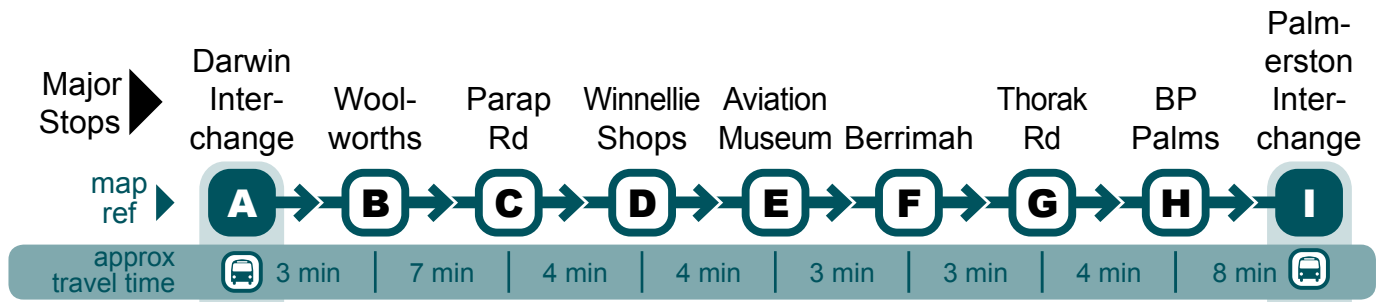

Darwin to Palmerston via Winnellie, Berrimah and Pinelands

Saturday

Bus Route	A	B	C	D	E	F	G	H	I	
am	8	7:00	7:03	7:10	7:14	7:17	7:20	7:23	7:27	7:35
	8	7:35	7:38	7:45	7:49	7:52	7:55	7:58	8:02	8:10
	8	8:40	8:43	8:50	8:54	8:57	9:00	9:03	9:07	9:16
	8	9:45	9:48	9:55	9:59	10:02	10:05	10:08	10:12	10:21
	8	10:50	10:53	11:00	11:04	11:07	11:10	11:13	11:17	11:26
	8	11:55	11:58	12:05	12:09	12:12	12:15	12:18	12:22	12:31
pm	8	1:00	1:03	1:10	1:14	1:17	1:20	1:23	1:27	1:36
	8	2:05	2:08	2:15	2:19	2:22	2:25	2:28	2:32	2:41
	8	3:10	3:13	3:20	3:24	3:27	3:30	3:33	3:37	3:46
	8	4:15	4:18	4:25	4:29	4:32	4:35	4:38	4:42	4:51
	8	5:20	5:23	5:30	5:34	5:37	5:40	5:43	5:47	5:56
	8	6:25	6:28	6:35	6:39	6:42	6:45	6:48	6:52	7:01
	8	7:30	7:33	7:40	7:44	7:47	7:50	7:53	7:57	8:05
	8	8:35	8:38	8:45	8:49	8:52	8:55	8:58	9:02	9:10
	8	9:40	9:43	9:50	9:54	9:57	10:00	10:03	10:07	10:15

Sunday & Public Holidays

Bus Route	A	B	C	D	E	F	G	H	I	
am	8	7:00	7:03	7:10	7:14	7:17	7:20	7:23	7:27	7:35
	8	7:35	7:38	7:45	7:49	7:52	7:55	7:58	8:02	8:10
	8	8:40	8:43	8:50	8:54	8:57	9:00	9:03	9:07	9:16
	8	9:45	9:48	9:55	9:59	10:02	10:05	10:08	10:12	10:21
	8	10:50	10:53	11:00	11:04	11:07	11:10	11:13	11:17	11:26
	8	11:55	11:58	12:05	12:09	12:12	12:15	12:18	12:22	12:31
pm	8	1:00	1:03	1:10	1:14	1:17	1:20	1:23	1:27	1:36
	8	2:05	2:08	2:15	2:19	2:22	2:25	2:28	2:32	2:41
	8	3:10	3:13	3:20	3:24	3:27	3:30	3:33	3:37	3:46
	8	4:15	4:18	4:25	4:29	4:32	4:35	4:38	4:42	4:51
	8	5:20	5:23	5:30	5:34	5:37	5:40	5:43	5:47	5:56
	8	6:25	6:28	6:35	6:39	6:42	6:45	6:48	6:52	7:01
	8	7:30	7:33	7:40	7:44	7:47	7:50	7:53	7:57	8:05

i Timing points are estimates only and are subject to traffic and weather conditions.

i There are no bus services on Good Friday and Christmas Day.