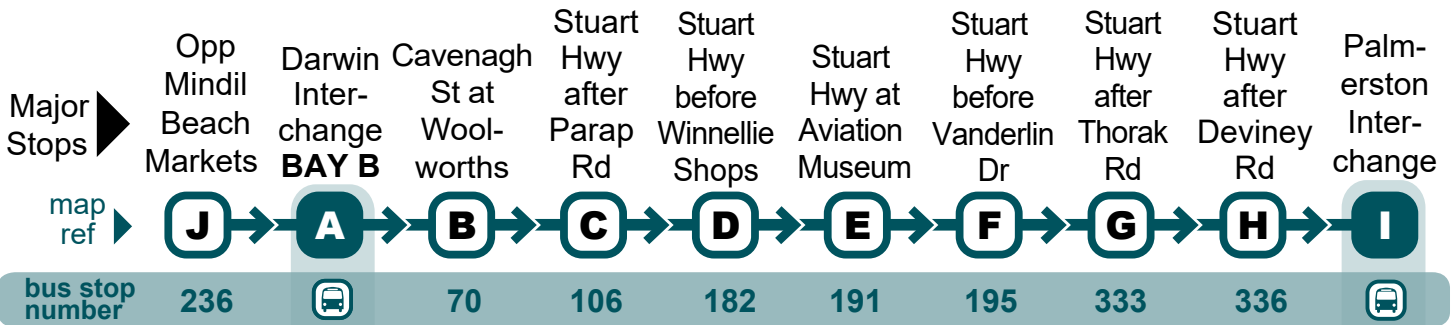

Darwin to Palmerston

via Winnellie, Berrimah and Pinelands

Bus Route

Thurs-
day
nights
only

Monday to Friday

am	8	...	6:30	6:33	6:40	6:44	6:47	6:50	6:53	6:57	7:12
	8	...	7:05	7:08	7:17	7:21	7:24	7:27	7:30	7:34	7:42
	8	...	7:25	7:28	7:37	7:41	7:44	7:47	7:50	7:55	8:02
	8	...	8:05	8:08	8:17	8:21	8:24	8:27	8:30	8:35	8:42
	8	...	8:30	8:33	8:42	8:46	8:49	8:52	8:55	9:00	9:07
	8	...	9:00	9:03	9:10	9:14	9:17	9:20	9:23	9:27	9:36
	8	...	9:30	9:33	9:40	9:44	9:47	9:50	9:53	9:57	10:06
	8	...	10:05	10:08	10:15	10:19	10:22	10:25	10:28	10:32	10:41
	8	...	10:35	10:38	10:45	10:49	10:52	10:55	10:58	11:02	11:11
	8	...	11:15	11:18	11:25	11:29	11:32	11:35	11:38	11:42	11:51
	8	...	11:55	11:58	12:05	12:09	12:12	12:15	12:18	12:22	12:31
pm	8	...	12:40	12:43	12:50	12:54	12:57	1:00	1:03	1:07	1:16
	8	...	1:15	1:18	1:25	1:29	1:32	1:35	1:38	1:42	1:51
	8	...	1:55	1:58	2:05	2:09	2:12	2:15	2:18	2:22	2:31
	8	...	2:35	2:38	2:45	2:49	2:52	2:55	2:58	3:02	3:11
	8(a)	...	3:00	3:03	3:12	3:16	3:19	3:22	3:25	3:30	3:37
	8	...	3:25	3:28	3:37	3:41	3:44	3:47	3:50	3:55	4:03
	8	...	4:00	4:03	4:12	4:16	4:19	4:22	4:25	4:30	4:40
	8	...	4:15	4:18	4:27	4:31	4:34	4:37	4:40	4:45	4:52
	8	...	4:50	4:53	5:02	5:06	5:09	5:12	5:15	5:20	5:30
	8	...	5:15	5:18	5:27	5:31	5:34	5:37	5:40	5:45	5:52
	8	...	5:50	5:53	6:02	6:06	6:09	6:12	6:15	6:20	6:27
	8	...	6:35	6:38	6:45	6:49	6:52	6:55	6:58	7:02	7:11
	8	...	7:20	7:23	7:30	7:34	7:37	7:40	7:43	7:47	7:51
	8	...	7:55	7:58	8:05	8:09	8:12	8:15	8:18	8:22	8:26
	8(c)	8:54	9:00	9:03	9:10	9:14	9:17	9:20	9:23	9:27	9:40
	8(c)	9:25	*9:31	9:34	9:41	9:45	9:48	9:51	9:54	9:58	10:11

Explanations

- (a) Service operates via St Mary's Primary School. Normal route of travel until Woolworths, pick up at St Mary's Primary School then onto normal route of travel
- (c) Service starts at Mindil Beach Markets during the Mindil Beach Markets season, Thursday nights only. Gardens Oval, LambellsTce, Mitchell St, Smith St, Darwin Interchange, then back to normal route of travel. For more details visit www.mindil.com.au

Note

1. The Palmerston Flexirider (minibus) connects with the 9:31pm service departing from Darwin Interchange, arriving at Palmerston Interchange at 10:11pm. The Flexirider services Palmerston suburbs only, departing Palmerston Interchange at 10:30pm.

Public Transport can be contacted by phone on **08 8924 7666** between 6:45am - 4:30pm Monday to Friday and 9:00am - 1:00pm Saturday or at

www.nt.gov.au/publictransport

Effective May 2022, version 6 (map version 6).