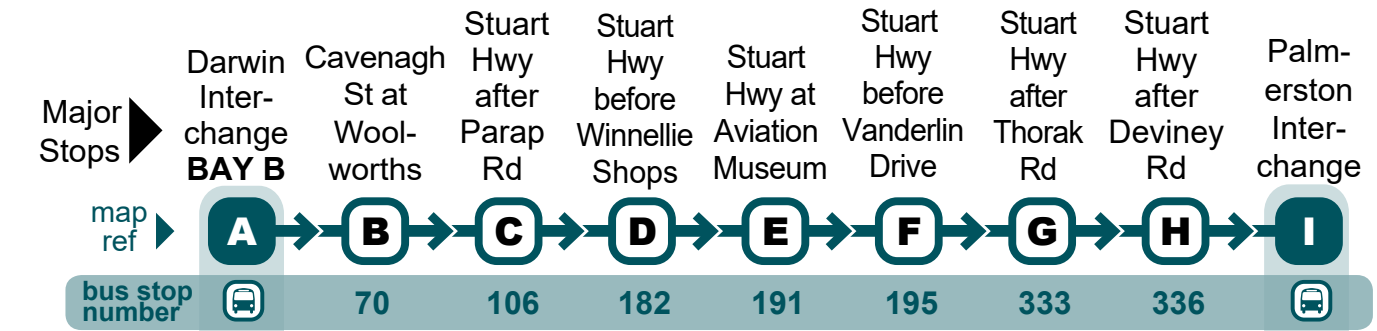

Darwin to Palmerston via Winnellie, Berrimah and Pinelands

Saturday

am	8	7:00	7:03	7:10	7:14	7:17	7:20	7:23	7:27	7:35
	8	7:35	7:38	7:45	7:49	7:52	7:55	7:58	8:02	8:10
	8	8:40	8:43	8:50	8:54	8:57	9:00	9:03	9:07	9:16
	8	9:45	9:48	9:55	9:59	10:02	10:05	10:08	10:12	10:21
	8	10:50	10:53	11:00	11:04	11:07	11:10	11:13	11:17	11:26
	8	11:55	11:58	12:05	12:09	12:12	12:15	12:18	12:22	12:31
pm	8	1:00	1:03	1:10	1:14	1:17	1:20	1:23	1:27	1:36
	8	2:05	2:08	2:15	2:19	2:22	2:25	2:28	2:32	2:41
	8	3:10	3:13	3:20	3:24	3:27	3:30	3:33	3:37	3:46
	8	4:15	4:18	4:25	4:29	4:32	4:35	4:38	4:42	4:51
	8	5:20	5:23	5:30	5:34	5:37	5:40	5:43	5:47	5:56
	8	6:25	6:28	6:35	6:39	6:42	6:45	6:48	6:52	7:01
	8	7:30	7:33	7:40	7:44	7:47	7:50	7:53	7:57	8:05
	8	8:35	8:38	8:45	8:49	8:52	8:55	8:58	9:02	9:10
	8	9:40	9:43	9:50	9:54	9:57	10:00	10:03	10:07	10:15

Sunday & Public Holidays

am	8	7:00	7:03	7:10	7:14	7:17	7:20	7:23	7:27	7:35
	8	7:35	7:38	7:45	7:49	7:52	7:55	7:58	8:02	8:10
	8	8:40	8:43	8:50	8:54	8:57	9:00	9:03	9:07	9:16
	8	9:45	9:48	9:55	9:59	10:02	10:05	10:08	10:12	10:21
	8	10:50	10:53	11:00	11:04	11:07	11:10	11:13	11:17	11:26
	8	11:55	11:58	12:05	12:09	12:12	12:15	12:18	12:22	12:31
pm	8	1:00	1:03	1:10	1:14	1:17	1:20	1:23	1:27	1:36
	8	2:05	2:08	2:15	2:19	2:22	2:25	2:28	2:32	2:41
	8	3:10	3:13	3:20	3:24	3:27	3:30	3:33	3:37	3:46
	8	4:15	4:18	4:25	4:29	4:32	4:35	4:38	4:42	4:51
	8	5:20	5:23	5:30	5:34	5:37	5:40	5:43	5:47	5:56
	8	6:25	6:28	6:35	6:39	6:42	6:45	6:48	6:52	7:01
	8	7:30	7:33	7:40	7:44	7:47	7:50	7:53	7:57	8:05

i Timing points are estimates only and are subject to traffic and weather conditions.

i There are no bus services on Good Friday and Christmas Day.