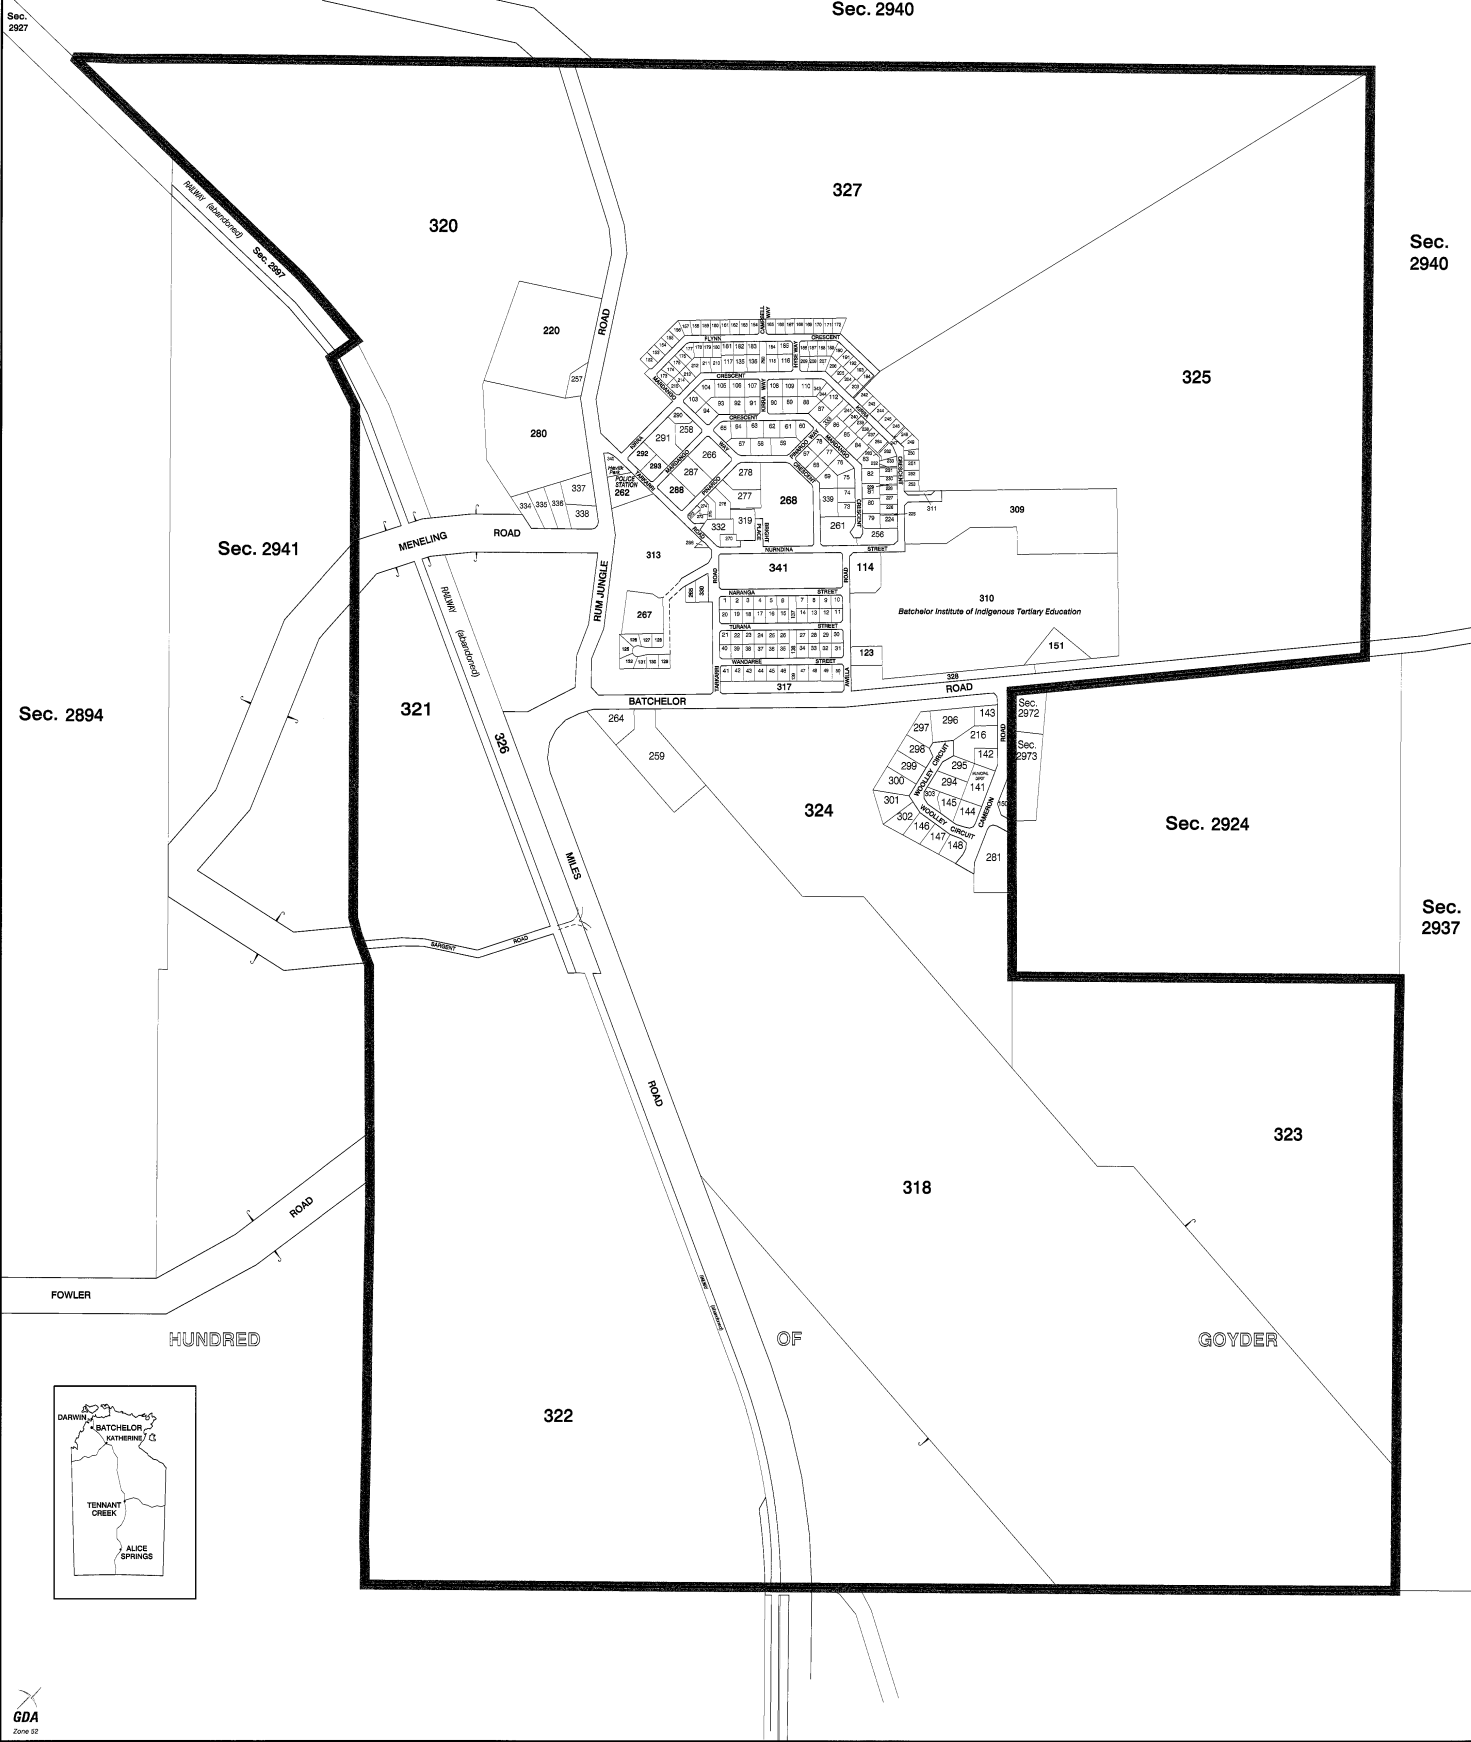

BATCHELOR BUILDING AREA (BBAT 001)

Town Boundary ————
Northern Territory Government Gazette No.39, 30 September, 1977
Building Area Boundary —————

Northern Territory Government
Department of Infrastructure, Planning and Environment

CP4956

[Signature]
Minister for Lands and Planning
Date: 10/9/04