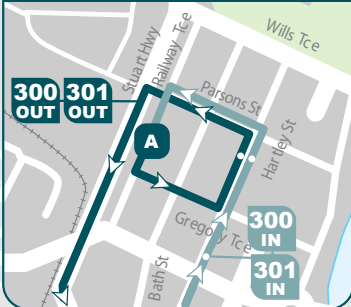

## Bus route map

### Alice Springs insert

### 300 301 Interchange

**Please Note:** Timing points are estimates only and are subject to traffic and weather conditions.

### Legend

- Bus Route
- Deviation
- Bus Stop
- Route Number
- Hospital
- School
- Educational Institution
- Shopping Centre

**North**

**300 Yirara College**

Effective November 2016, version 4

Base map Northern Territory Government © 2012