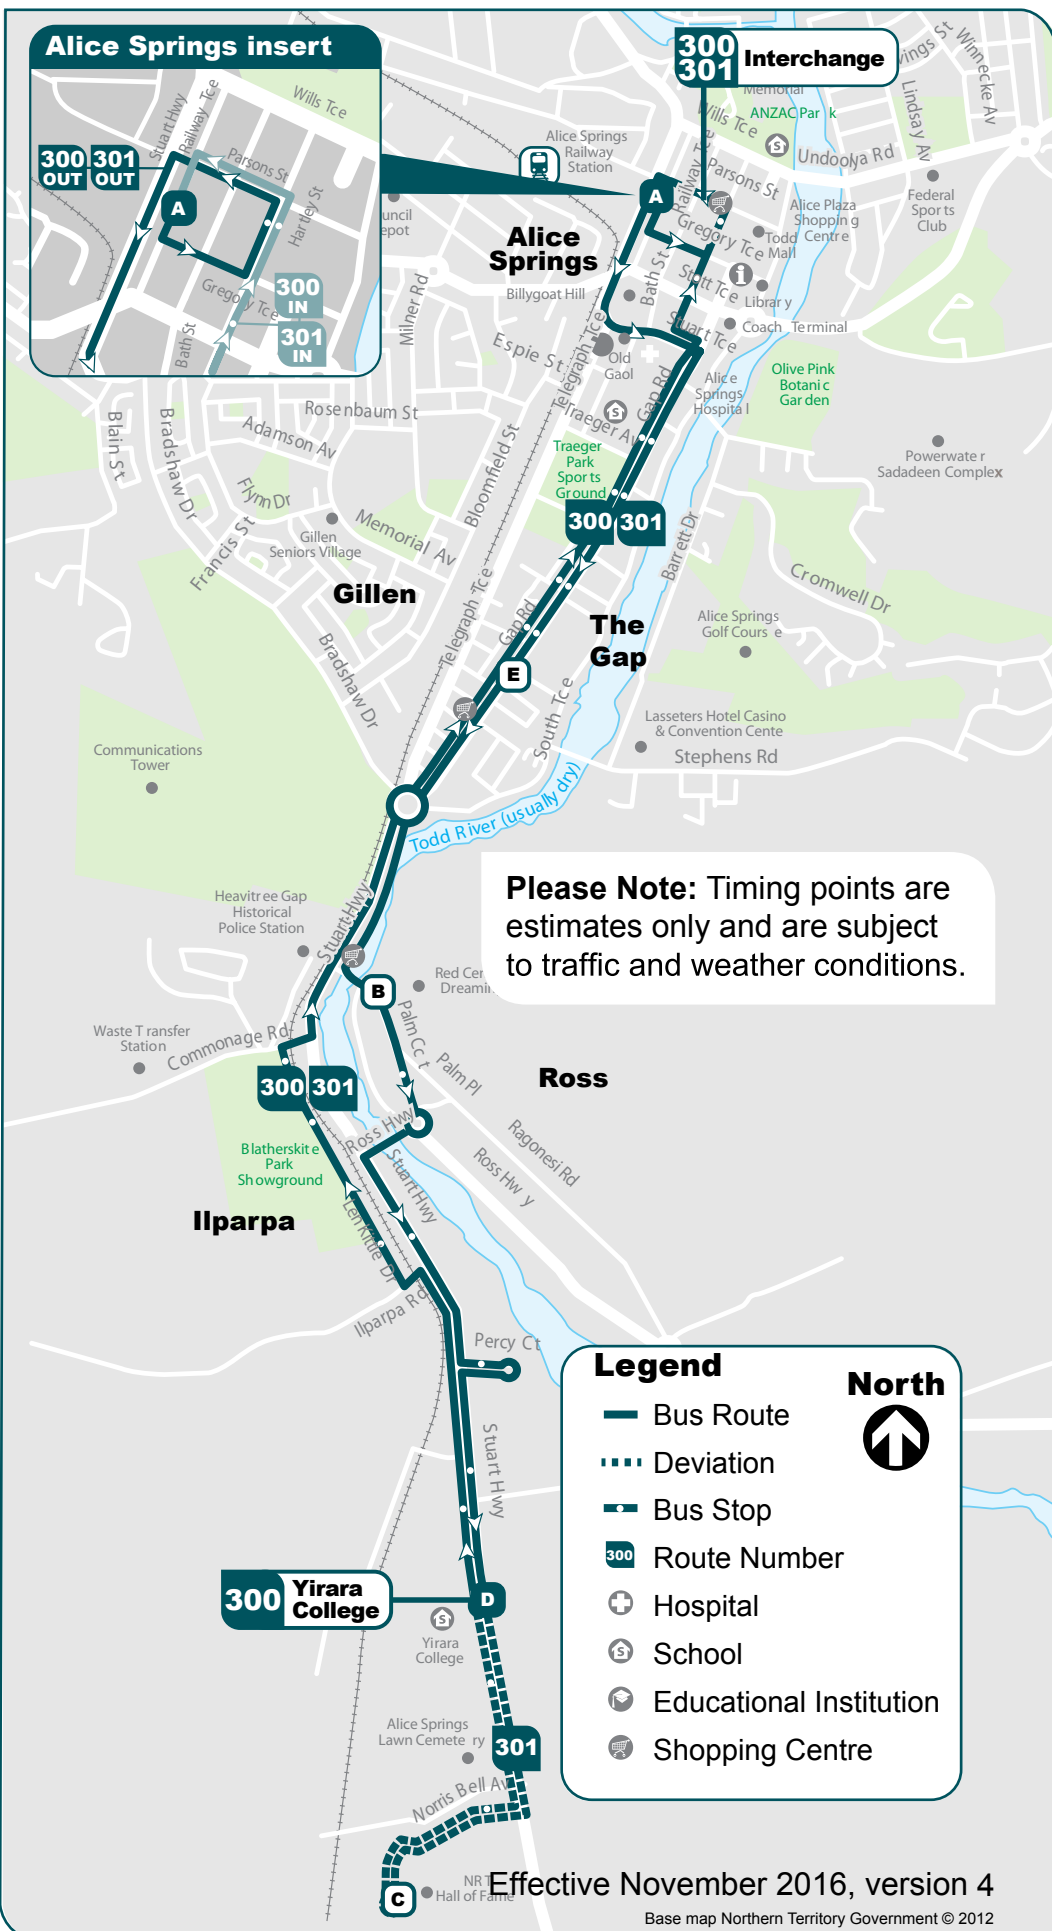

## Bus route map

### Alice Springs insert

### 300 301 Interchange

**Please Note:** Timing points are estimates only and are subject to traffic and weather conditions.

### Legend

- Bus Route
- Deviation
- Bus Stop
- Route Number
- Hospital
- School
- Educational Institution
- Shopping Centre

**North**

**300 Yirara College**

Effective November 2016, version 4

Base map Northern Territory Government © 2012