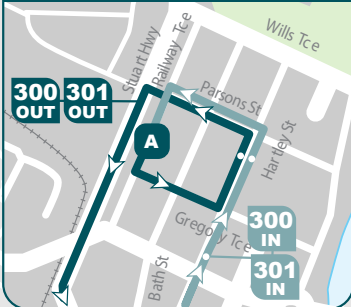

300 301

Bus route map

Alice Springs insert

300 301 Interchange

Please Note: Timing points are estimates only and are subject to traffic and weather conditions.

Palm Circuit Crossing

If Palm Cct is closed, bus continues along Stuart Hwy, left onto Ross Hwy, left onto Palm Cct, u-turn at Bonanni Cct then onto normal route of travel.

Legend

North

— Bus Route

- - - Deviation

● Bus Stop

300 Route Number

⊕ Hospital

Ⓢ School

🎓 Educational Institution

🛍️ Shopping Centre

300 Yirara College

Effective August 2024, version 5

Base map Northern Territory Government © 2012