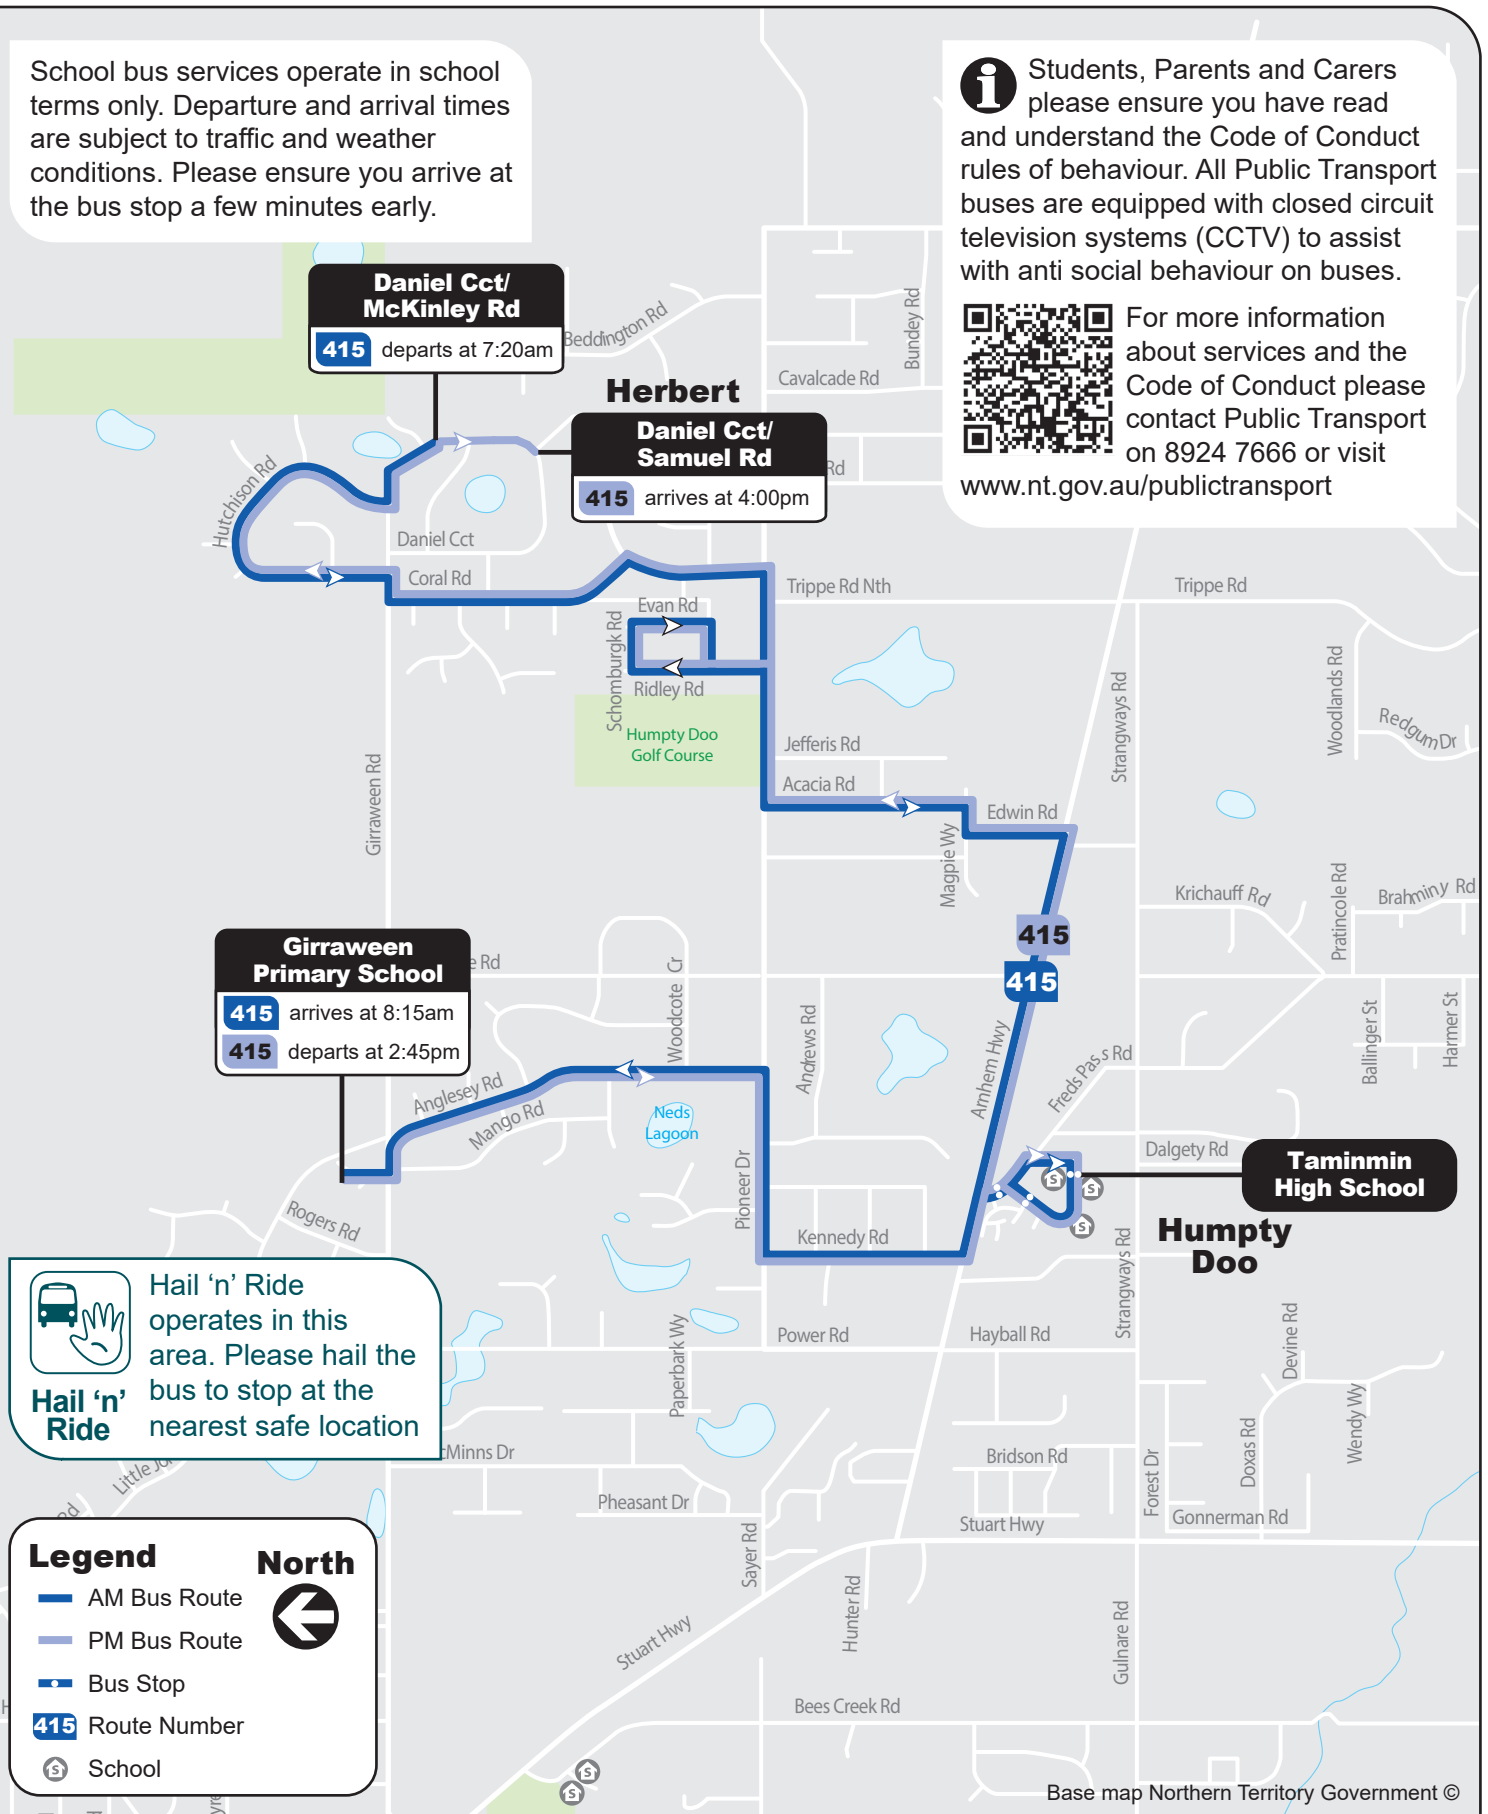

415

Taminmin High School / Girraween Primary School Bus Service

AM Service

415 Herbert to Taminmin High School and Girraween Primary School

PM Service

415 Girraween Primary School and Taminmin High School to Herbert

For more information about services and the Code of Conduct please contact Public Transport on 8924 7666 or visit www.nt.gov.au/publictransport

Hail 'n' Ride

Hail 'n' Ride operates in this area. Please hail the bus to stop at the nearest safe location