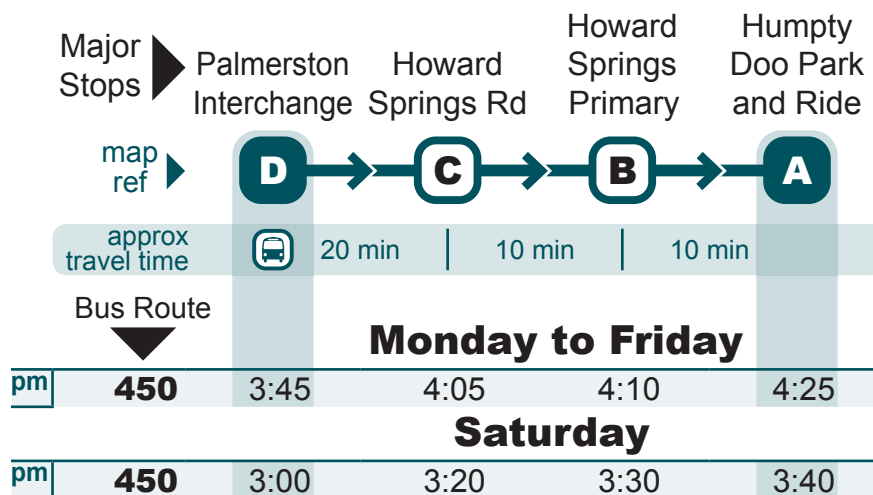

450

Humpty Doo Park and Ride to Palmerston via Girraween and Howard Springs

Hail 'n' Ride

Hail 'n' Ride operates in the rural area where safe to do so. For more information please contact Public Transport on 8924 7666.

450

Palmerston to Humpty Doo Park and Ride via Howard Springs and Girraween

i There are no bus services on Sunday or Public Holidays including Good Friday and Christmas Day.

i Timing points are estimates only and are subject to traffic and weather conditions.