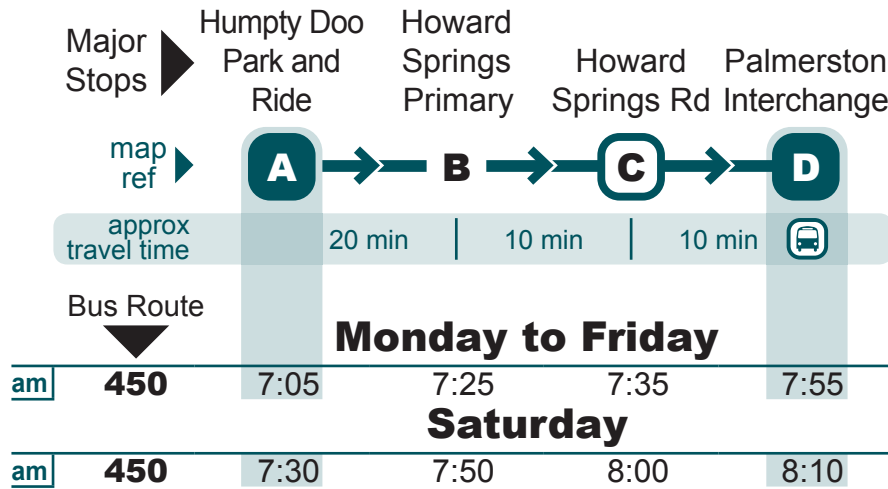

450

Humpty Doo Park and Ride to Palmerston via Girraween and Howard Springs

Hail 'n' Ride

Hail 'n' Ride operates in the rural area where safe to do so. For more information please contact Public Transport on 8924 7666.

450

Palmerston to Humpty Doo Park and Ride via Howard Springs and Girraween

i There are no bus services on Sunday or Public Holidays including Good Friday and Christmas Day.

i Timing points are estimates only and are subject to traffic and weather conditions.