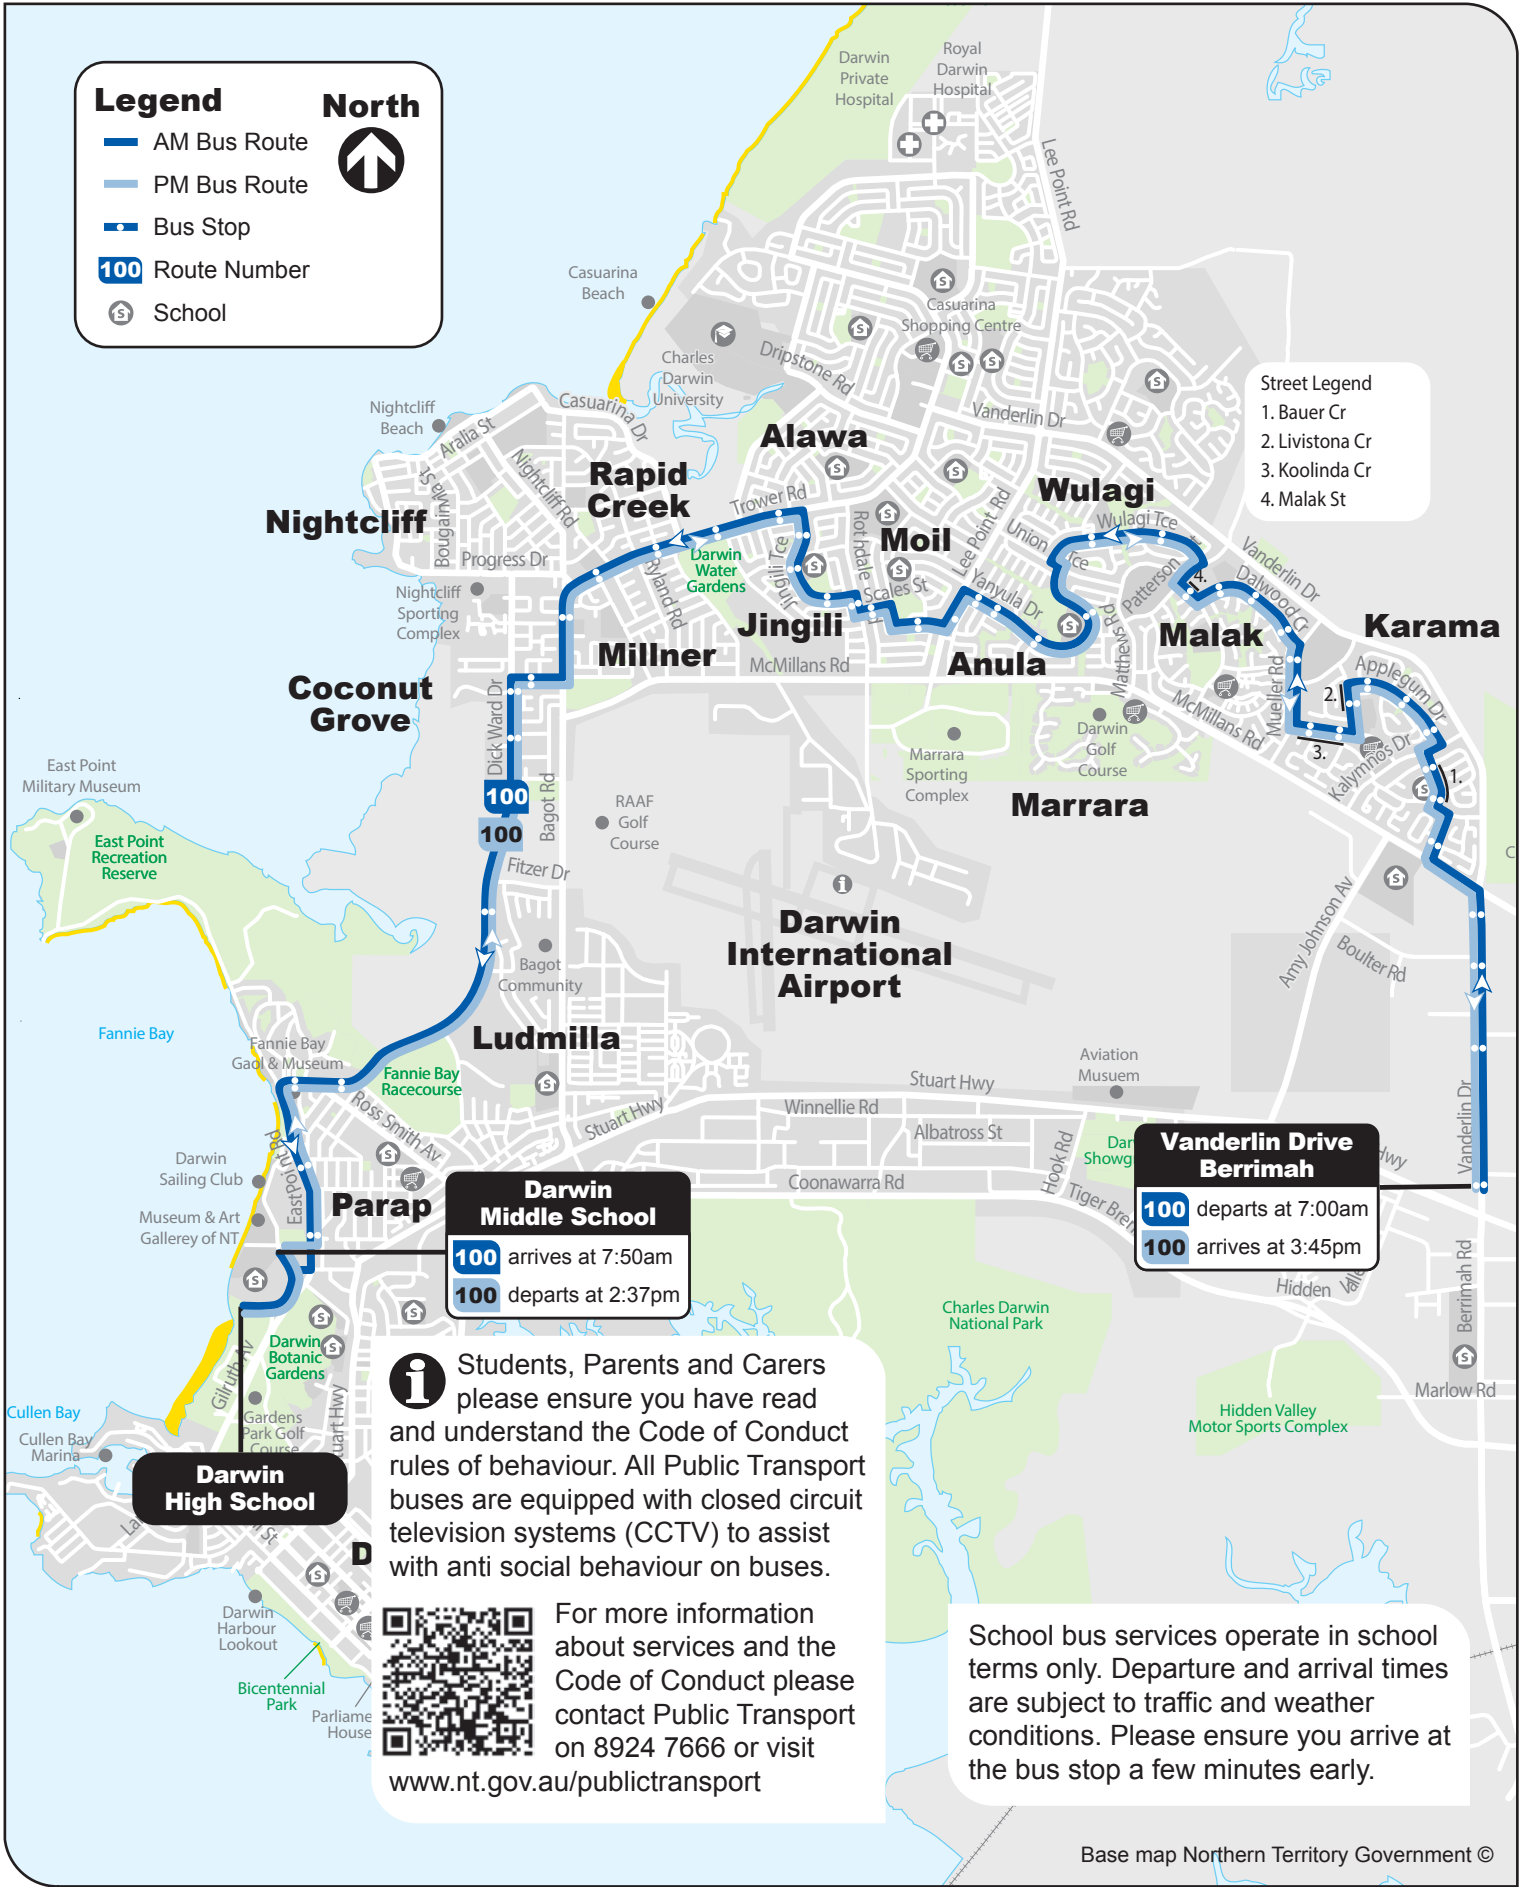

100

Darwin Middle / High School Bus Service

AM Service

100 Berrimah to Darwin High School and Middle School

PM Service

100 Darwin Middle School and High School to Berrimah

Legend

-  AM Bus Route
-  PM Bus Route
-  Bus Stop
-  Route Number
-  School

North

Street Legend

1. Bauer Cr
2. Livistona Cr
3. Koolinda Cr
4. Malak St

Darwin Middle School

100 arrives at 7:50am
100 departs at 2:37pm

Vanderlin Drive Berrimah

100 departs at 7:00am
100 arrives at 3:45pm