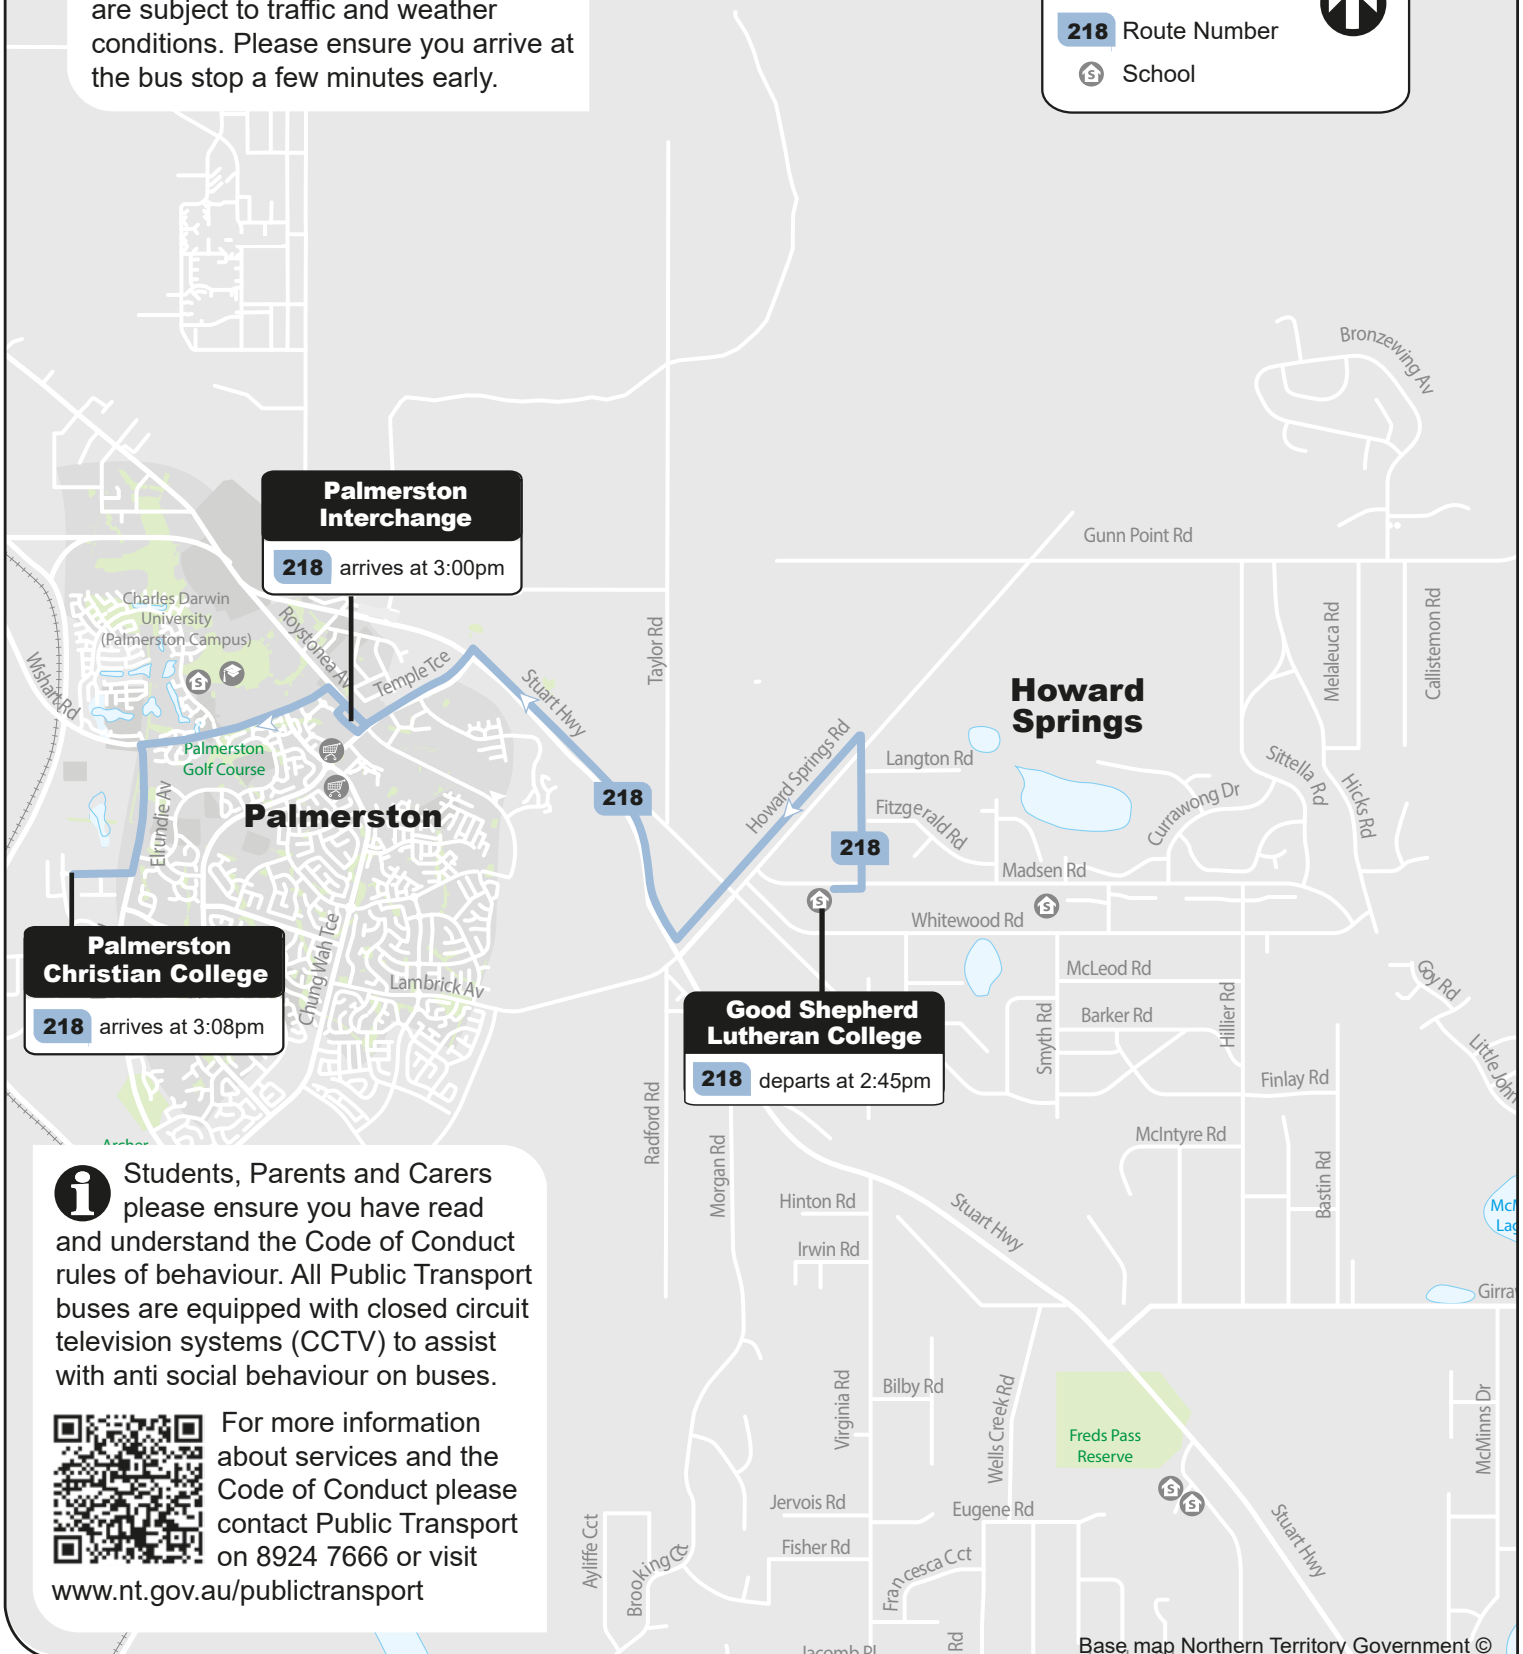

218

Good Shepherd Lutheran College Bus Service

PM Service

218 Good Shepherd Lutheran College to Palmerston Christian College via Palmerston Interchange (Express)

School bus services operate in school terms only. Departure and arrival times are subject to traffic and weather conditions. Please ensure you arrive at the bus stop a few minutes early.

Legend

- PM Bus Route
- 218** Route Number
- 📍 School

North

i Students, Parents and Carers please ensure you have read and understand the Code of Conduct rules of behaviour. All Public Transport buses are equipped with closed circuit television systems (CCTV) to assist with anti social behaviour on buses.