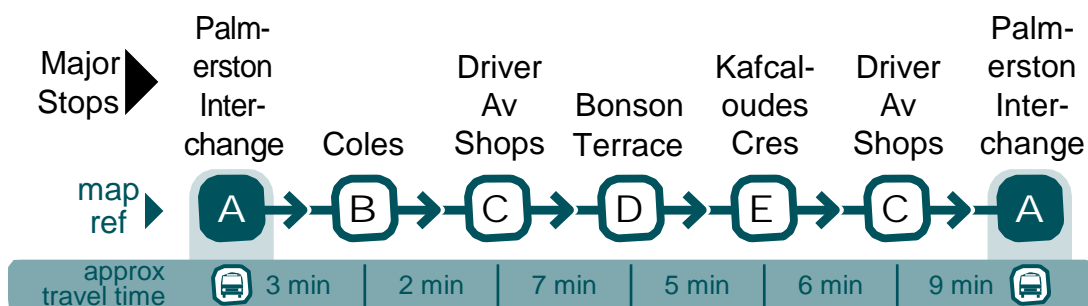

Major Stops	Palmerston Interchange	Coles	Driver Av Shops	Bonson Terrace	Kafcaloudes Cres	Driver Av Shops	Palmerston Interchange	
map ref	A	B	C	D	E	C	A	
approx travel time	3 min	2 min	7 min	5 min	6 min	9 min		
Bus Route	Monday to Friday							
am	70	5:55	5:58	6:00	6:07	6:12	6:18	6:27
	70	6:40	6:43	6:45	6:52	6:57	7:03	7:12
	70	7:20	7:23	7:25	7:32	7:37	7:43	7:55
	70(b)	8:07	8:10	8:12	8:19	8:24	8:30	8:42
	70	8:35	8:38	8:40	8:47	8:52	8:58	9:07
	70	9:02	9:05	9:07	9:14	9:19	9:25	9:34
	70	9:44	9:47	9:49	9:56	10:01	10:07	10:16
	70	10:08	10:11	10:13	10:20	10:25	10:31	10:40
	70	10:55	10:58	11:00	11:07	11:12	11:18	11:27
	70	11:40	11:43	11:45	11:52	11:57	12:03	12:12
pm	70	12:05	12:08	12:10	12:17	12:22	12:28	12:37
	70	12:45	12:48	12:50	12:57	1:02	1:08	1:17
	70	1:35	1:38	1:40	1:47	1:52	1:58	2:07
	70	2:10	2:13	2:15	2:22	2:27	2:33	2:44
	70	2:45	2:48	2:50	2:57	3:02	3:08	3:24
	70	3:32	3:35	3:37	3:44	3:49	3:55	4:04
	70	3:45	3:48	3:50	3:57	4:02	4:08	4:17
	70	4:07	4:10	4:12	4:19	4:24	4:30	4:39
	70	4:20	4:23	4:25	4:32	4:37	4:43	4:52
	70	4:48	4:51	4:53	5:00	5:05	5:11	5:20
	70	5:05	5:08	5:10	5:17	5:22	5:28	5:37
	70	5:34	5:37	5:39	5:46	5:51	5:57	6:06
	70	6:00	6:03	6:05	6:12	6:17	6:23	6:32
	70	6:37	6:40	6:42	6:49	6:54	7:00	7:09
	70	7:20	7:23	7:25	7:32	7:37	7:43	7:51
	70	8:10	8:13	8:15	8:22	8:27	8:33	8:41
	70	8:48	8:51	8:53	9:00	9:05	9:11	9:19
	70	9:22	9:25	9:27	9:34	9:39	9:45	9:53

Explanation

- (b) **Service operates via Palmerston Christian School (School term only).** Normal route to Elrundie Av, then Whaler Rd, U-turn at roundabout, Whaler Rd, Elrundie Av then normal route.

Palmerston to Palmerston via Driver and Moulden

i Timing points are estimates only and are subject to traffic and weather conditions.

i There are no bus services on Good Friday and Christmas Day.