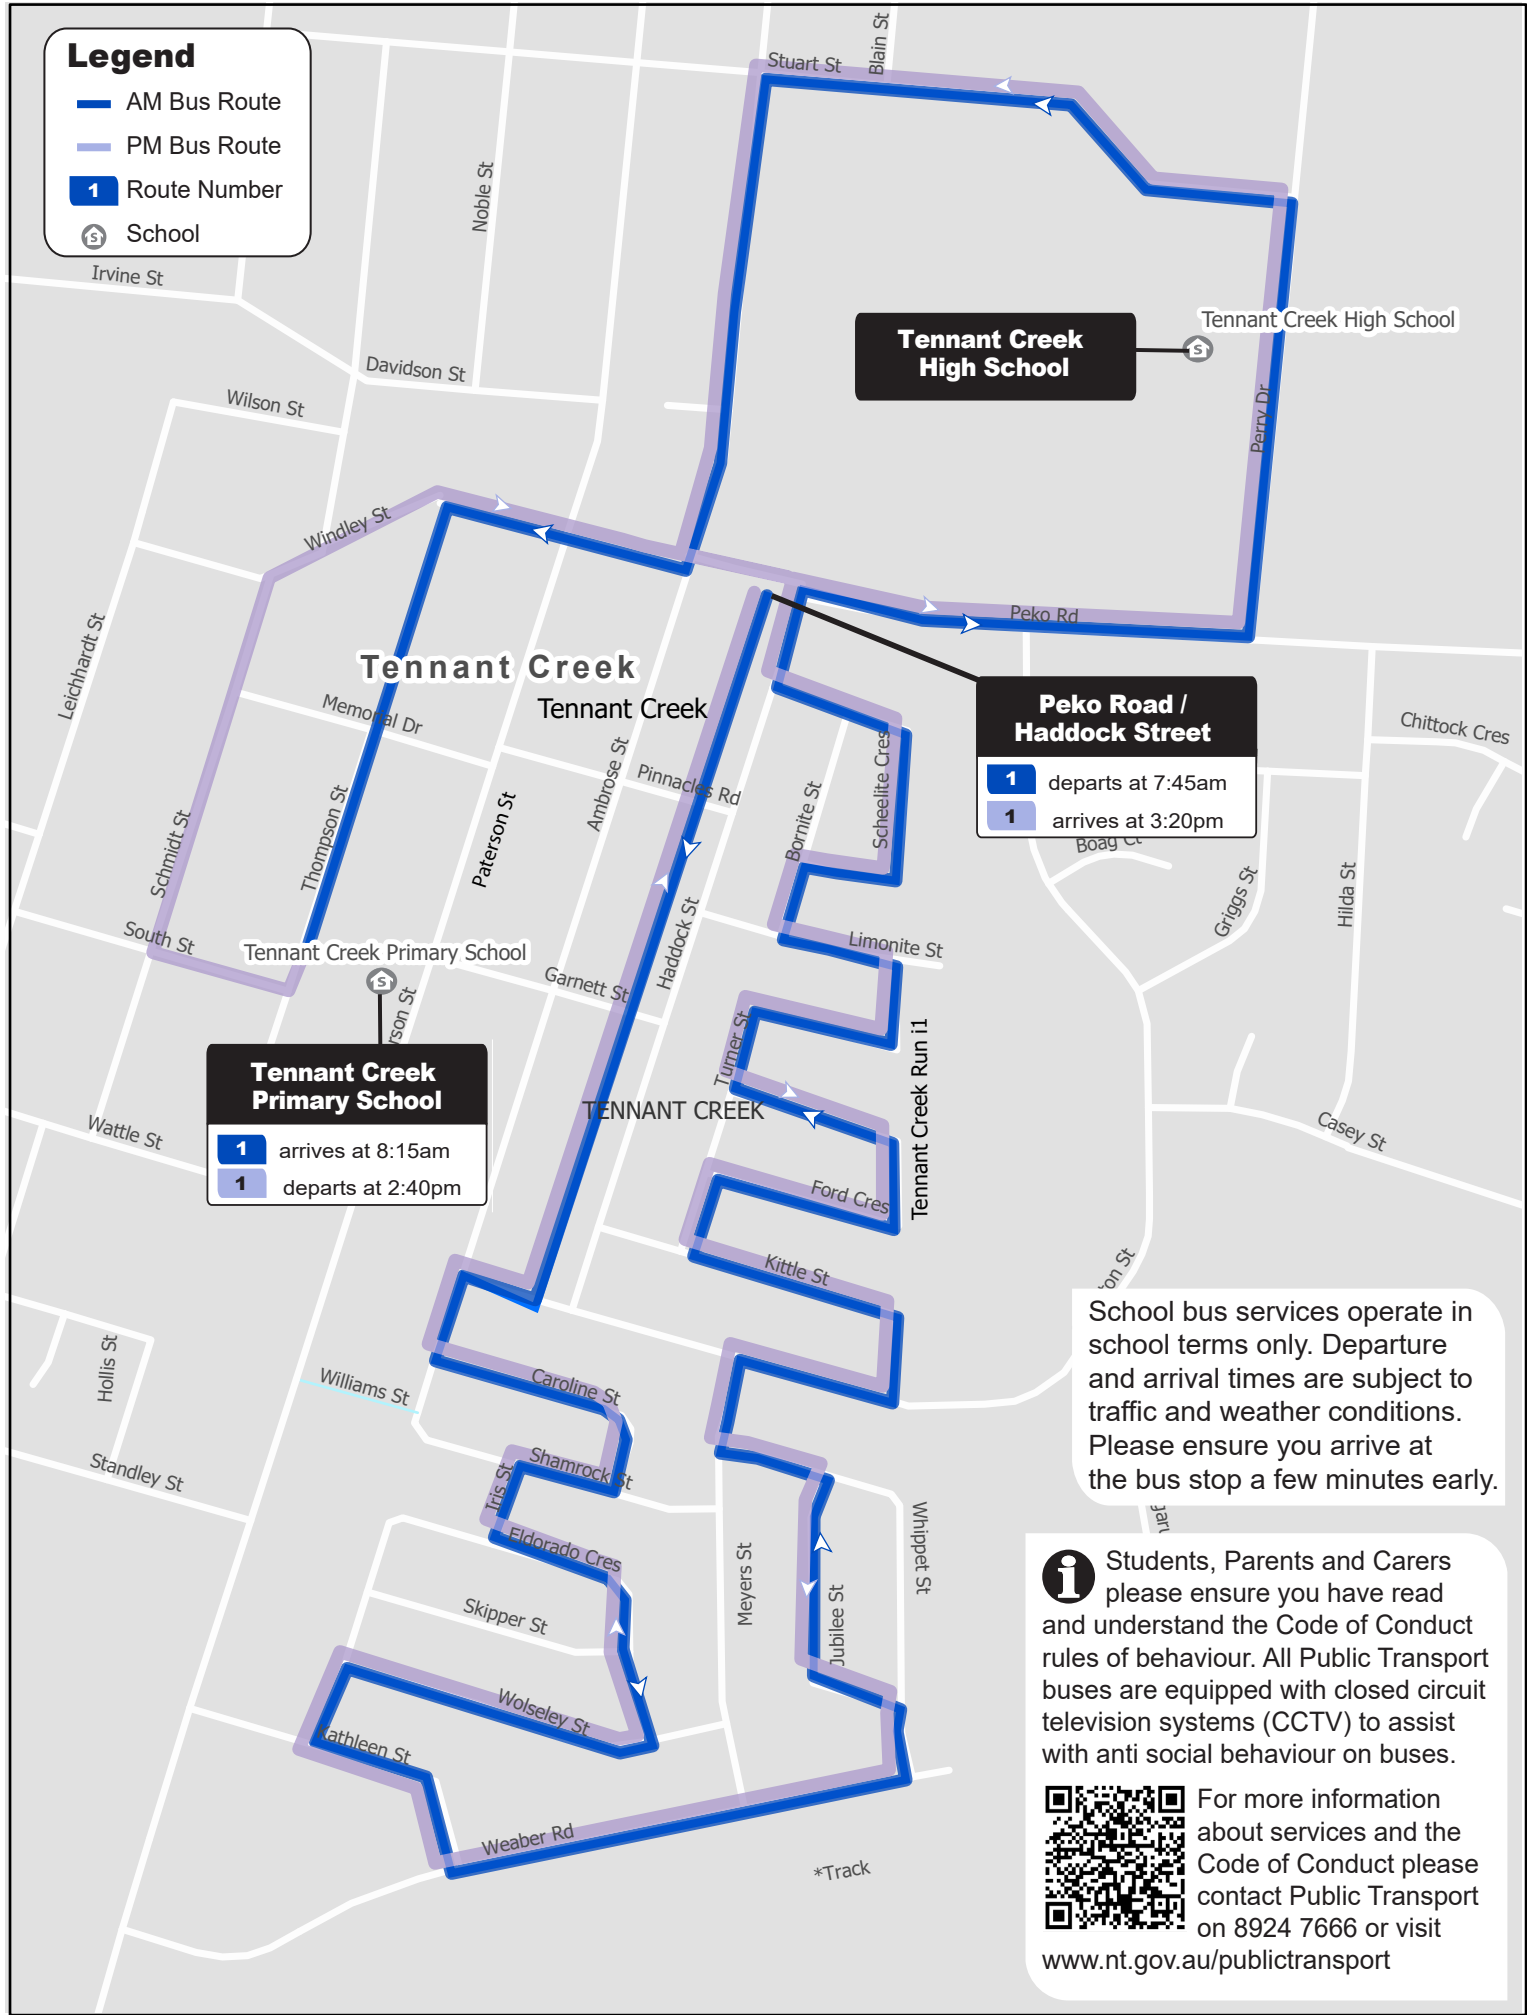

Tennant Creek Route 1

Legend

- AM Bus Route
- PM Bus Route
- 1 Route Number
- School

Tennant Creek High School

Peko Road / Haddock Street

- 1 departs at 7:45am
- 1 arrives at 3:20pm

Tennant Creek Primary School

- 1 arrives at 8:15am
- 1 departs at 2:40pm

School bus services operate in school terms only. Departure and arrival times are subject to traffic and weather conditions. Please ensure you arrive at the bus stop a few minutes early.