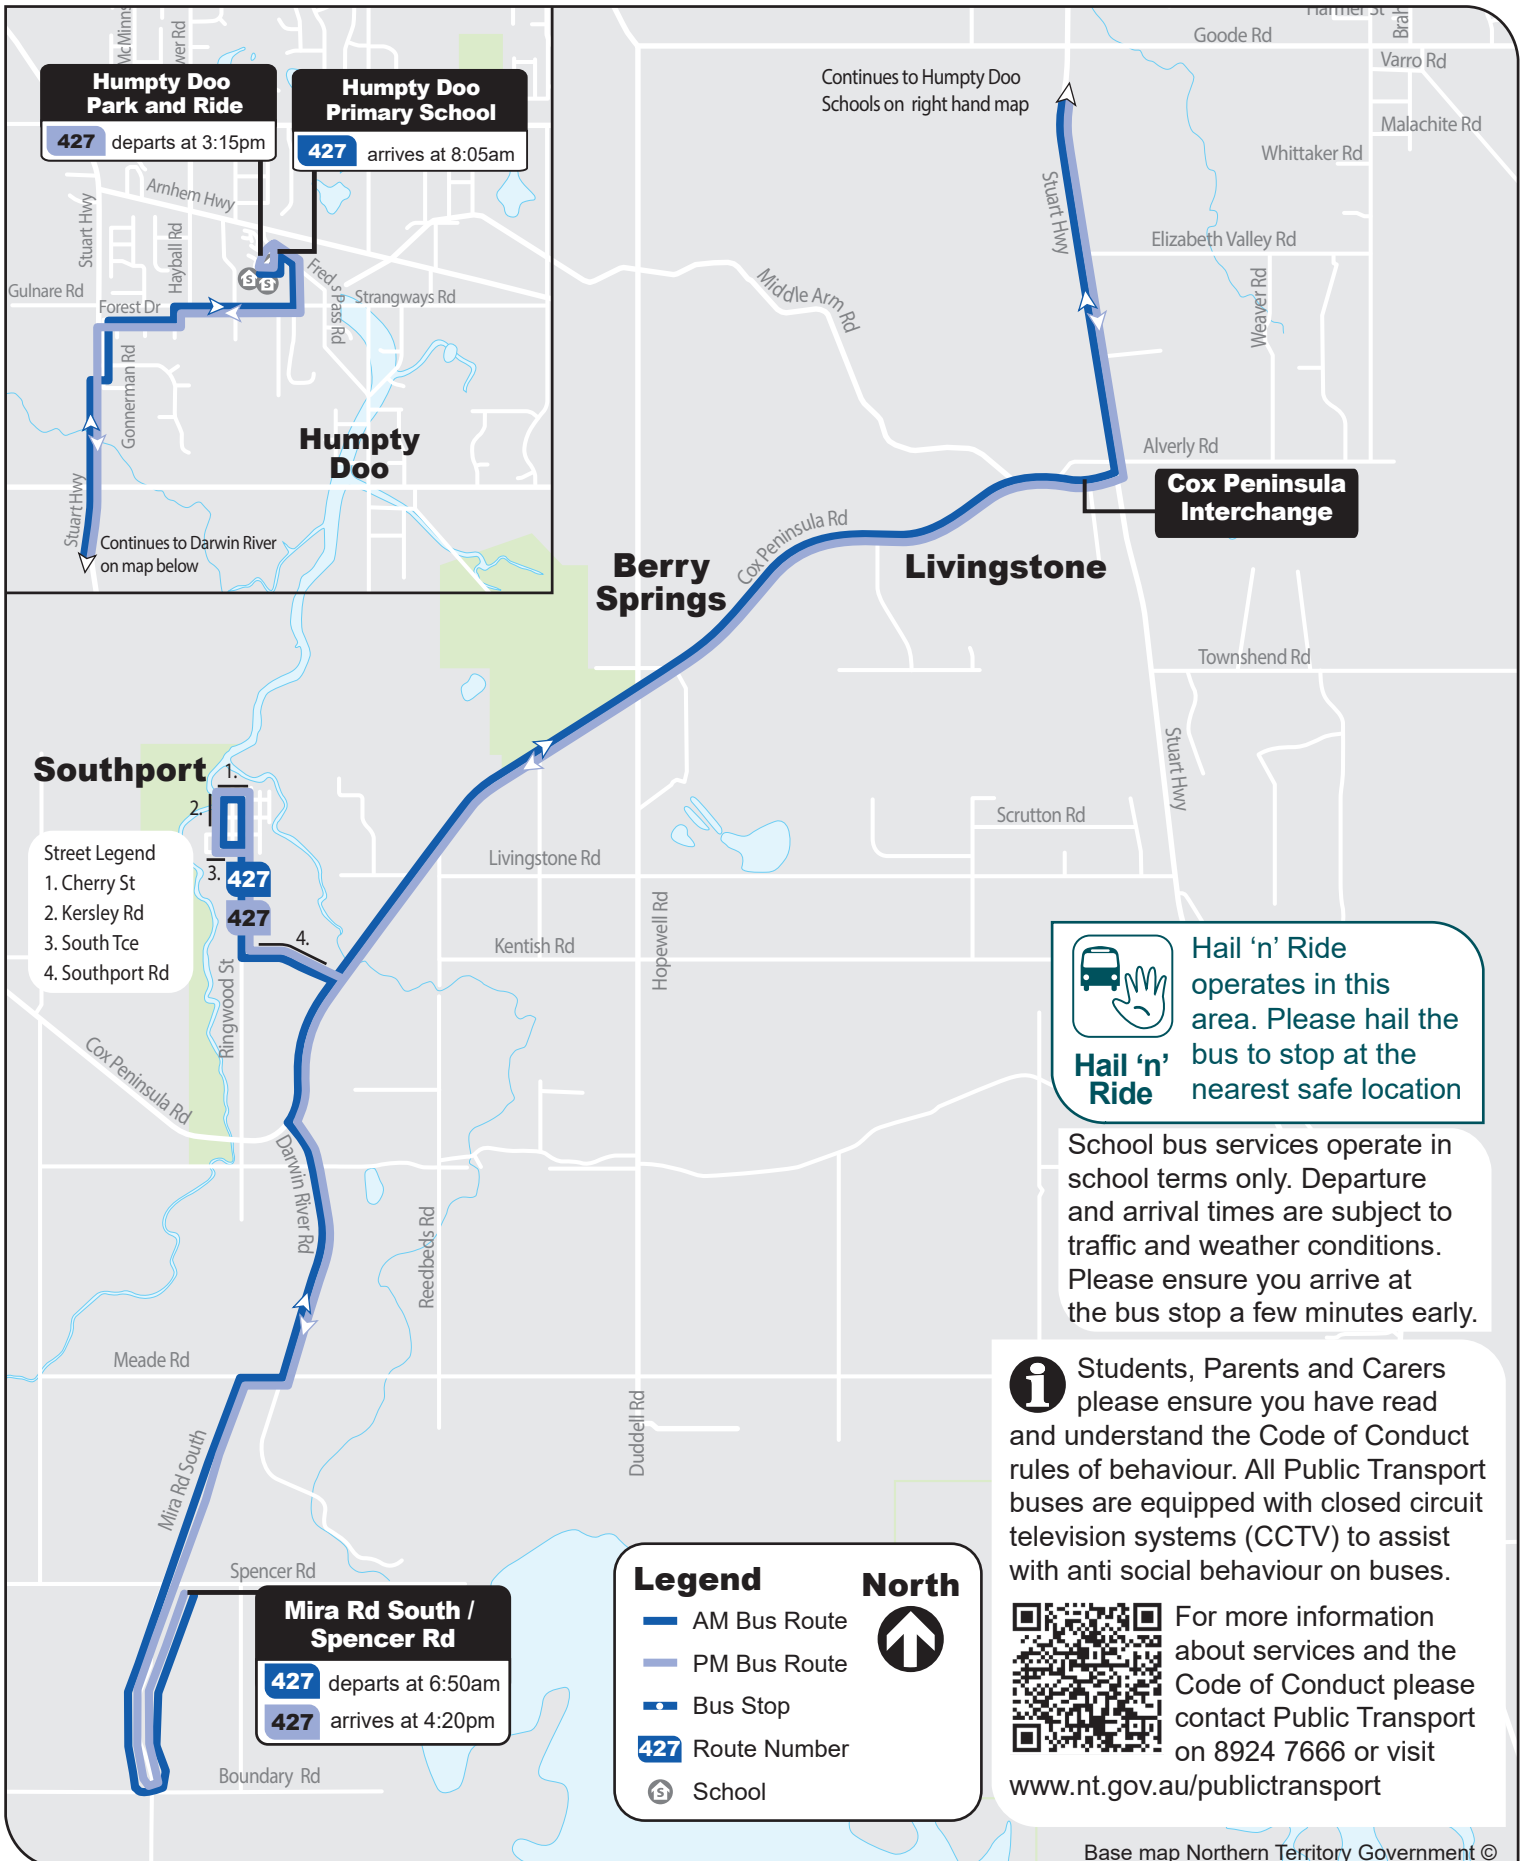

427

Humpty Doo Schools Bus Services

AM Service

427 945 Mira Rd South Shukers Farm to Humpty Doo Schools

PM Service

427 Humpty Doo Park and Ride to 945 Mira Rd South Shukers Farm

Humpty Doo Park and Ride
427 departs at 3:15pm

Humpty Doo Primary School
427 arrives at 8:05am

Cox Peninsula Interchange

Southport

- Street Legend
1. Cherry St
 2. Kersley Rd
 3. South Tce
 4. Southport Rd

Mira Rd South / Spencer Rd
427 departs at 6:50am
427 arrives at 4:20pm

 Hail 'n' Ride operates in this area. Please hail the bus to stop at the nearest safe location

School bus services operate in school terms only. Departure and arrival times are subject to traffic and weather conditions. Please ensure you arrive at the bus stop a few minutes early.