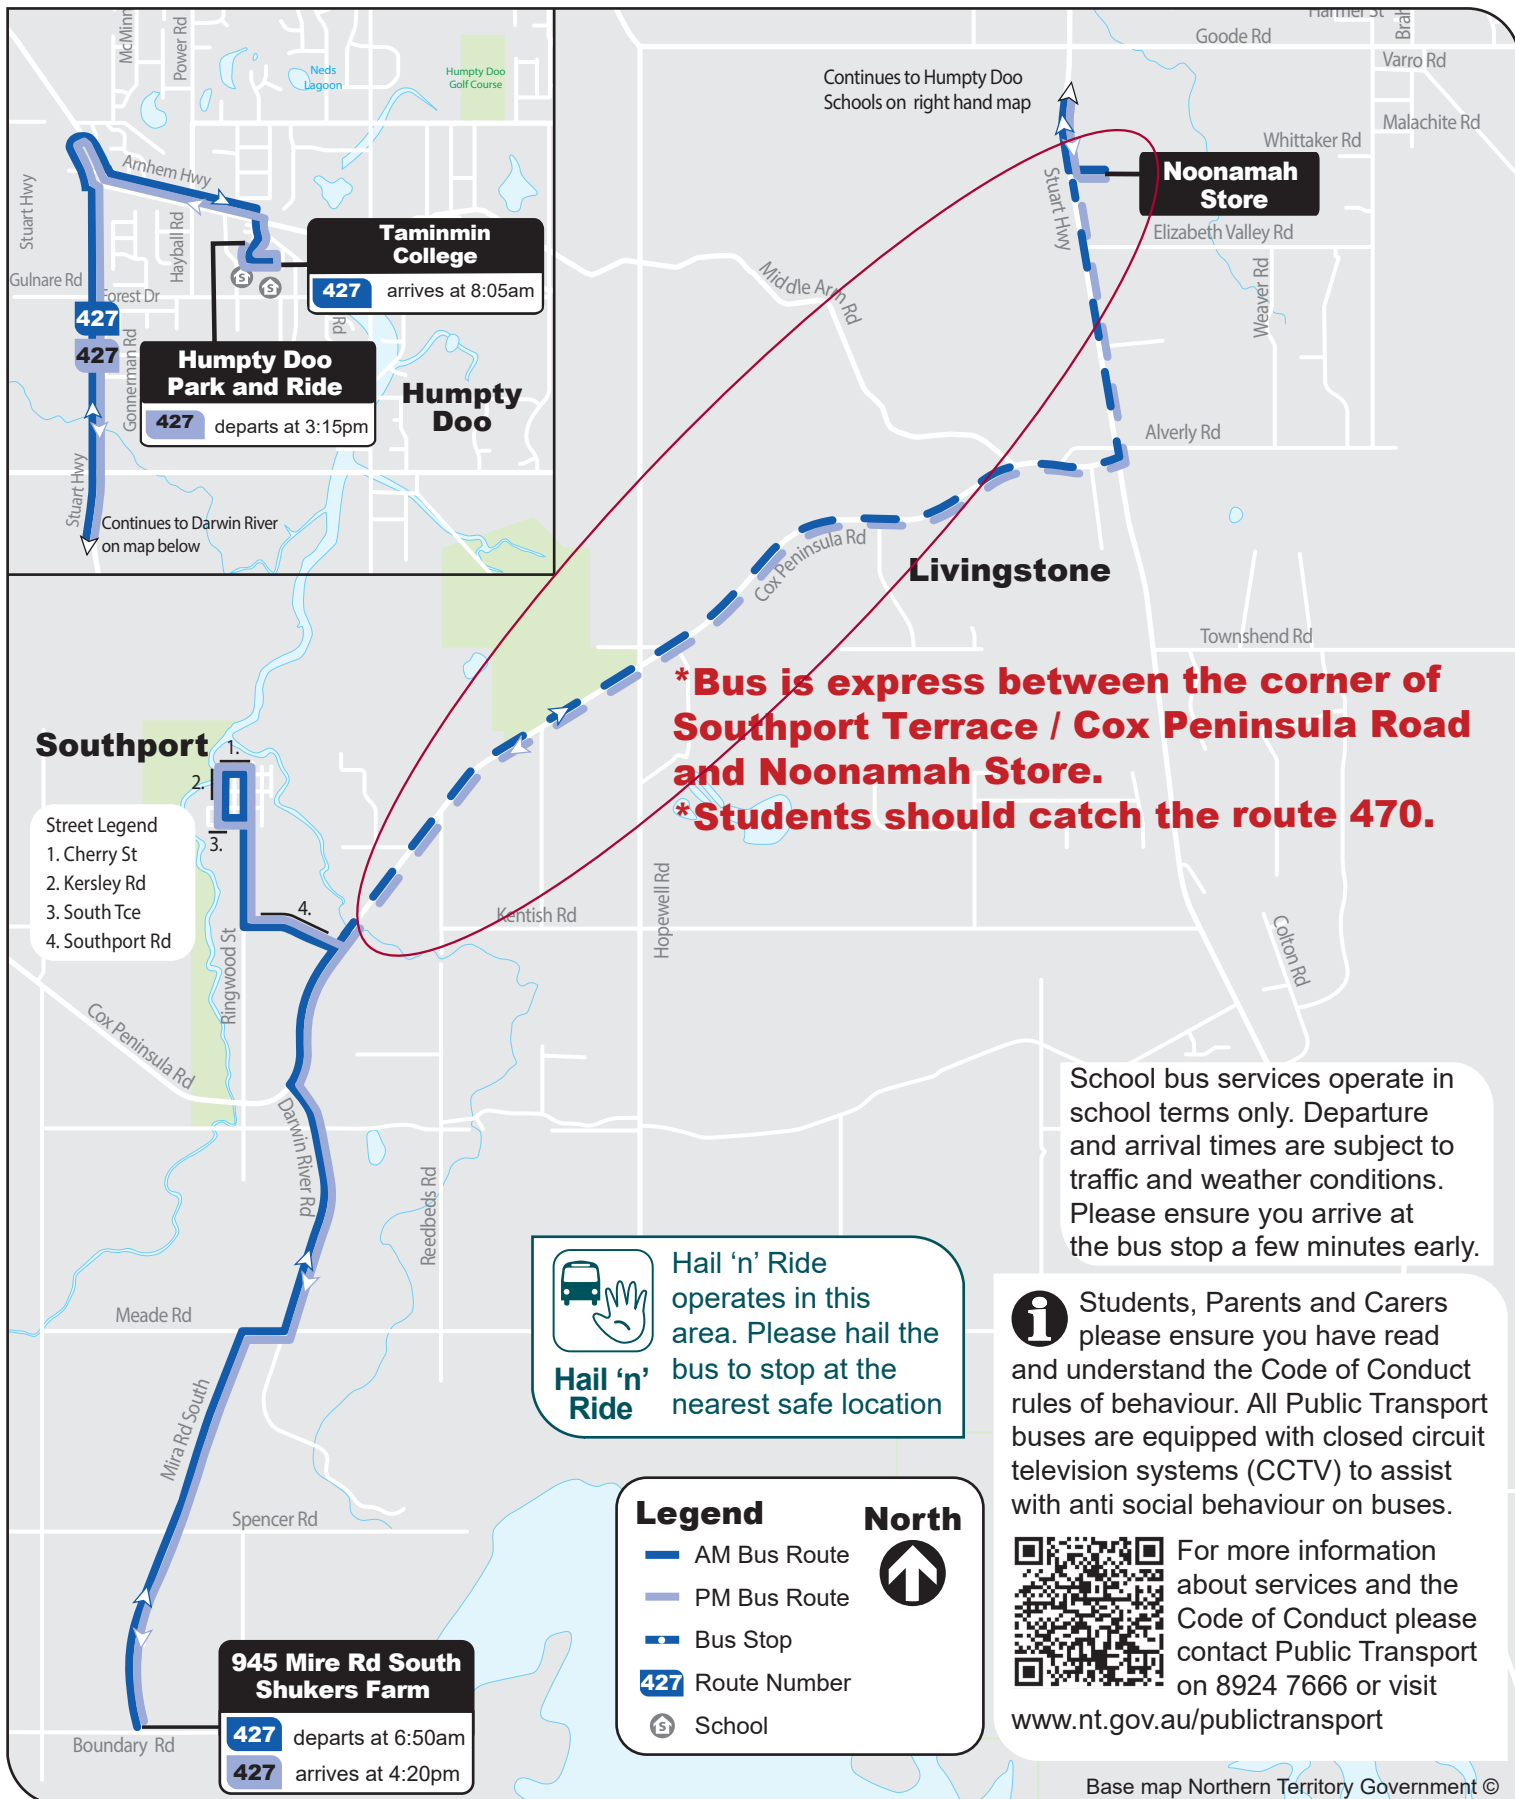

427

Humpty Doo Schools Bus Services

AM Service

427 945 Mira Rd South Shukers Farm to Taminmin College

PM Service

427 Humpty Doo Park and Ride and Taminmin College to 945 Mira Rd South Shukers Farm

Bus is express between the corner of Southport/Cox Peninsula Rds and Noonamah Store

***Bus is express between the corner of Southport Terrace / Cox Peninsula Road and Noonamah Store.
*Students should catch the route 470.**

School bus services operate in school terms only. Departure and arrival times are subject to traffic and weather conditions. Please ensure you arrive at the bus stop a few minutes early.

i Students, Parents and Carers please ensure you have read and understand the Code of Conduct rules of behaviour. All Public Transport buses are equipped with closed circuit television systems (CCTV) to assist with anti social behaviour on buses.