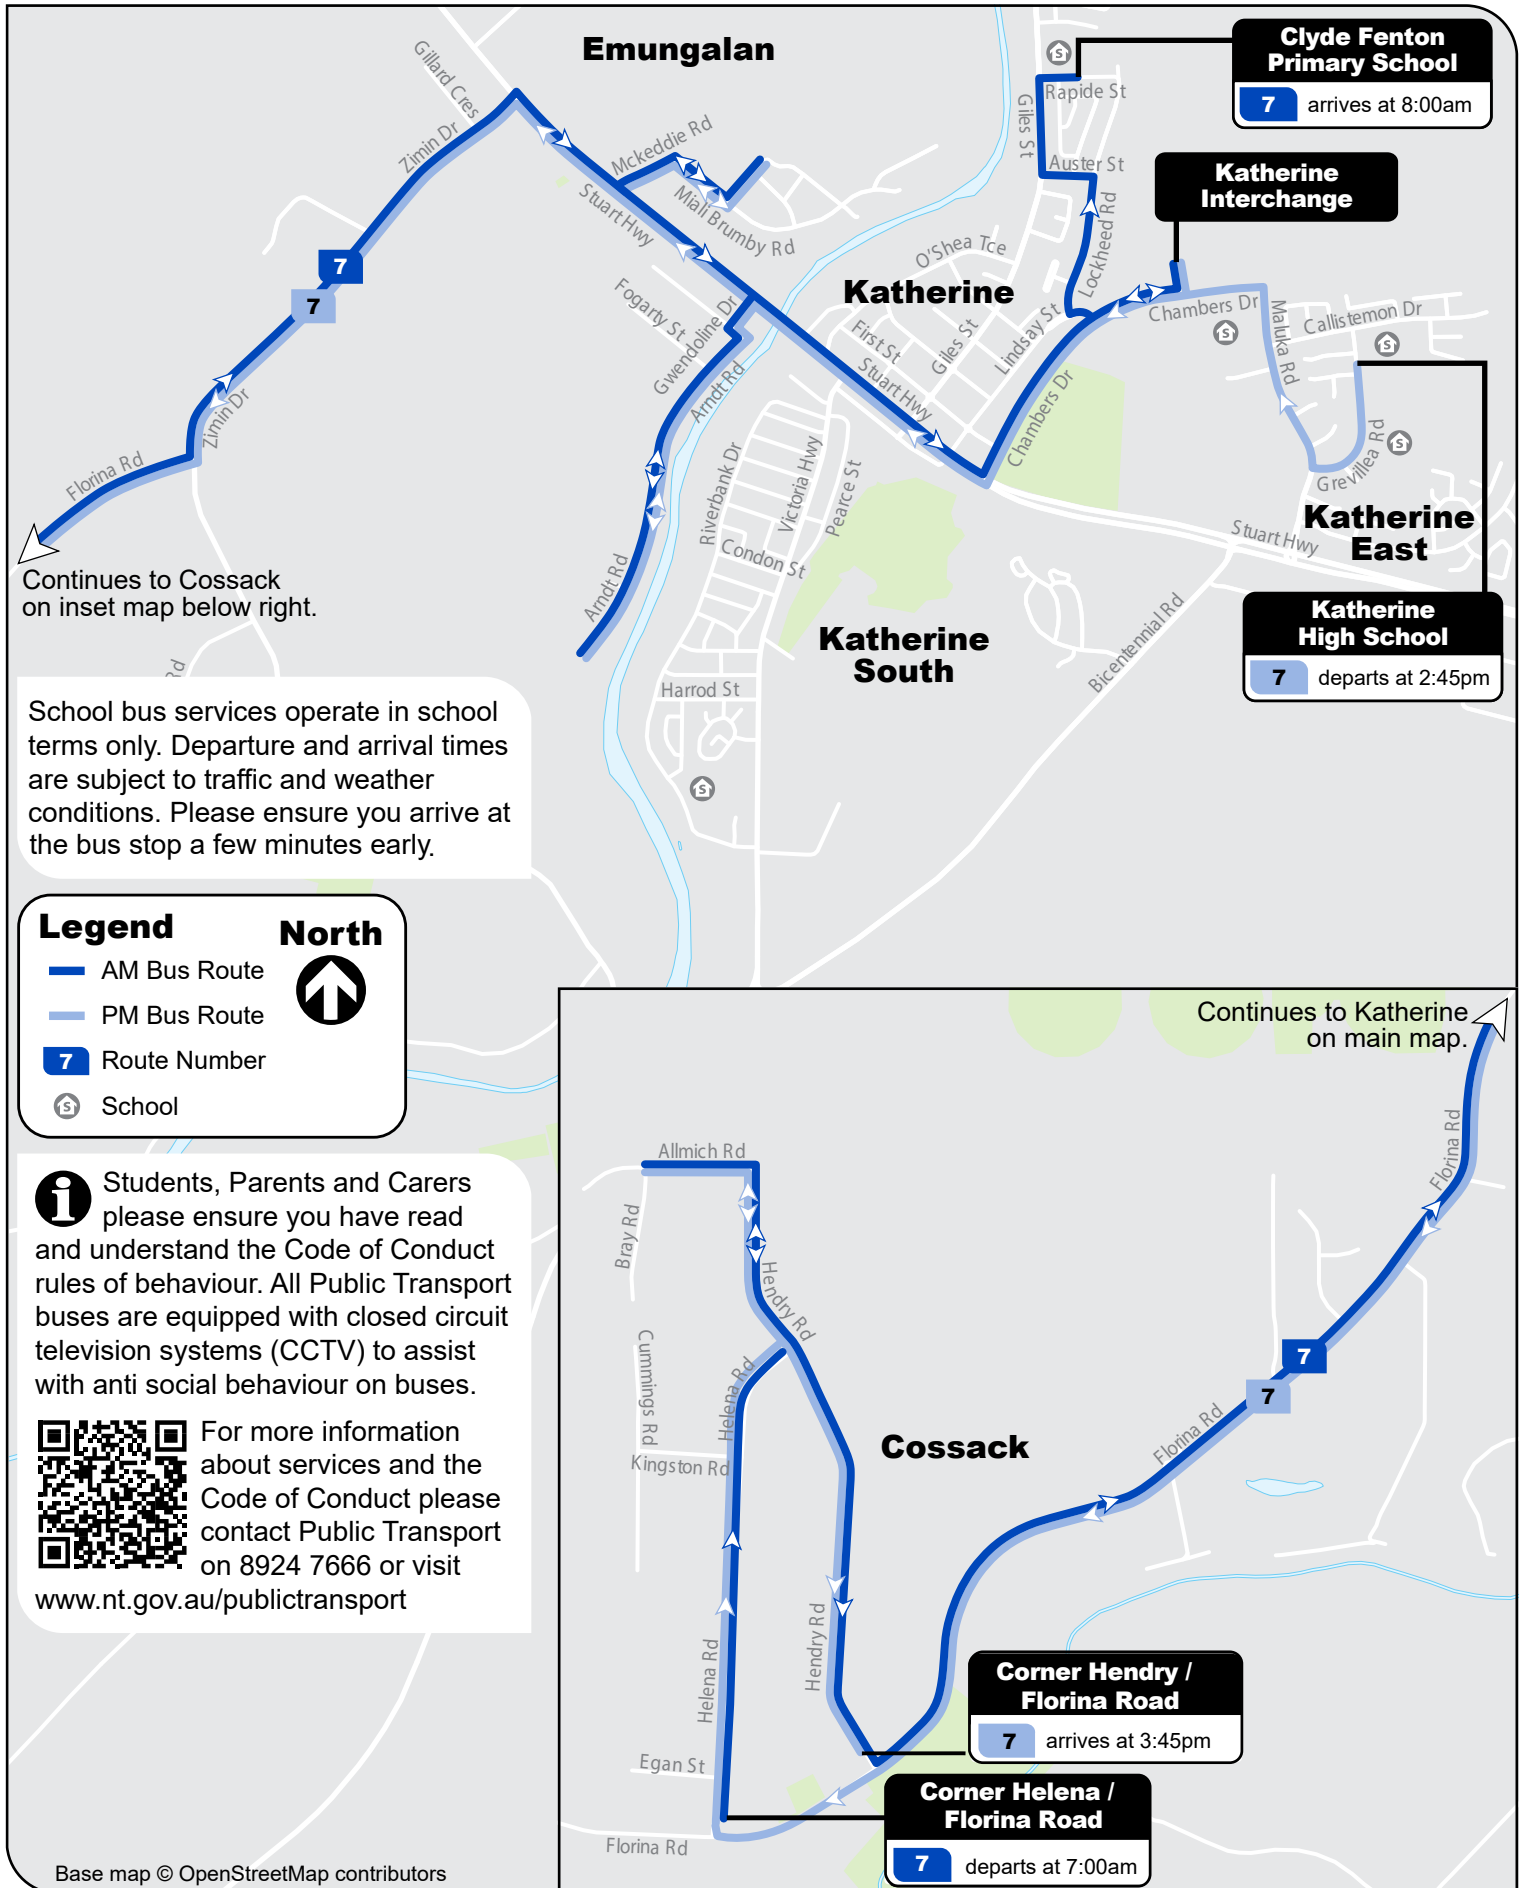

7

Clyde Fenton Primary School Bus Service

AM Service

Corner of Helena and Florina Roads to Clyde Fenton Primary School

PM Service

Katherine High School to corner of Hendry and Florina Roads

Continues to Cossack on inset map below right.

School bus services operate in school terms only. Departure and arrival times are subject to traffic and weather conditions. Please ensure you arrive at the bus stop a few minutes early.

Legend

- AM Bus Route
- PM Bus Route
- Route Number
- School