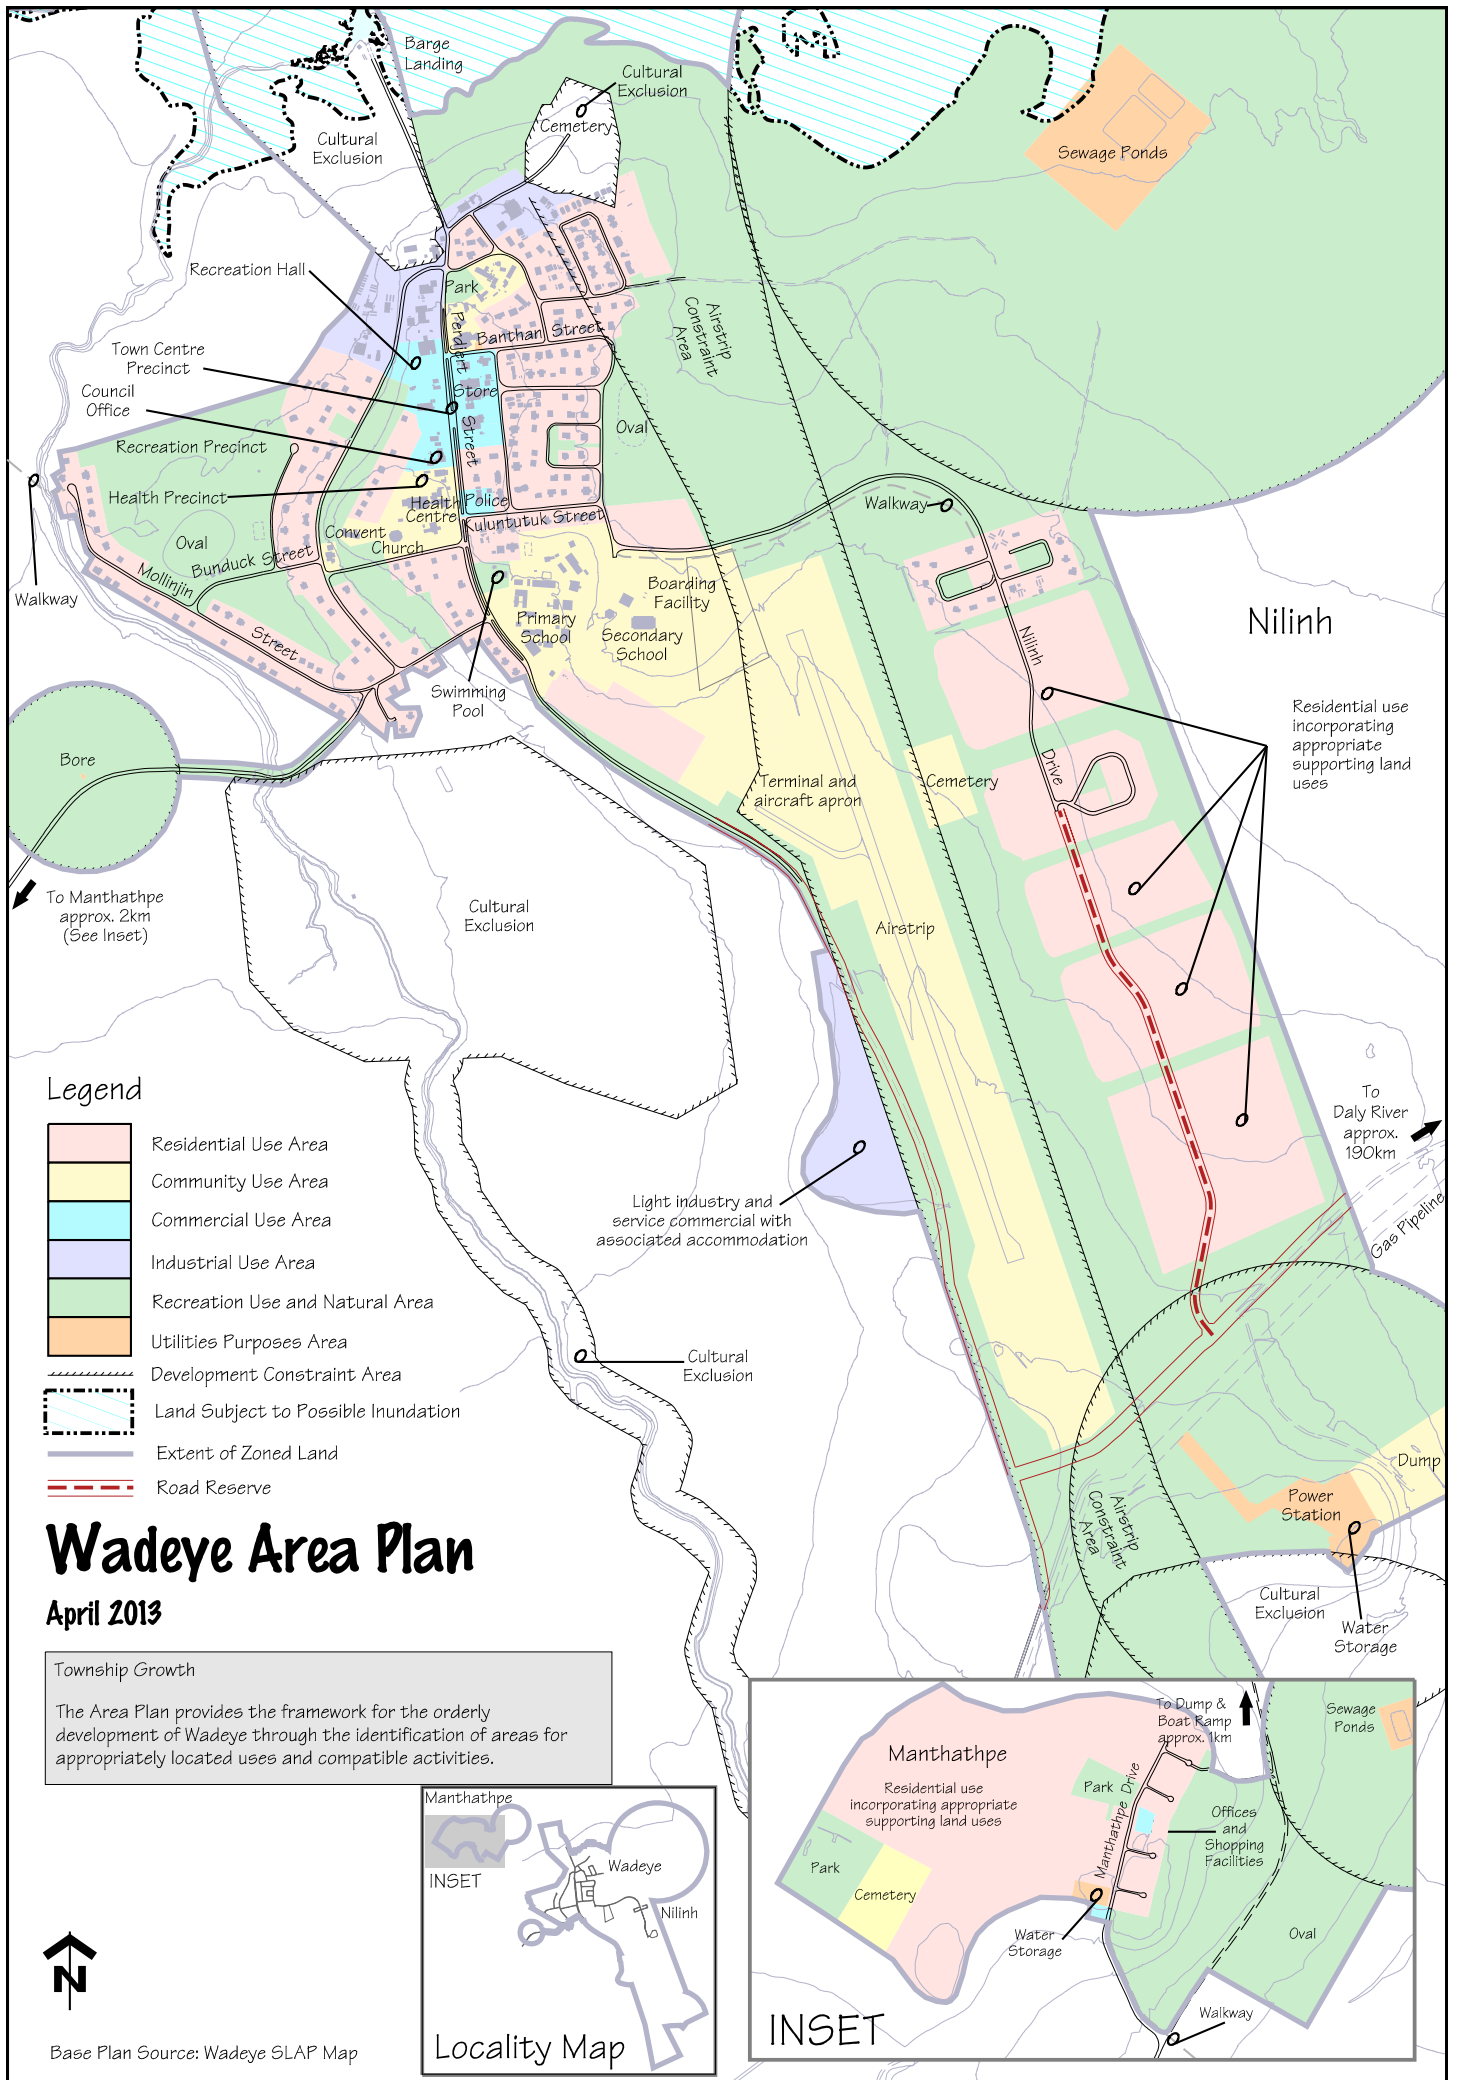

Wadeye Area Plan

Version	Amendment No.	Date Published	Details
1	283 (NTPS 2007)	29.5.2013	Introduction of the Wadeye Area Plan
2	3 (NTPS 2020)	30.10.2020	Minor alterations for consistency with the NT Planning Scheme 2020
3	35 (NTPS 2020)	07.01.2022	Omits and replaces the Wadeye Area Plan

Legend

- Residential Use Area
- Community Use Area
- Commercial Use Area
- Industrial Use Area
- Recreation Use and Natural Area
- Utilities Purposes Area
- Development Constraint Area
- Land Subject to Possible Inundation
- Extent of Zoned Land
- Road Reserve

Wadeye Area Plan

April 2013

Township Growth

The Area Plan provides the framework for the orderly development of Wadeye through the identification of areas for appropriately located uses and compatible activities.

Base Plan Source: Wadeye SLAP Map