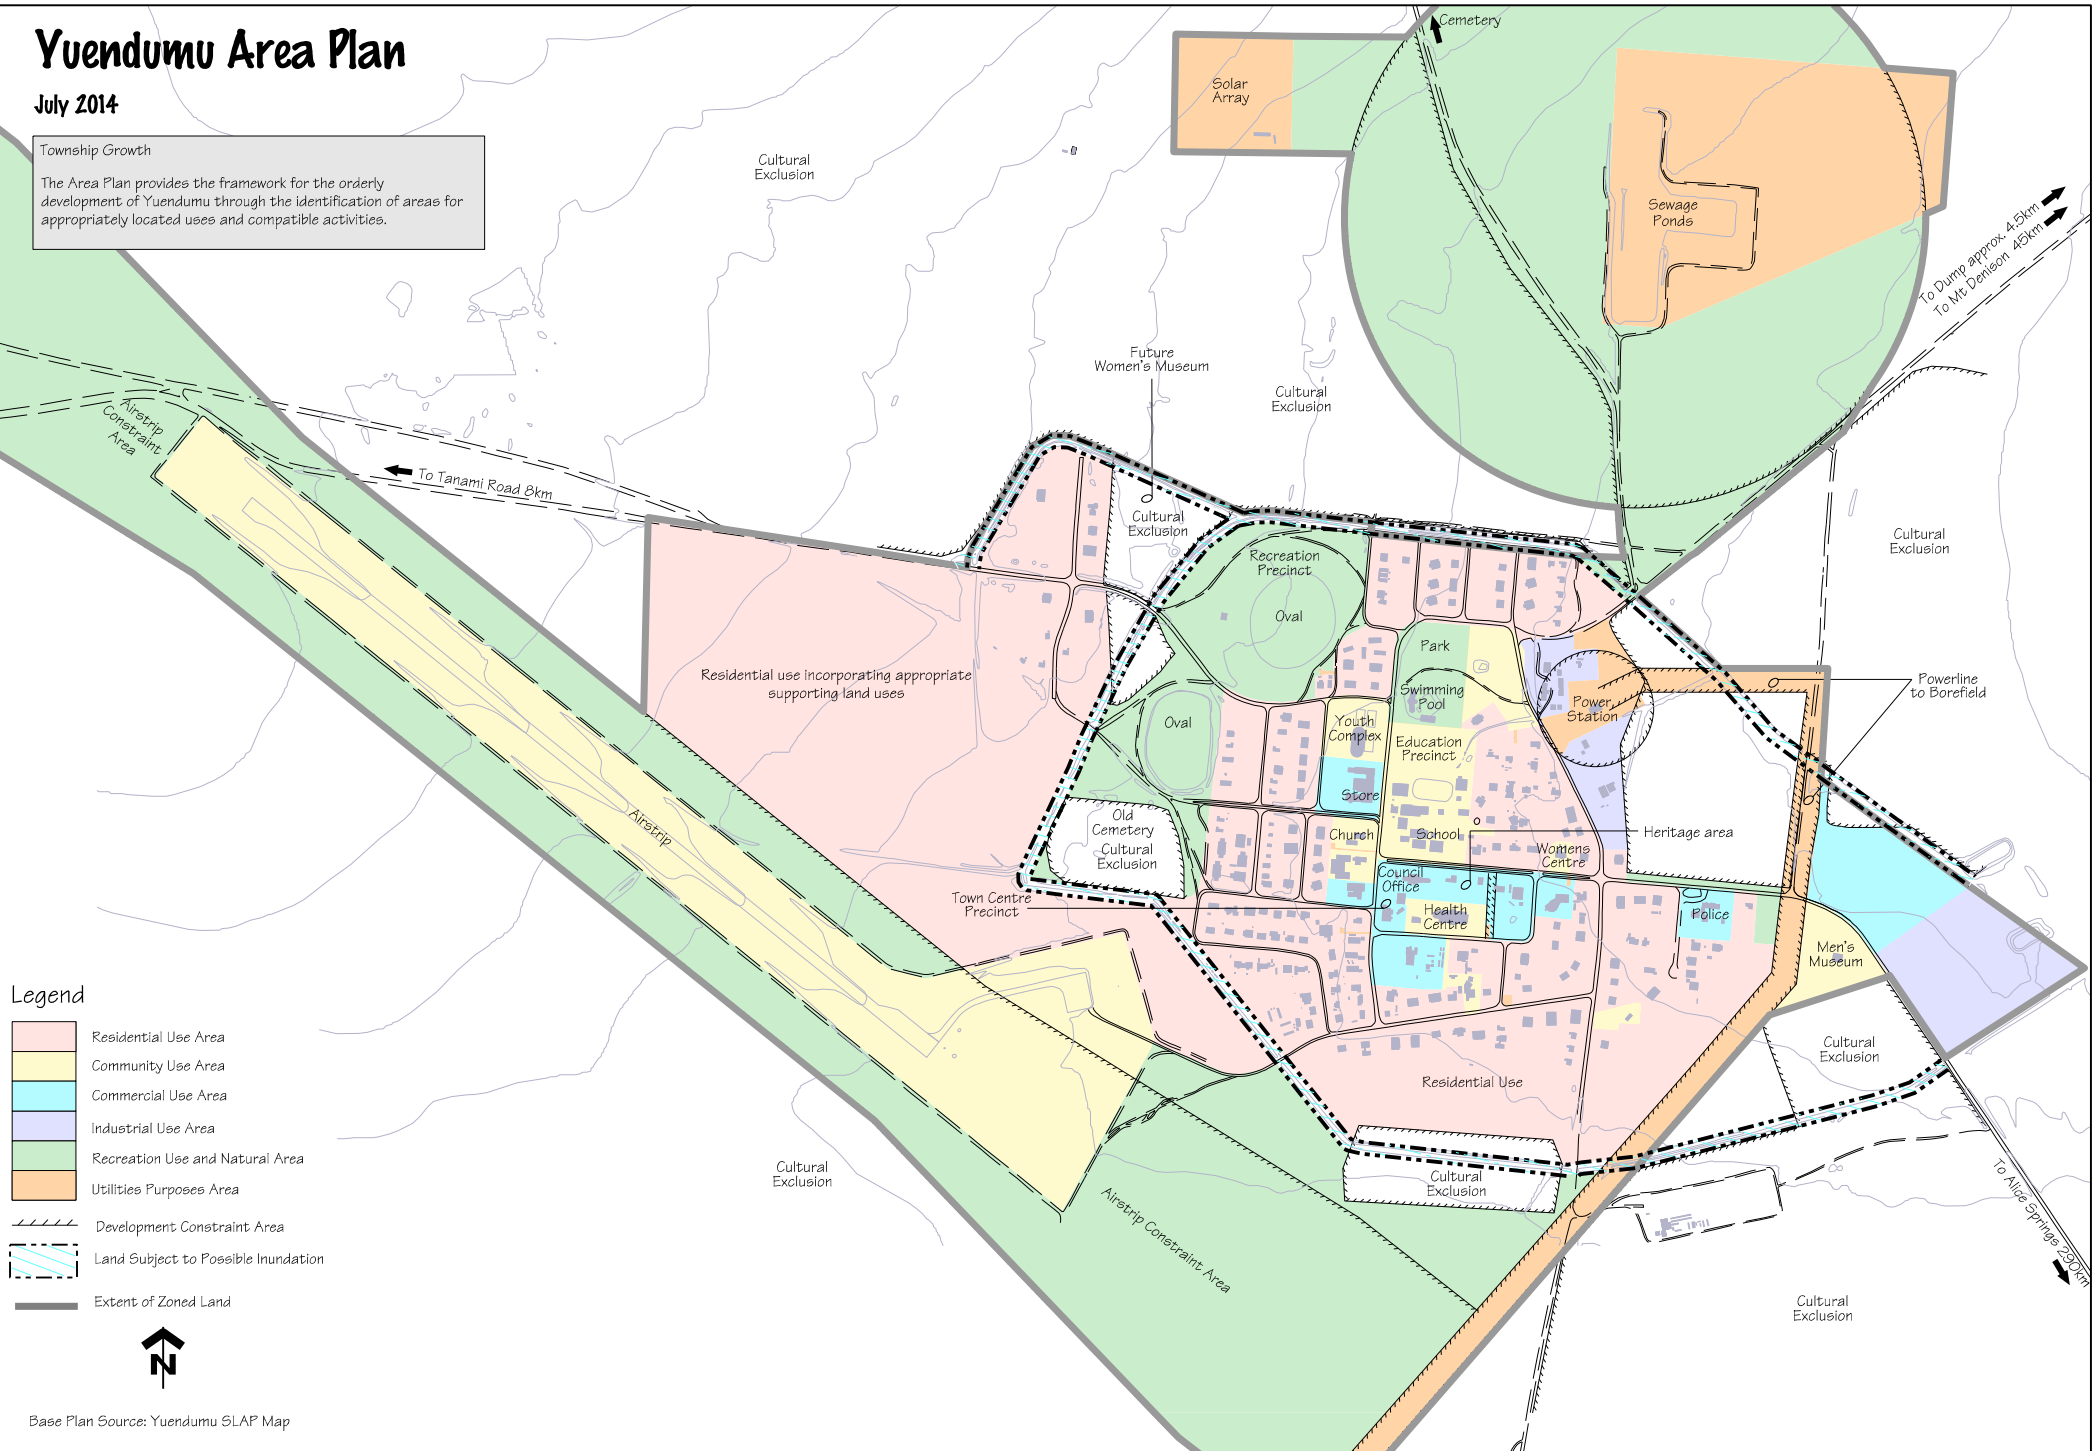

Yuendumu Area Plan

July 2014

Township Growth

The Area Plan provides the framework for the orderly development of Yuendumu through the identification of areas for appropriately located uses and compatible activities.

Legend

- Residential Use Area
- Community Use Area
- Commercial Use Area
- Industrial Use Area
- Recreation Use and Natural Area
- Utilities Purposes Area
- Development Constraint Area
- Land Subject to Possible Inundation
- Extent of Zoned Land