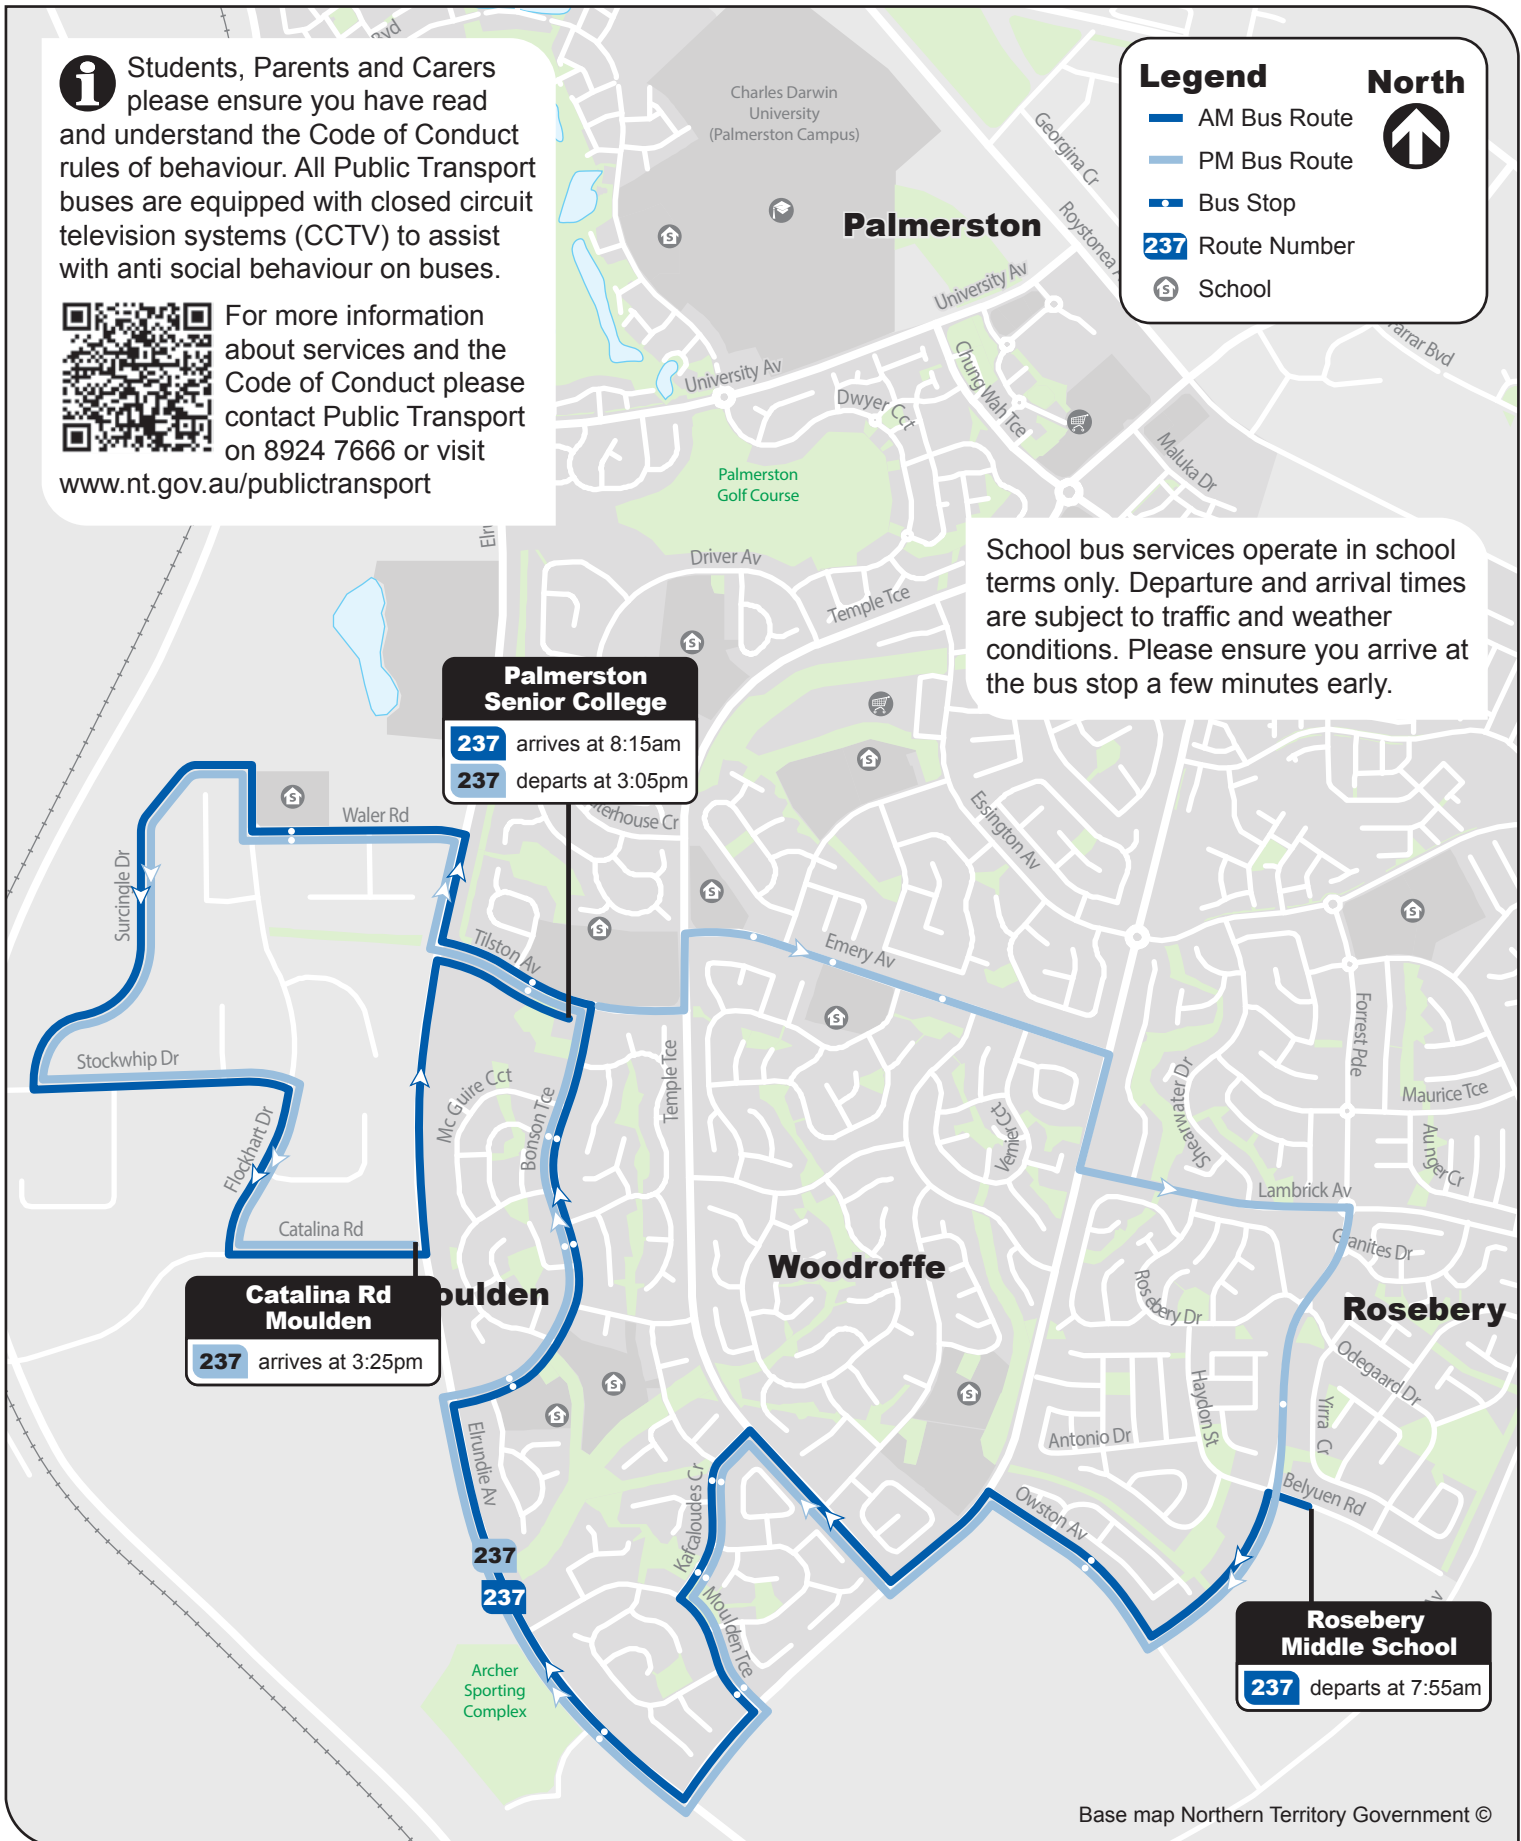

### AM Service

237 Rosebery Middle School to Palmerston Senior College via Moulden and Marlow Lagoon

### PM Service

237 Palmerston Senior College to Marlow Lagoon via Rosebery

**i** Students, Parents and Carers please ensure you have read and understand the Code of Conduct rules of behaviour. All Public Transport buses are equipped with closed circuit television systems (CCTV) to assist with anti social behaviour on buses.

### Legend

- AM Bus Route
- PM Bus Route
- Bus Stop
- 237 Route Number
- School

### North

Base map Northern Territory Government ©