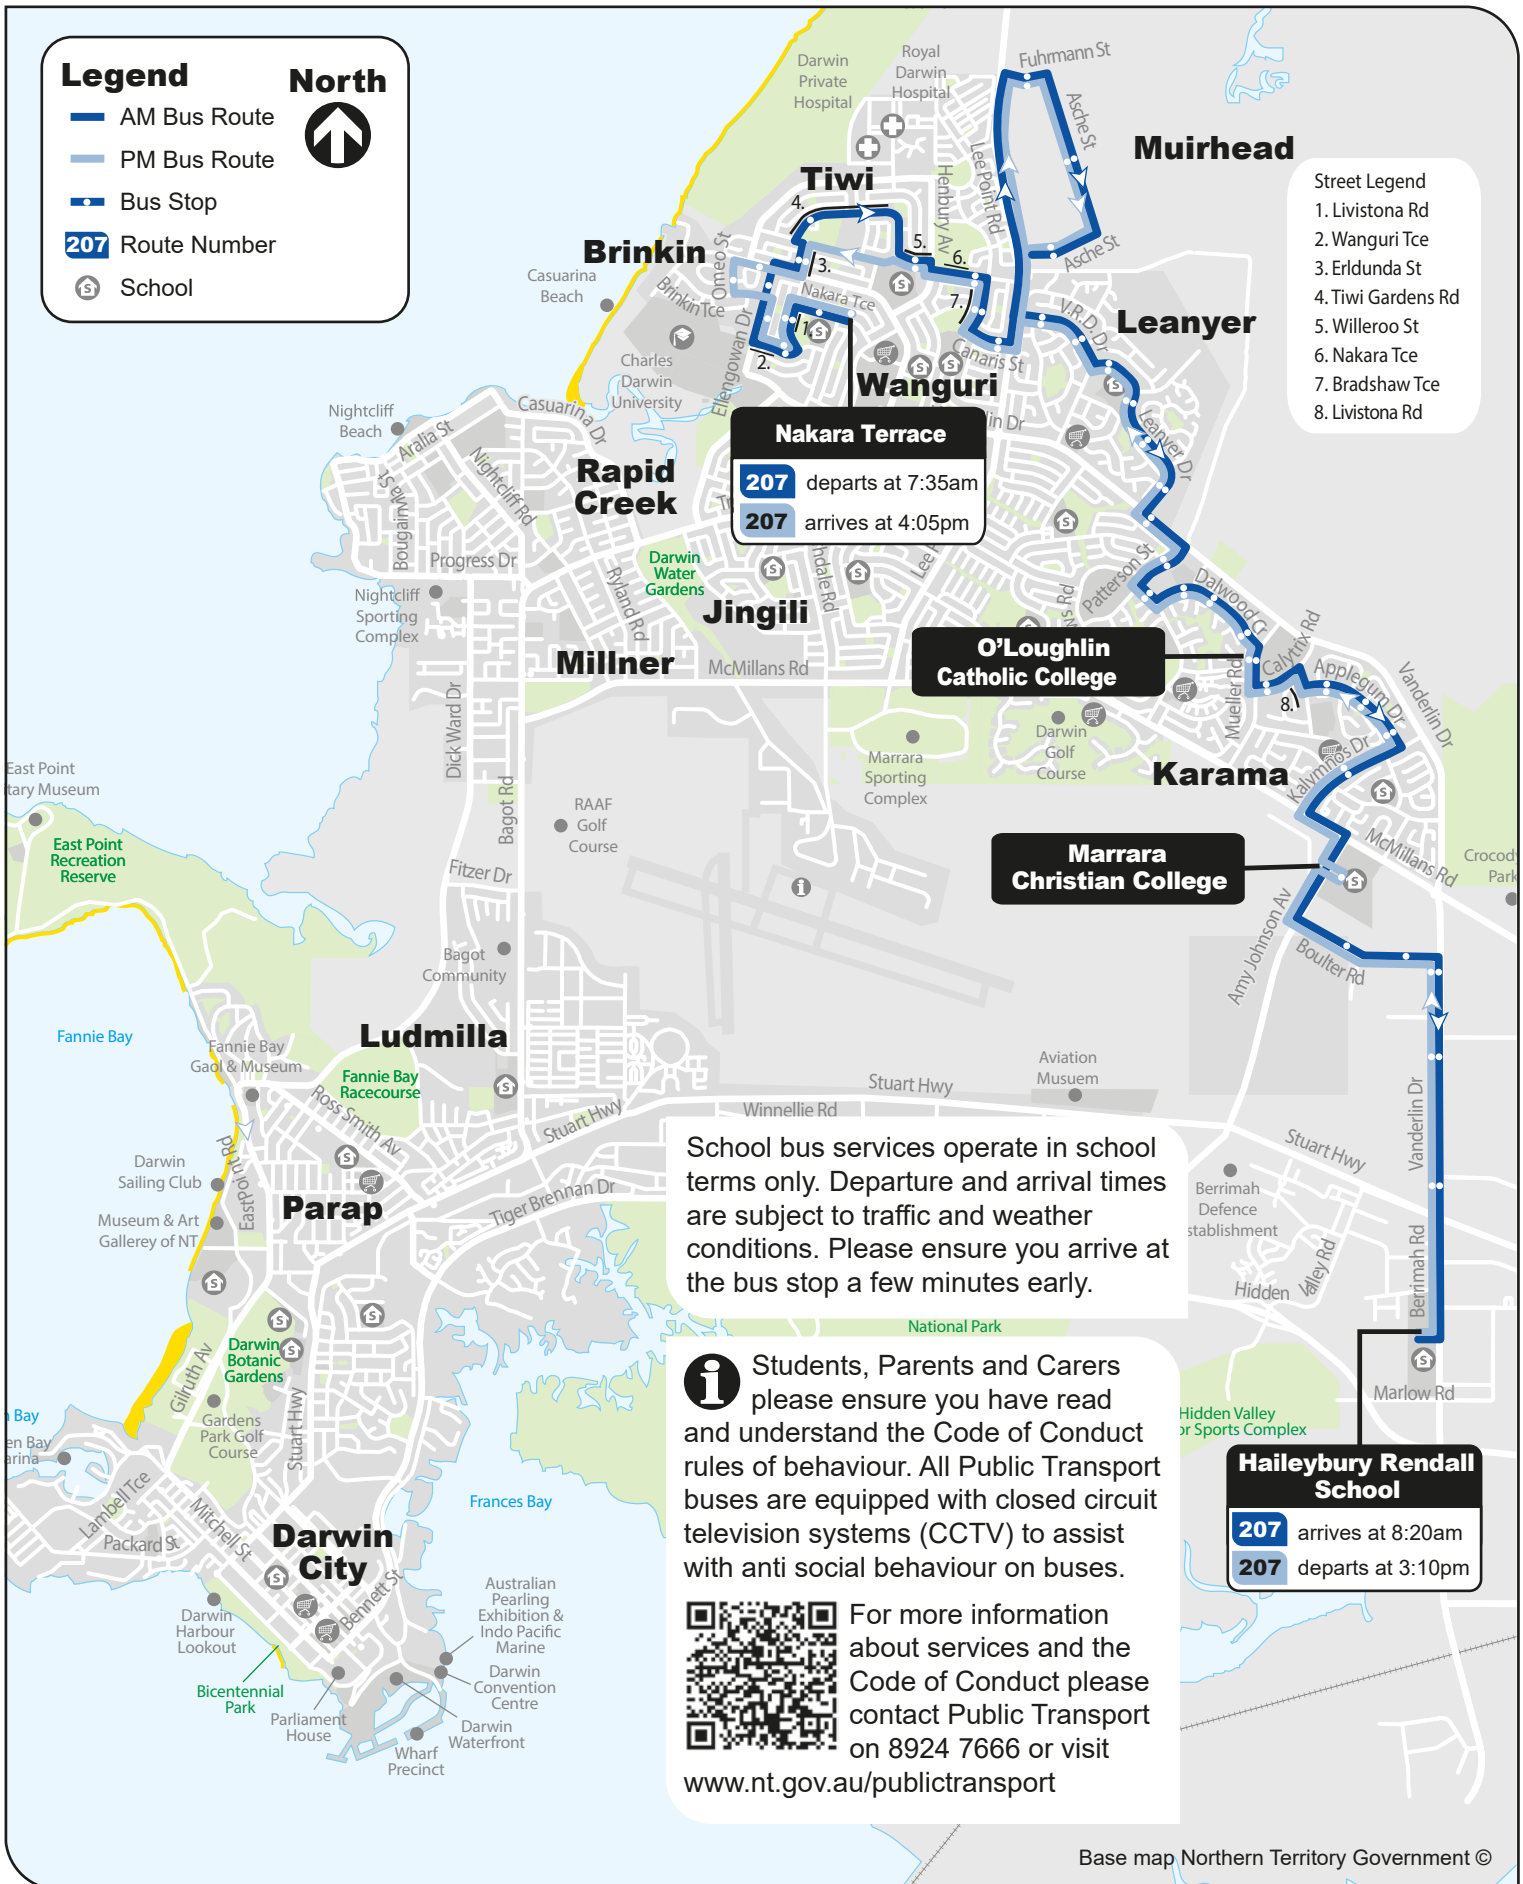

207

Haileybury Rendall School Bus Service

AM Service

207 Nakara Terrace to Haileybury Rendall School

PM Service

207 Haileybury Rendall School and Marrara Christian College to Nakara Terrace

Legend

-  AM Bus Route
-  PM Bus Route
-  Bus Stop
-  Route Number
-  School

North

- Street Legend
1. Livistona Rd
 2. Wanguri Tce
 3. Erldunda St
 4. Tiwi Gardens Rd
 5. Willeroo St
 6. Nakara Tce
 7. Bradshaw Tce
 8. Livistona Rd

Nakara Terrace

207 departs at 7:35am

207 arrives at 4:05pm

O'Loughlin Catholic College

Marrara Christian College

Haileybury Rendall School

207 arrives at 8:20am

207 departs at 3:10pm

School bus services operate in school terms only. Departure and arrival times are subject to traffic and weather conditions. Please ensure you arrive at the bus stop a few minutes early.