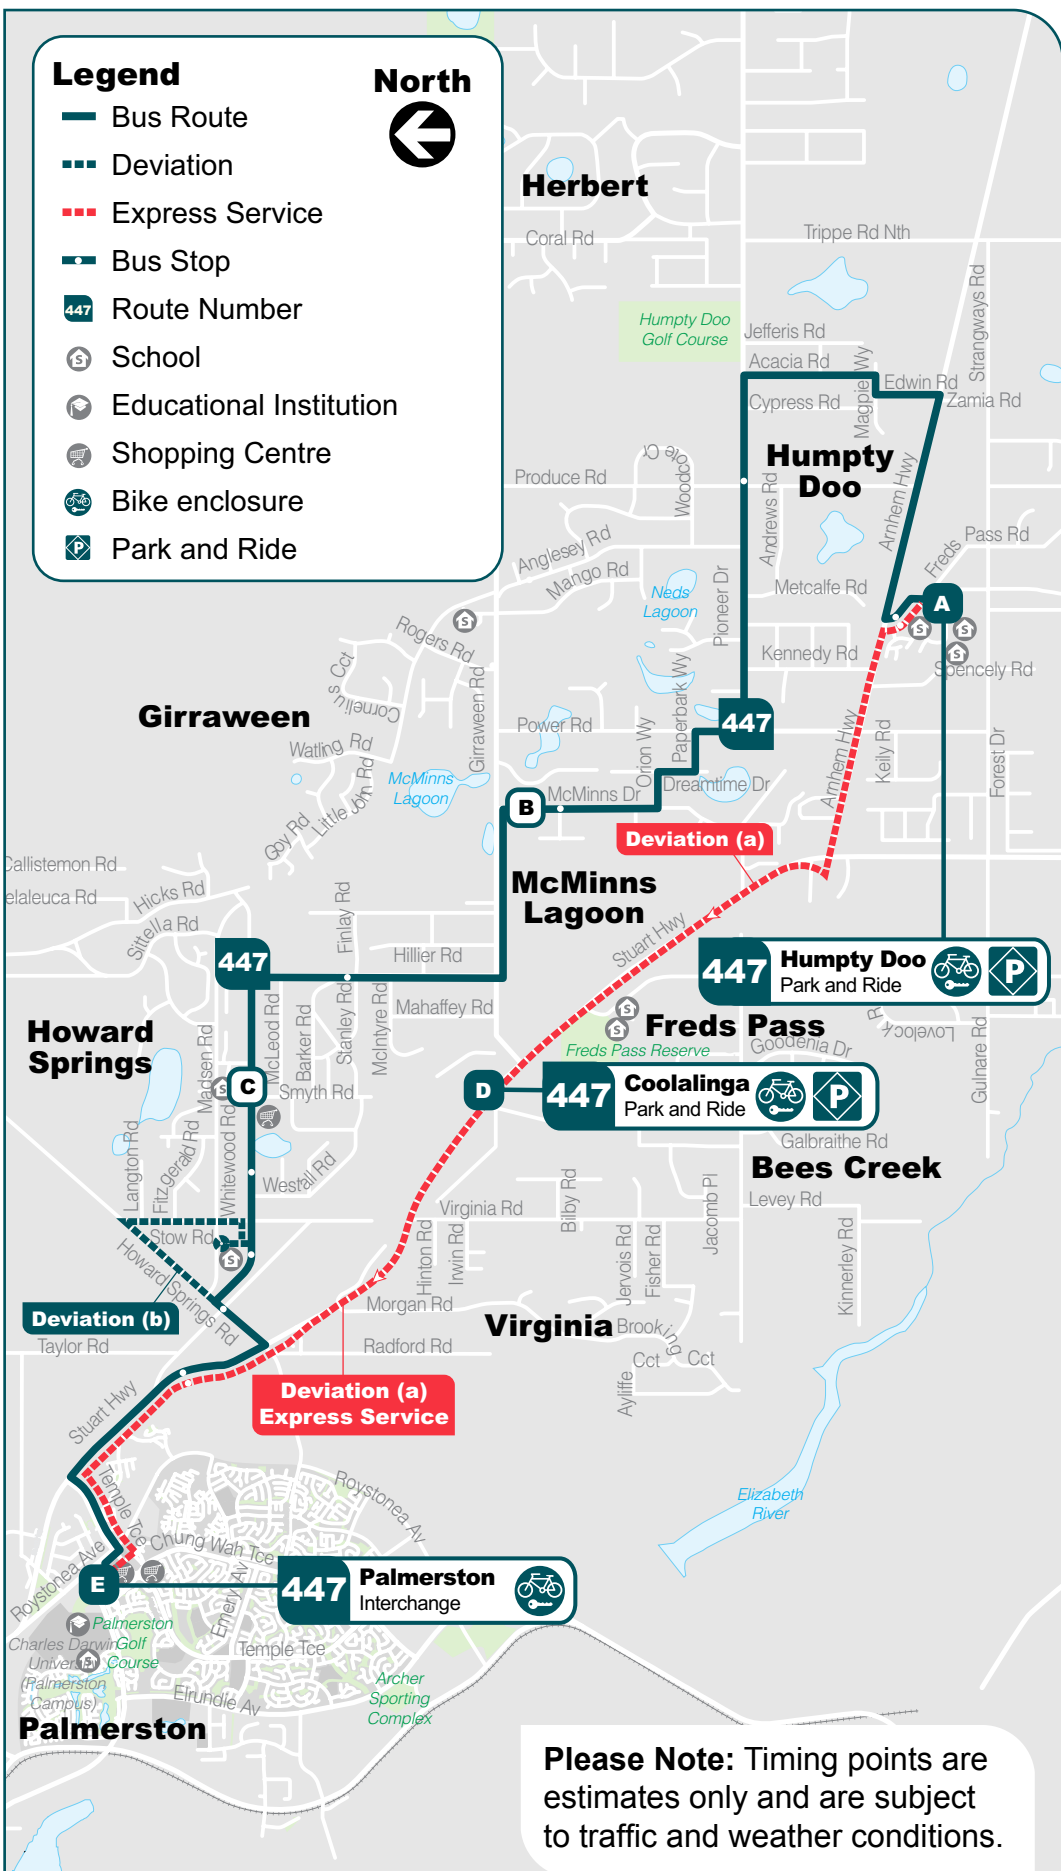

### Legend

-  Bus Route
-  Deviation
-  Express Service
-  Bus Stop
-  Route Number
-  School
-  Educational Institution
-  Shopping Centre
-  Bike enclosure
-  Park and Ride

North

**Please Note:** Timing points are estimates only and are subject to traffic and weather conditions.