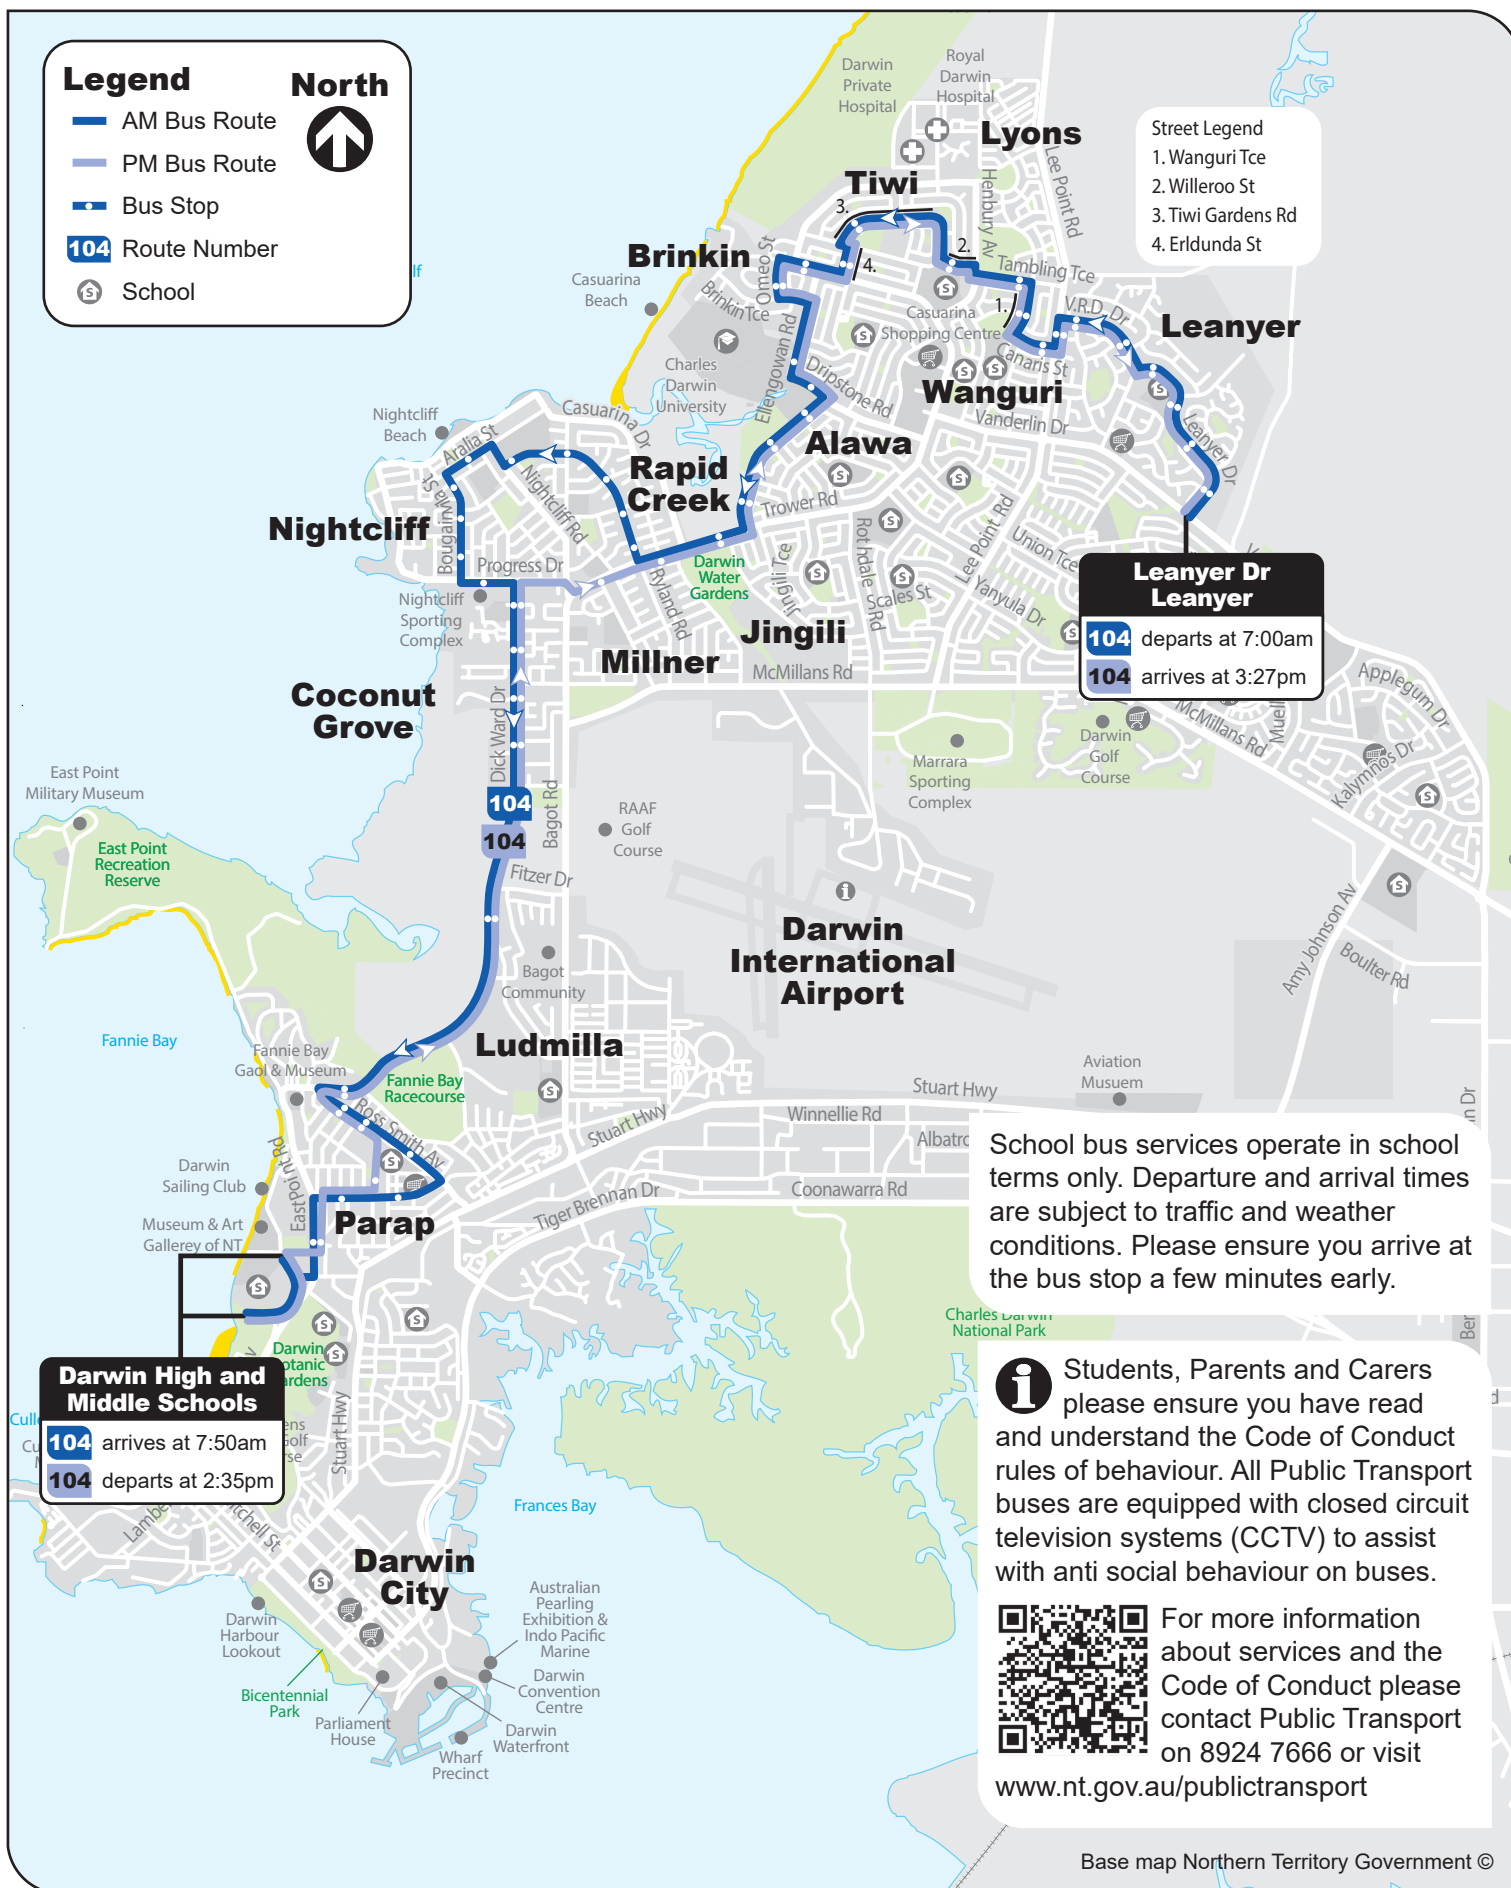

### AM Service

104 Leanyer to Darwin High School and Middle School via Parap

### PM Service

104 Darwin High School and Middle School to Leanyer via Parap

#### Legend

- AM Bus Route
- PM Bus Route
- Bus Stop
- 104 Route Number
- School

North

#### Leanyer Dr Leanyer

104 departs at 7:00am  
104 arrives at 3:27pm