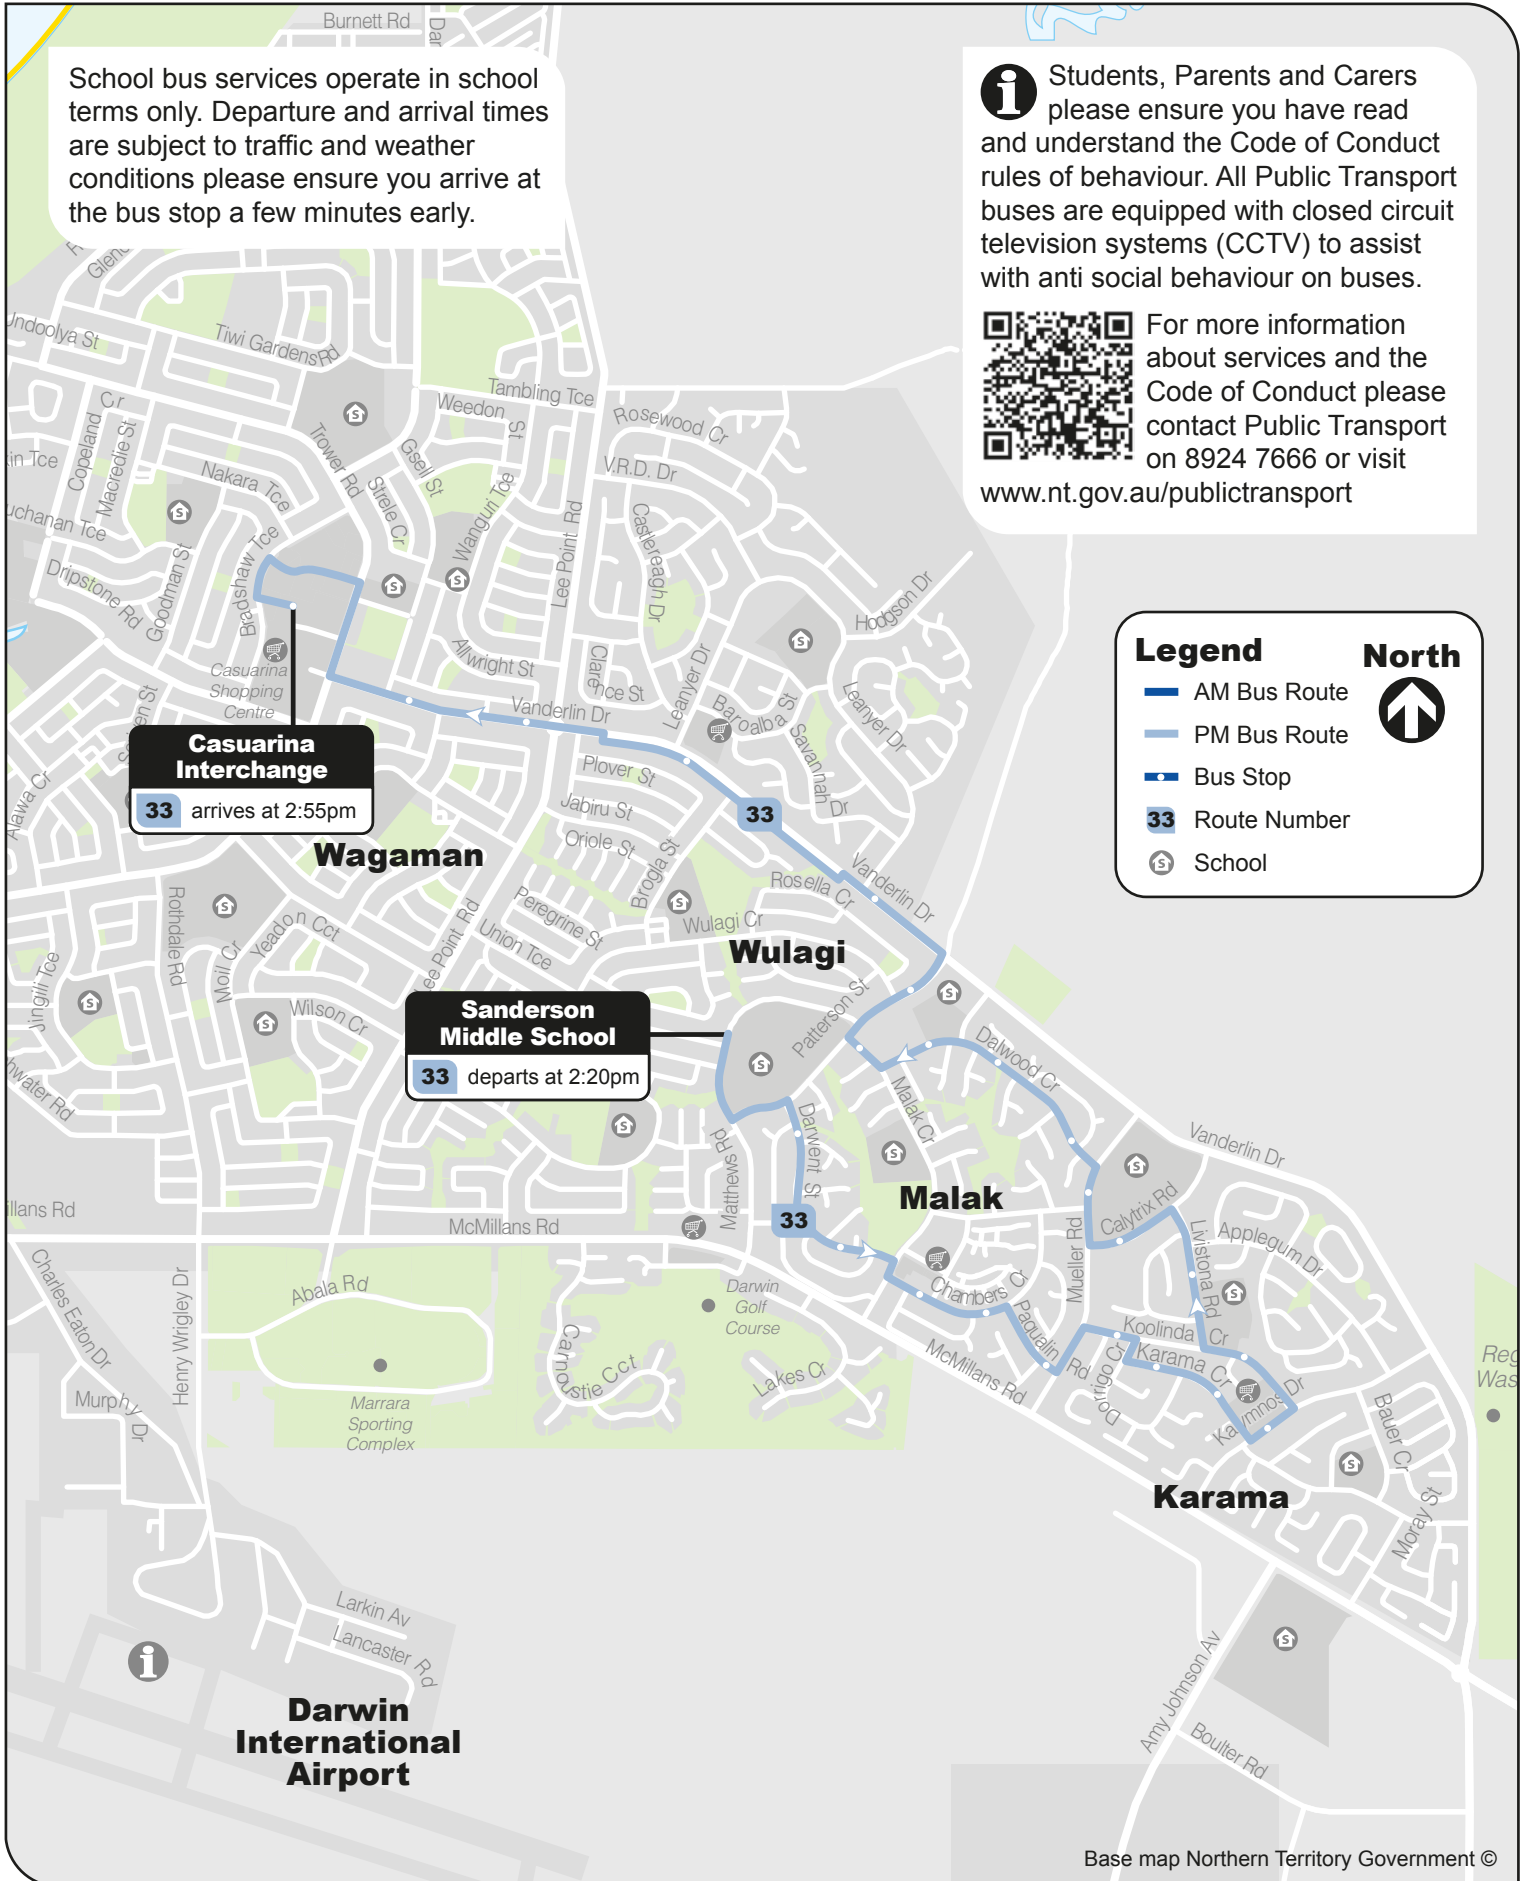

## Sanderson Middle School Bus Service

PM Service

33 Sanderson Middle School to Casuarina Interchange

School bus services operate in school terms only. Departure and arrival times are subject to traffic and weather conditions please ensure you arrive at the bus stop a few minutes early.

For more information about services and the Code of Conduct please contact Public Transport on 8924 7666 or visit [www.nt.gov.au/publictransport](http://www.nt.gov.au/publictransport)

**Casuarina Interchange**  
33 arrives at 2:55pm

**Sanderson Middle School**  
33 departs at 2:20pm

**Legend** **North**

- AM Bus Route
- PM Bus Route
- Bus Stop
- 33 Route Number
- S School

**Darwin International Airport**