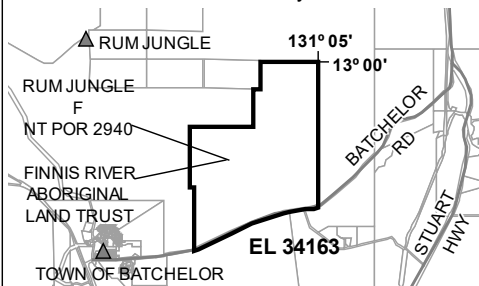

Exploration Licence 34163 sought by MAGNETO METALS PTY LTD, ACN 656 048 010 over an area of 5 Blocks (14 km²) depicted below for a term of 6 years, within the BATCHELOR locality.

Not To Scale NMIG Map Sheet No: 5171

Exploration Licence 34185 sought by NEBULA RESOURCES PTY LTD, ACN 623 039 645 over an area of 250 Blocks (783 km²) depicted below for a term of 6 years, within the LANGLEY locality.

Not To Scale NMIG Map Sheet No: 6149

Exploration Licence 34187 sought by NEBULA RESOURCES PTY LTD, ACN 623 039 645 over an area of 245 Blocks (770 km²) depicted below for a term of 6 years, within the ILLOGWA locality.

Not To Scale NMIG Map Sheet No: 6050

Exploration Licence 34188 sought by NEBULA RESOURCES PTY LTD, ACN 623 039 645 over an area of 153 Blocks (459 km²) depicted below for a term of 6 years, within the ILLOGWA locality.

Not To Scale NMIG Map Sheet No: 6050