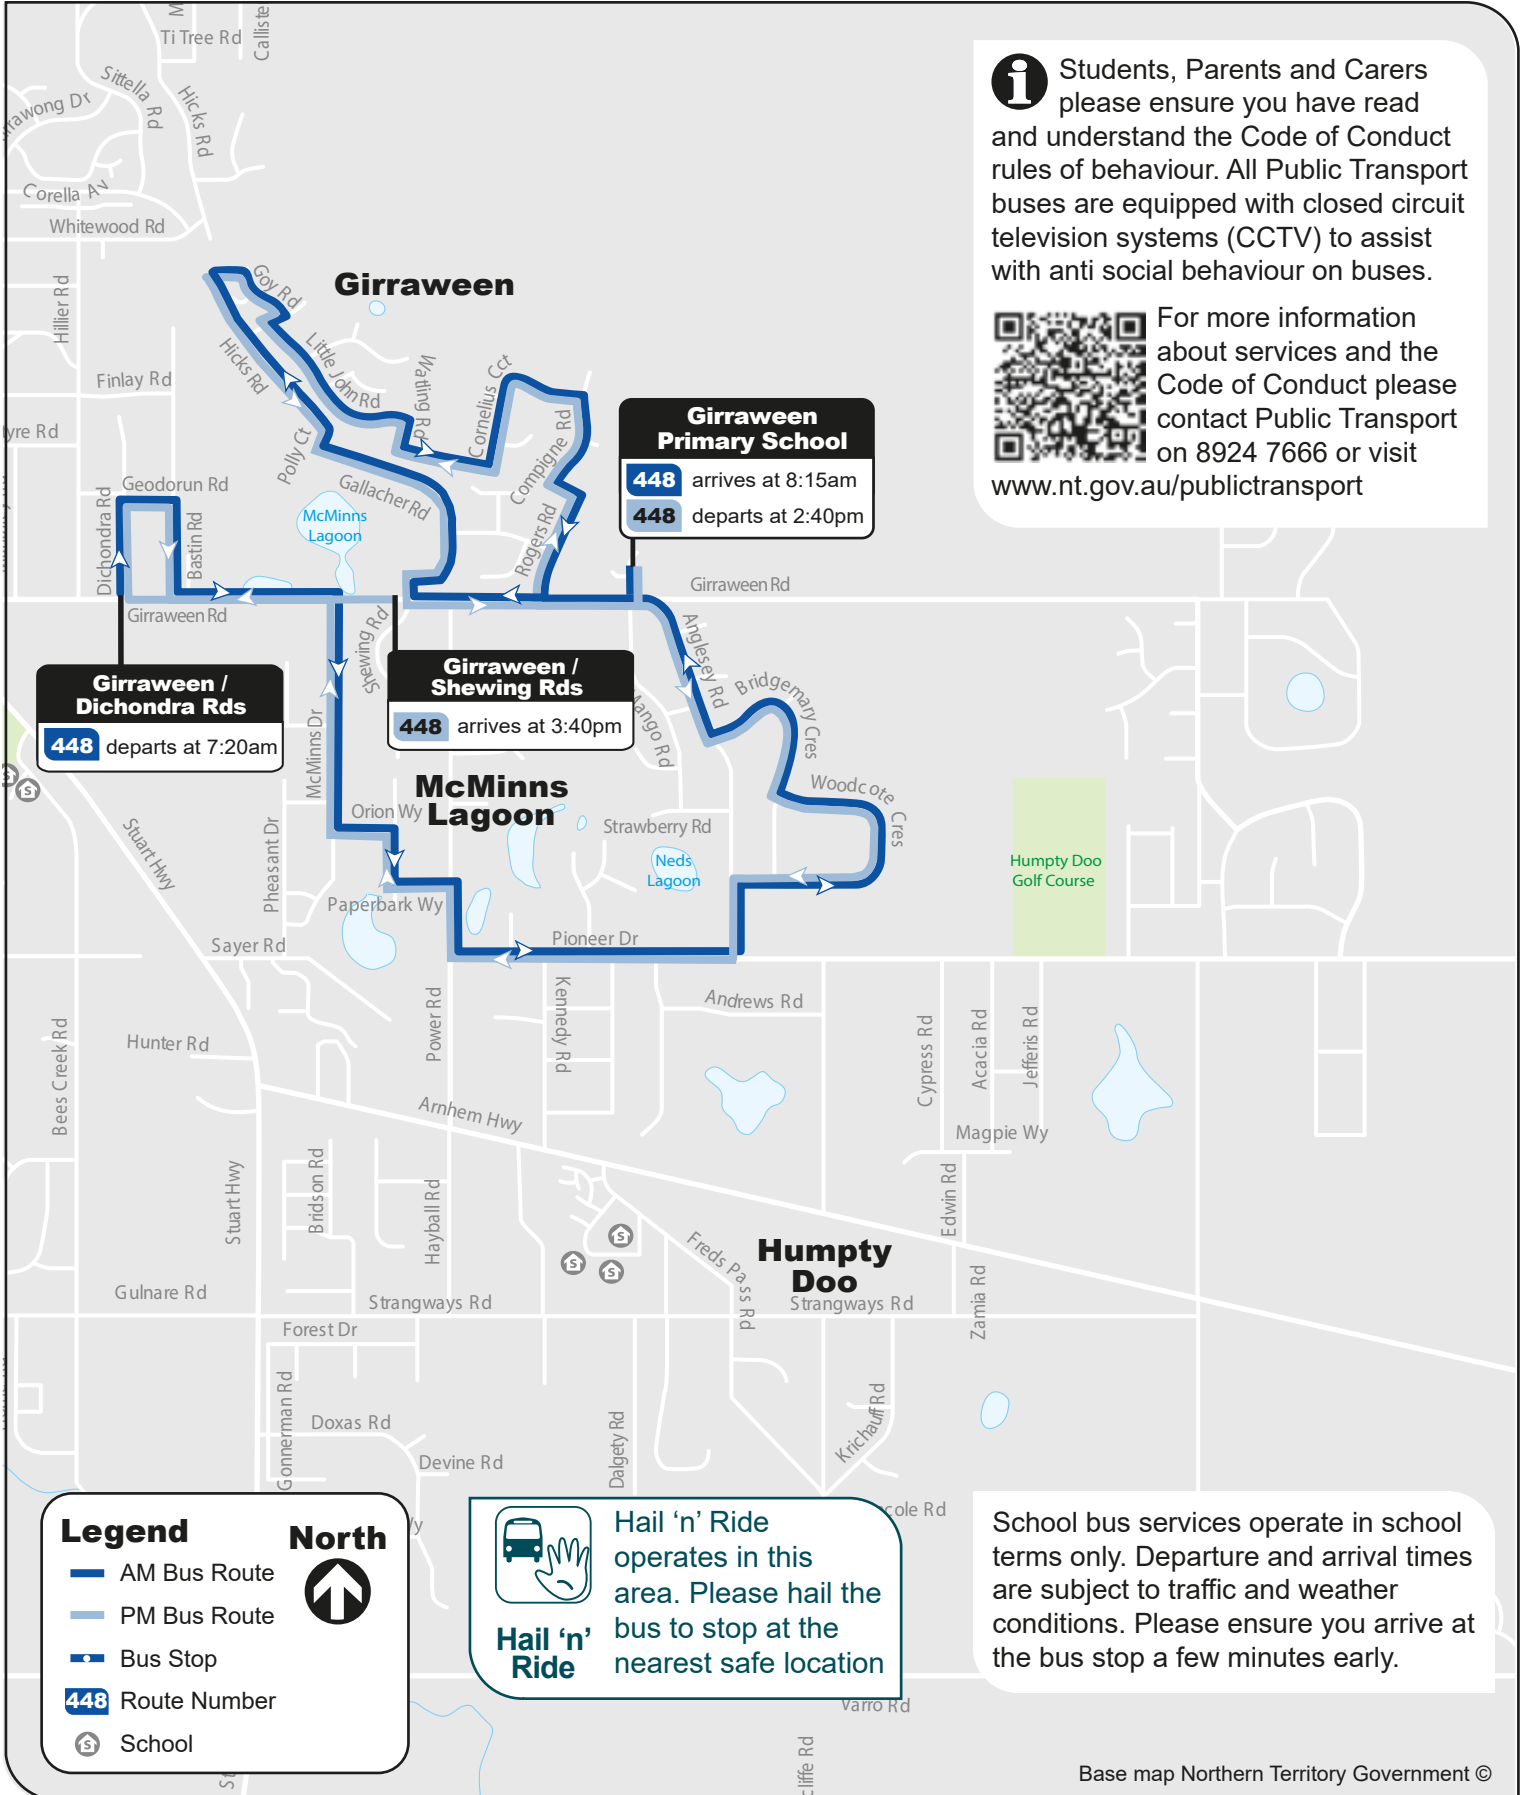

448

Girraween Primary School Bus Service

AM Service

449 Howard Springs to Girraween Primary School via McMinns Lagoon and Girraween

PM Service

449 Girraween Primary School to Howard Springs via Girraween and McMinns Lagoon