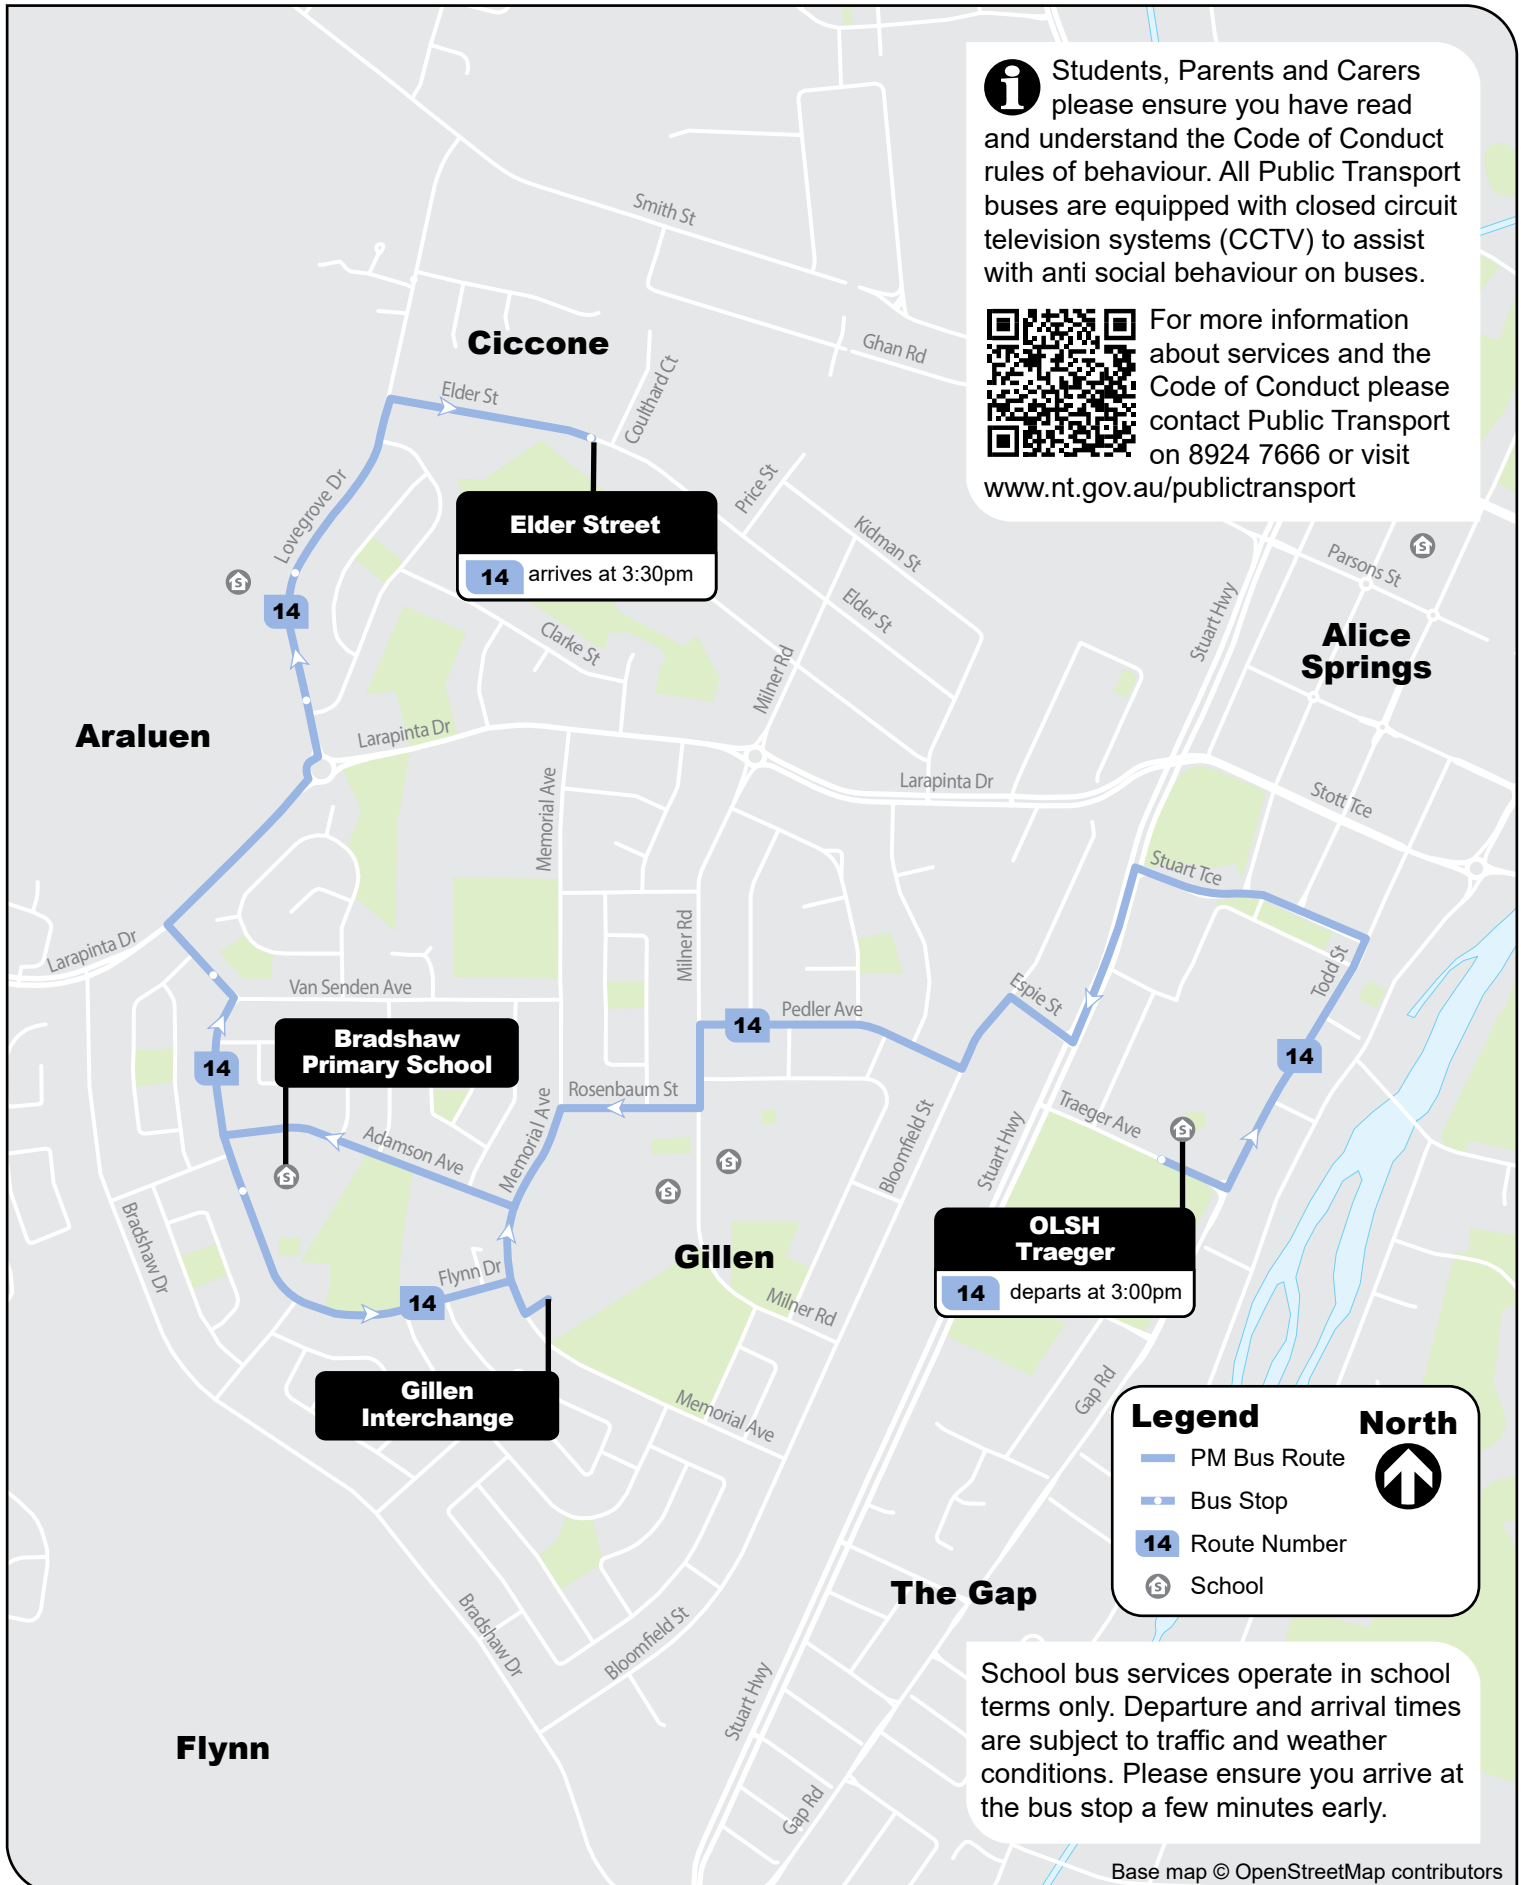

14

Alice Springs School Bus

PM Service

OLSH Traeger - Bradshaw Primary School - Gillen Interchange - Elder Street

i Students, Parents and Carers please ensure you have read and understand the Code of Conduct rules of behaviour. All Public Transport buses are equipped with closed circuit television systems (CCTV) to assist with anti social behaviour on buses.

For more information about services and the Code of Conduct please contact Public Transport on 8924 7666 or visit www.nt.gov.au/publictransport

Base map © OpenStreetMap contributors