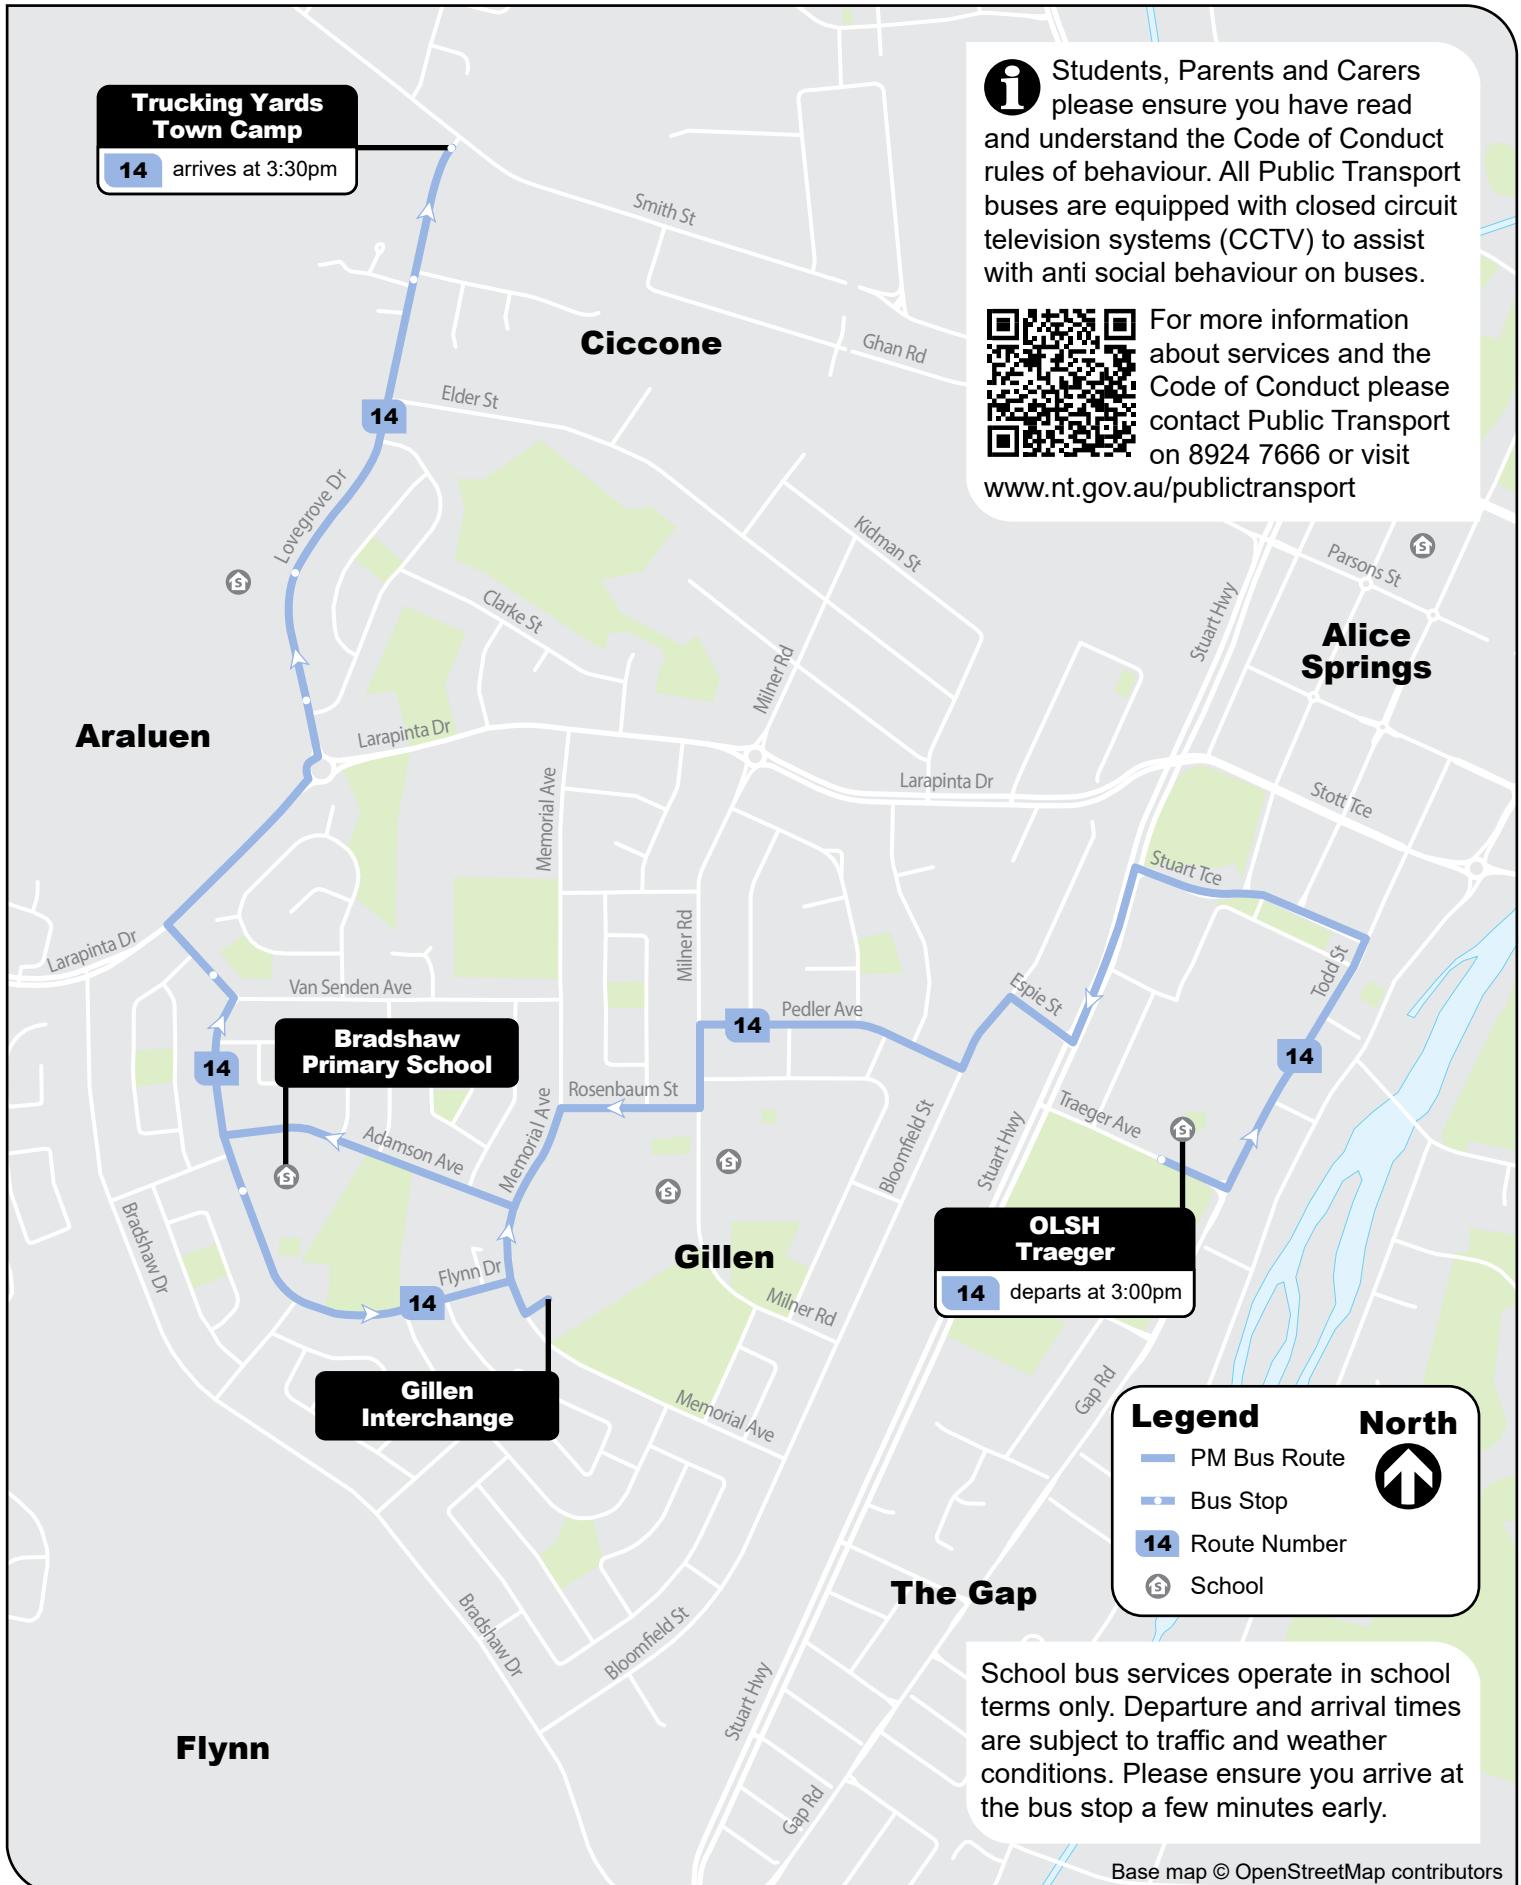

14

Alice Springs School Bus

PM Service

OLSH Traeger - Bradshaw Primary School - Gillen Interchange - Trucking Yards Town Camp

i Students, Parents and Carers please ensure you have read and understand the Code of Conduct rules of behaviour. All Public Transport buses are equipped with closed circuit television systems (CCTV) to assist with anti social behaviour on buses.

For more information about services and the Code of Conduct please contact Public Transport on 8924 7666 or visit www.nt.gov.au/publictransport

School bus services operate in school terms only. Departure and arrival times are subject to traffic and weather conditions. Please ensure you arrive at the bus stop a few minutes early.

Base map © OpenStreetMap contributors