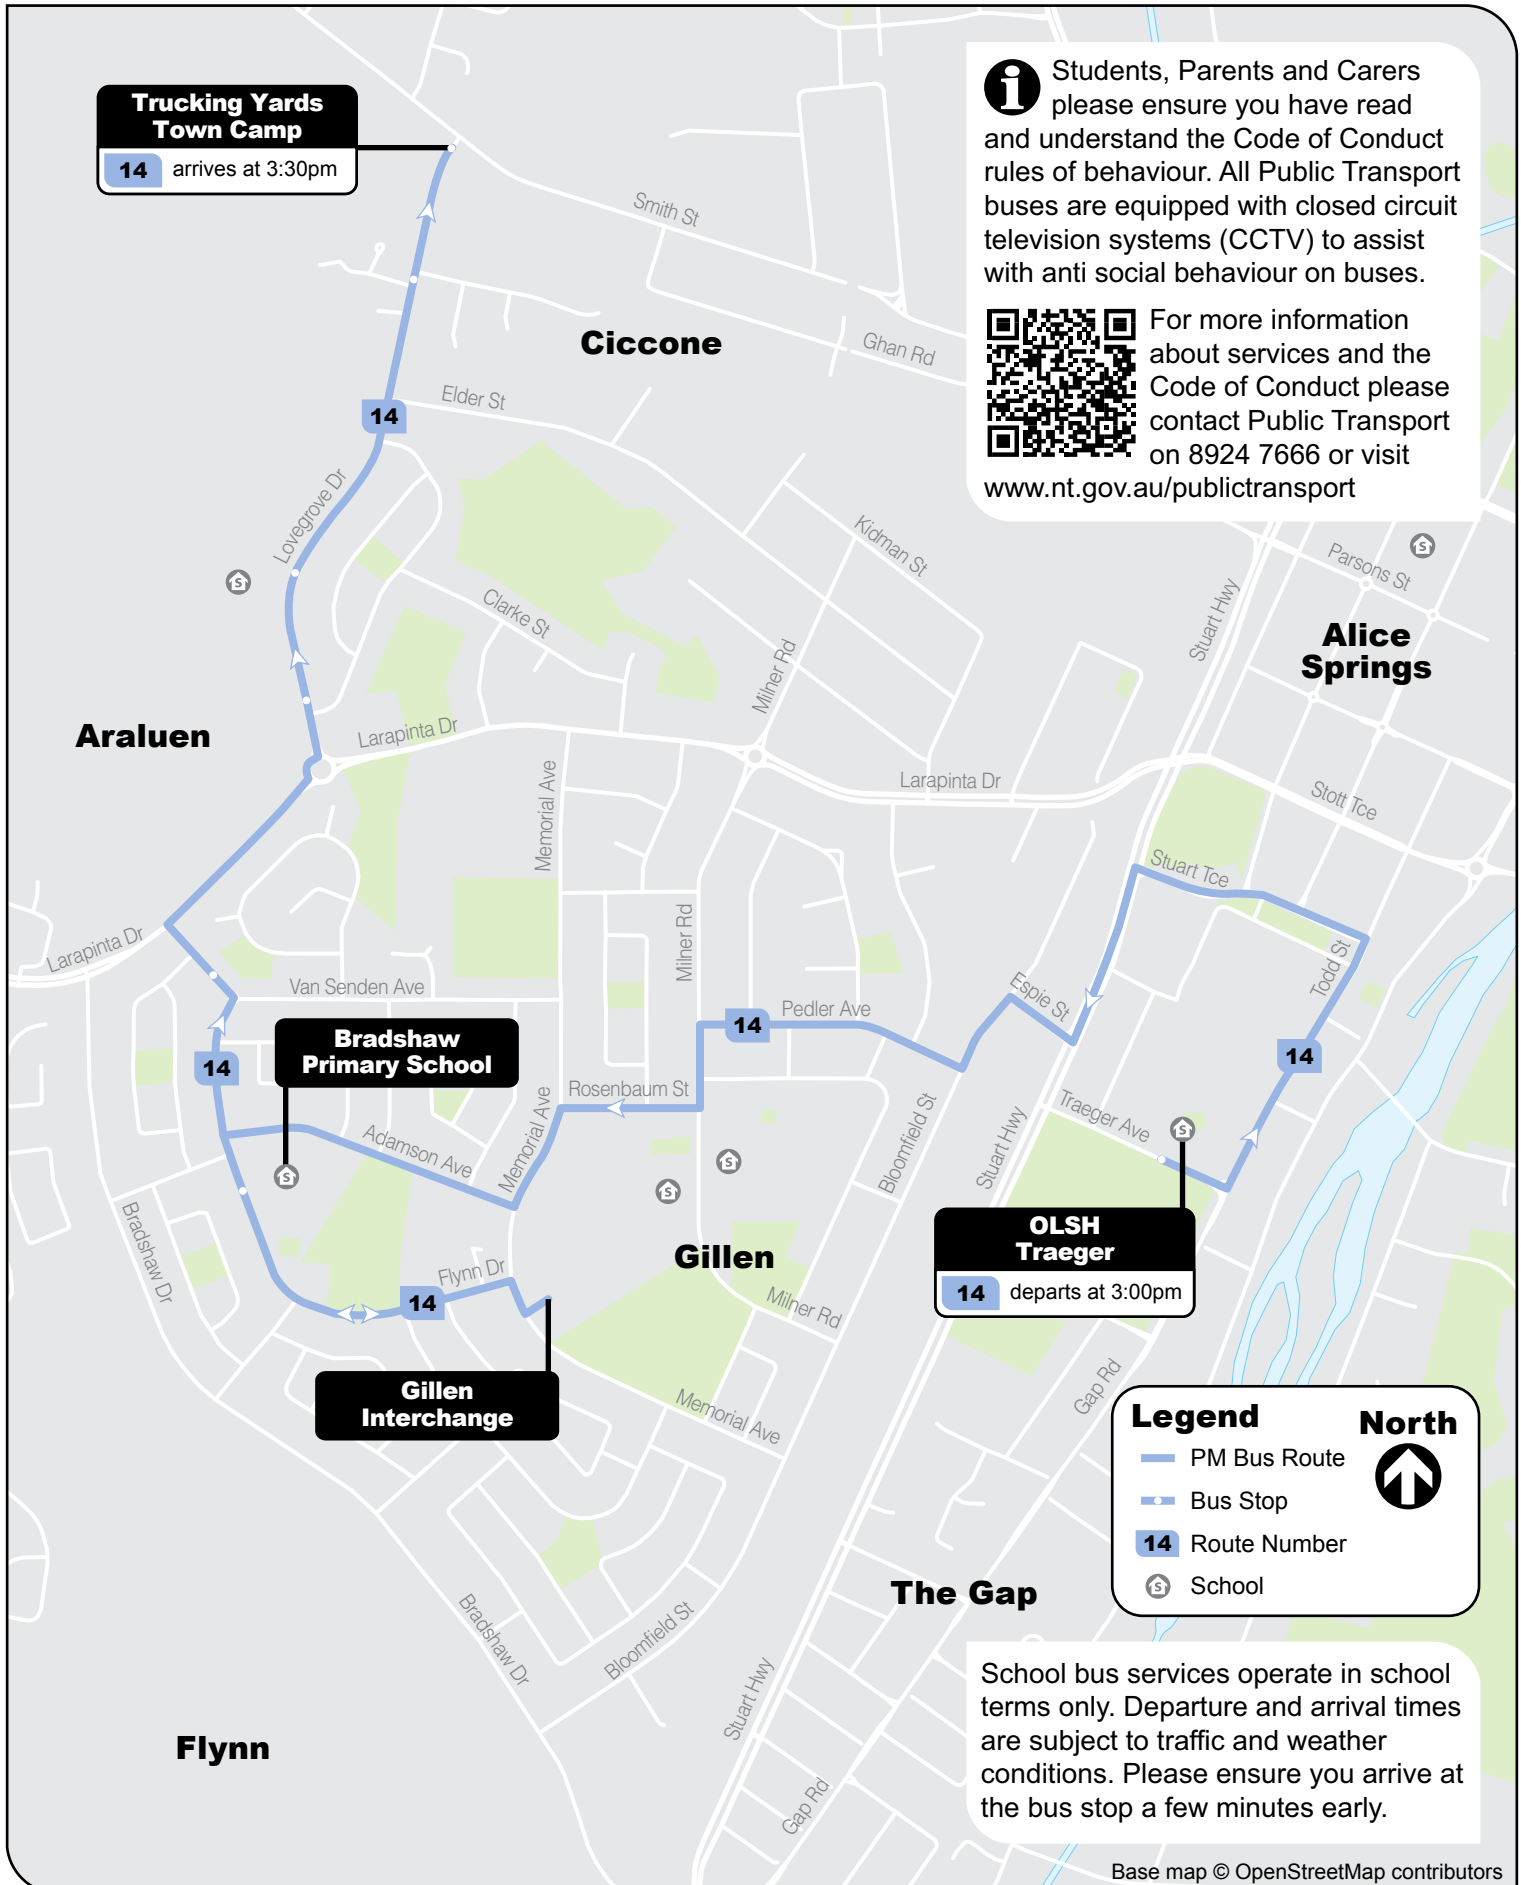

14

Alice Springs School Bus

PM Service

OLSH Traeger - Bradshaw Primary School - Gillen Interchange - Trucking Yards Town Camp

i Students, Parents and Carers please ensure you have read and understand the Code of Conduct rules of behaviour. All Public Transport buses are equipped with closed circuit television systems (CCTV) to assist with anti social behaviour on buses.

For more information about services and the Code of Conduct please contact Public Transport on 8924 7666 or visit www.nt.gov.au/publictransport

Base map © OpenStreetMap contributors