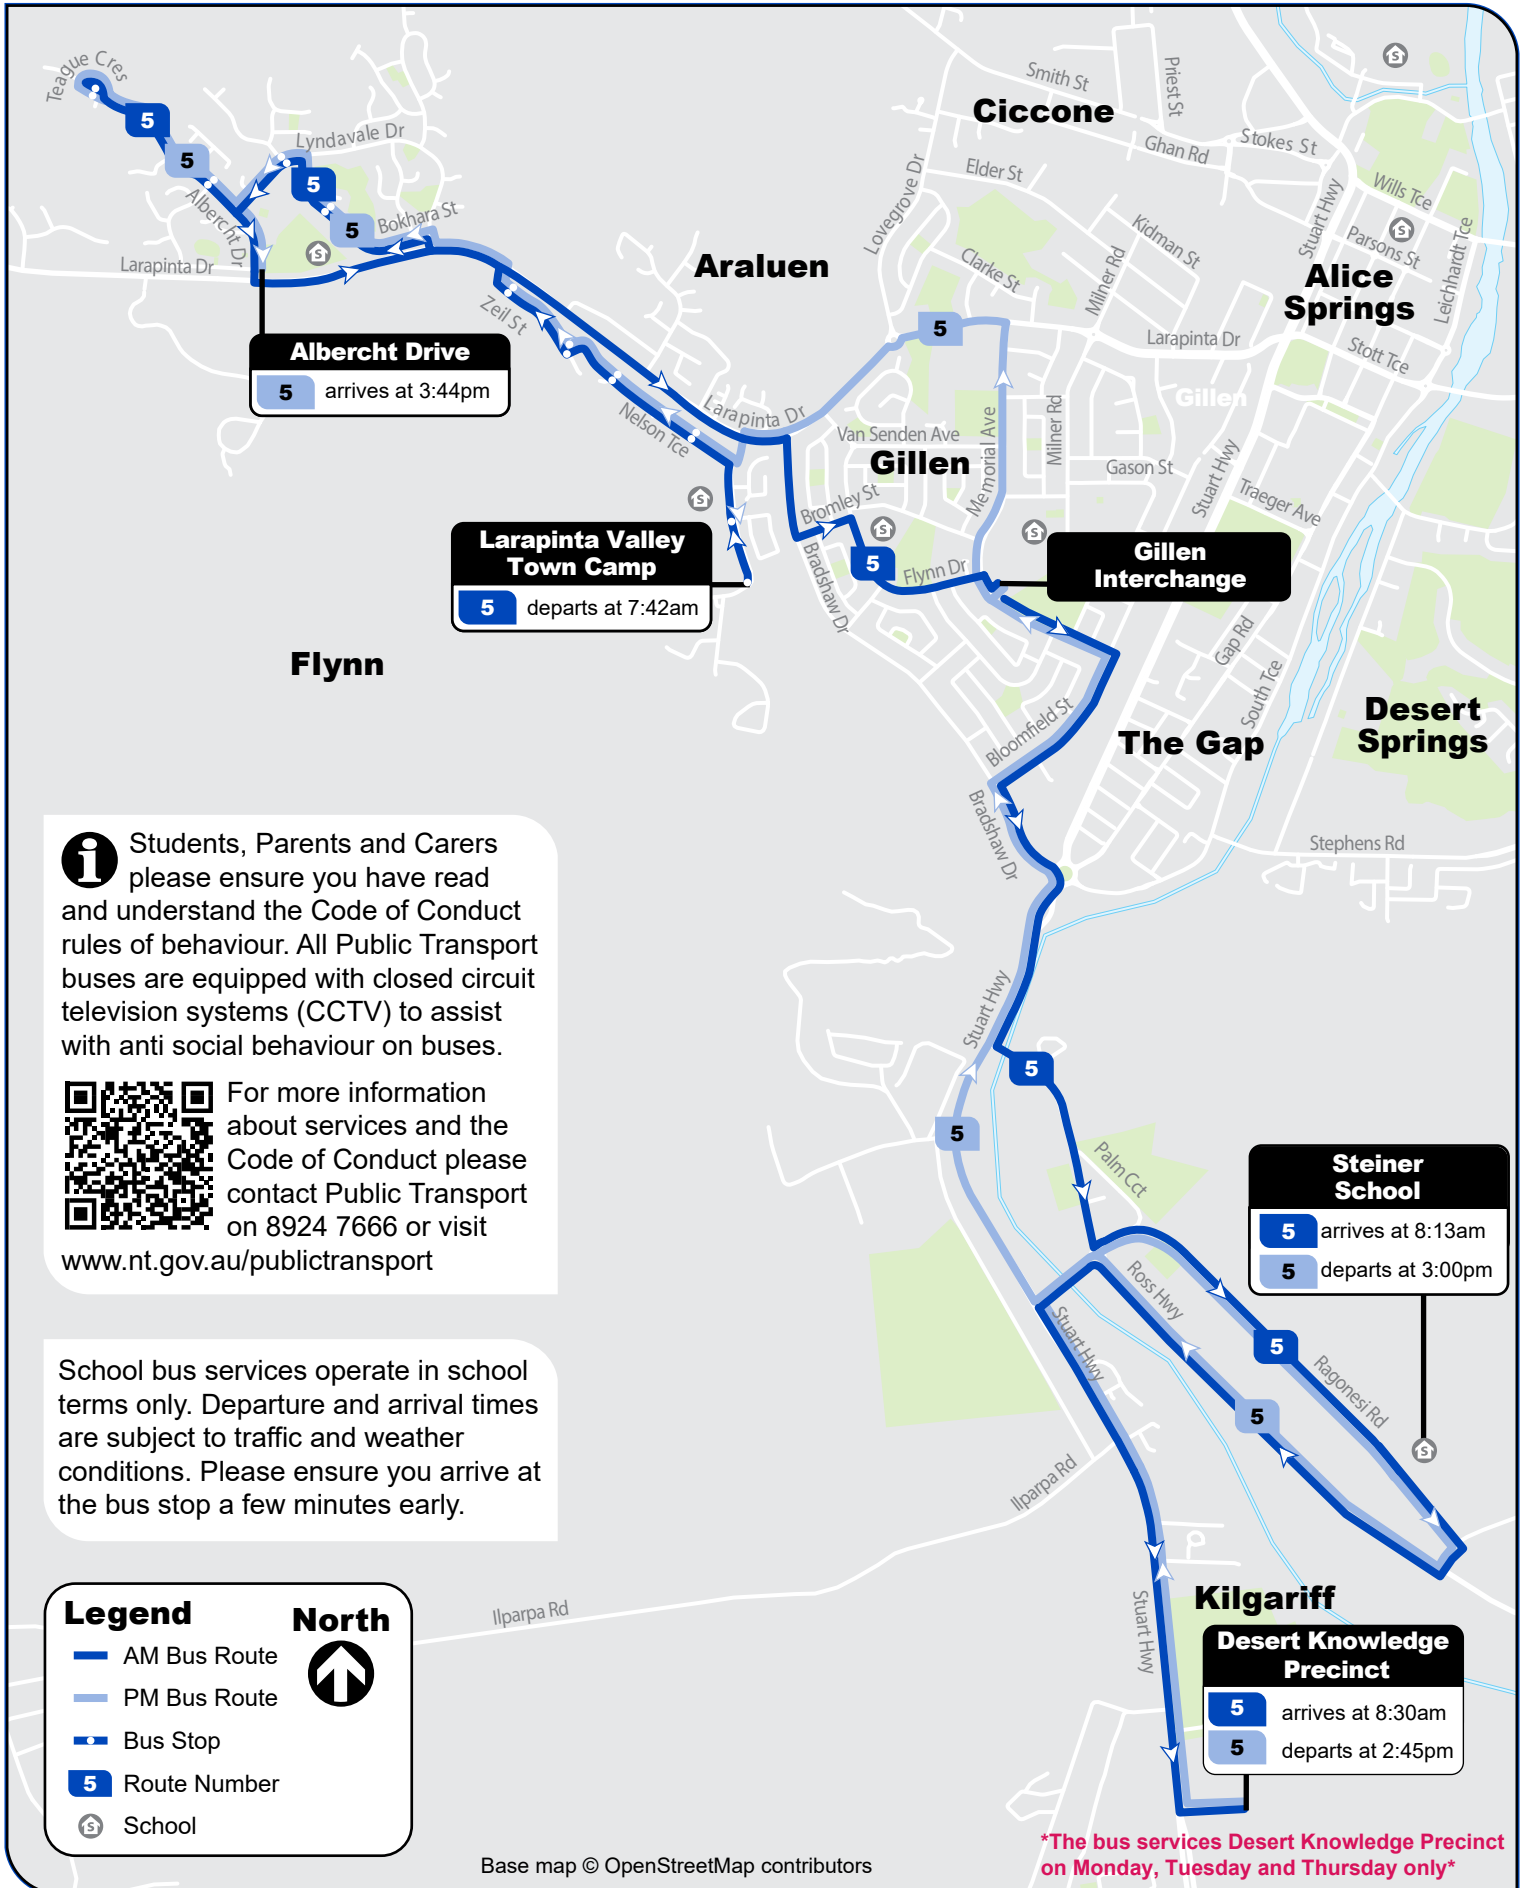

## Alice Springs School Bus

### AM Service

Larapinta Valley Town Camp - Gillen Interchange - Gillen Primary School - Steiner School

### PM Service

Steiner School - Gillen Primary School - Gillen Interchange - Albercht Drive

*\*The bus services Desert Knowledge Precinct on Monday, Tuesday and Thursday only\**

**i** Students, Parents and Carers please ensure you have read and understand the Code of Conduct rules of behaviour. All Public Transport buses are equipped with closed circuit television systems (CCTV) to assist with anti social behaviour on buses.

### Legend

- AM Bus Route
- PM Bus Route
- Bus Stop
- Route Number
- School

North

Base map © OpenStreetMap contributors

*\*The bus services Desert Knowledge Precinct on Monday, Tuesday and Thursday only\**