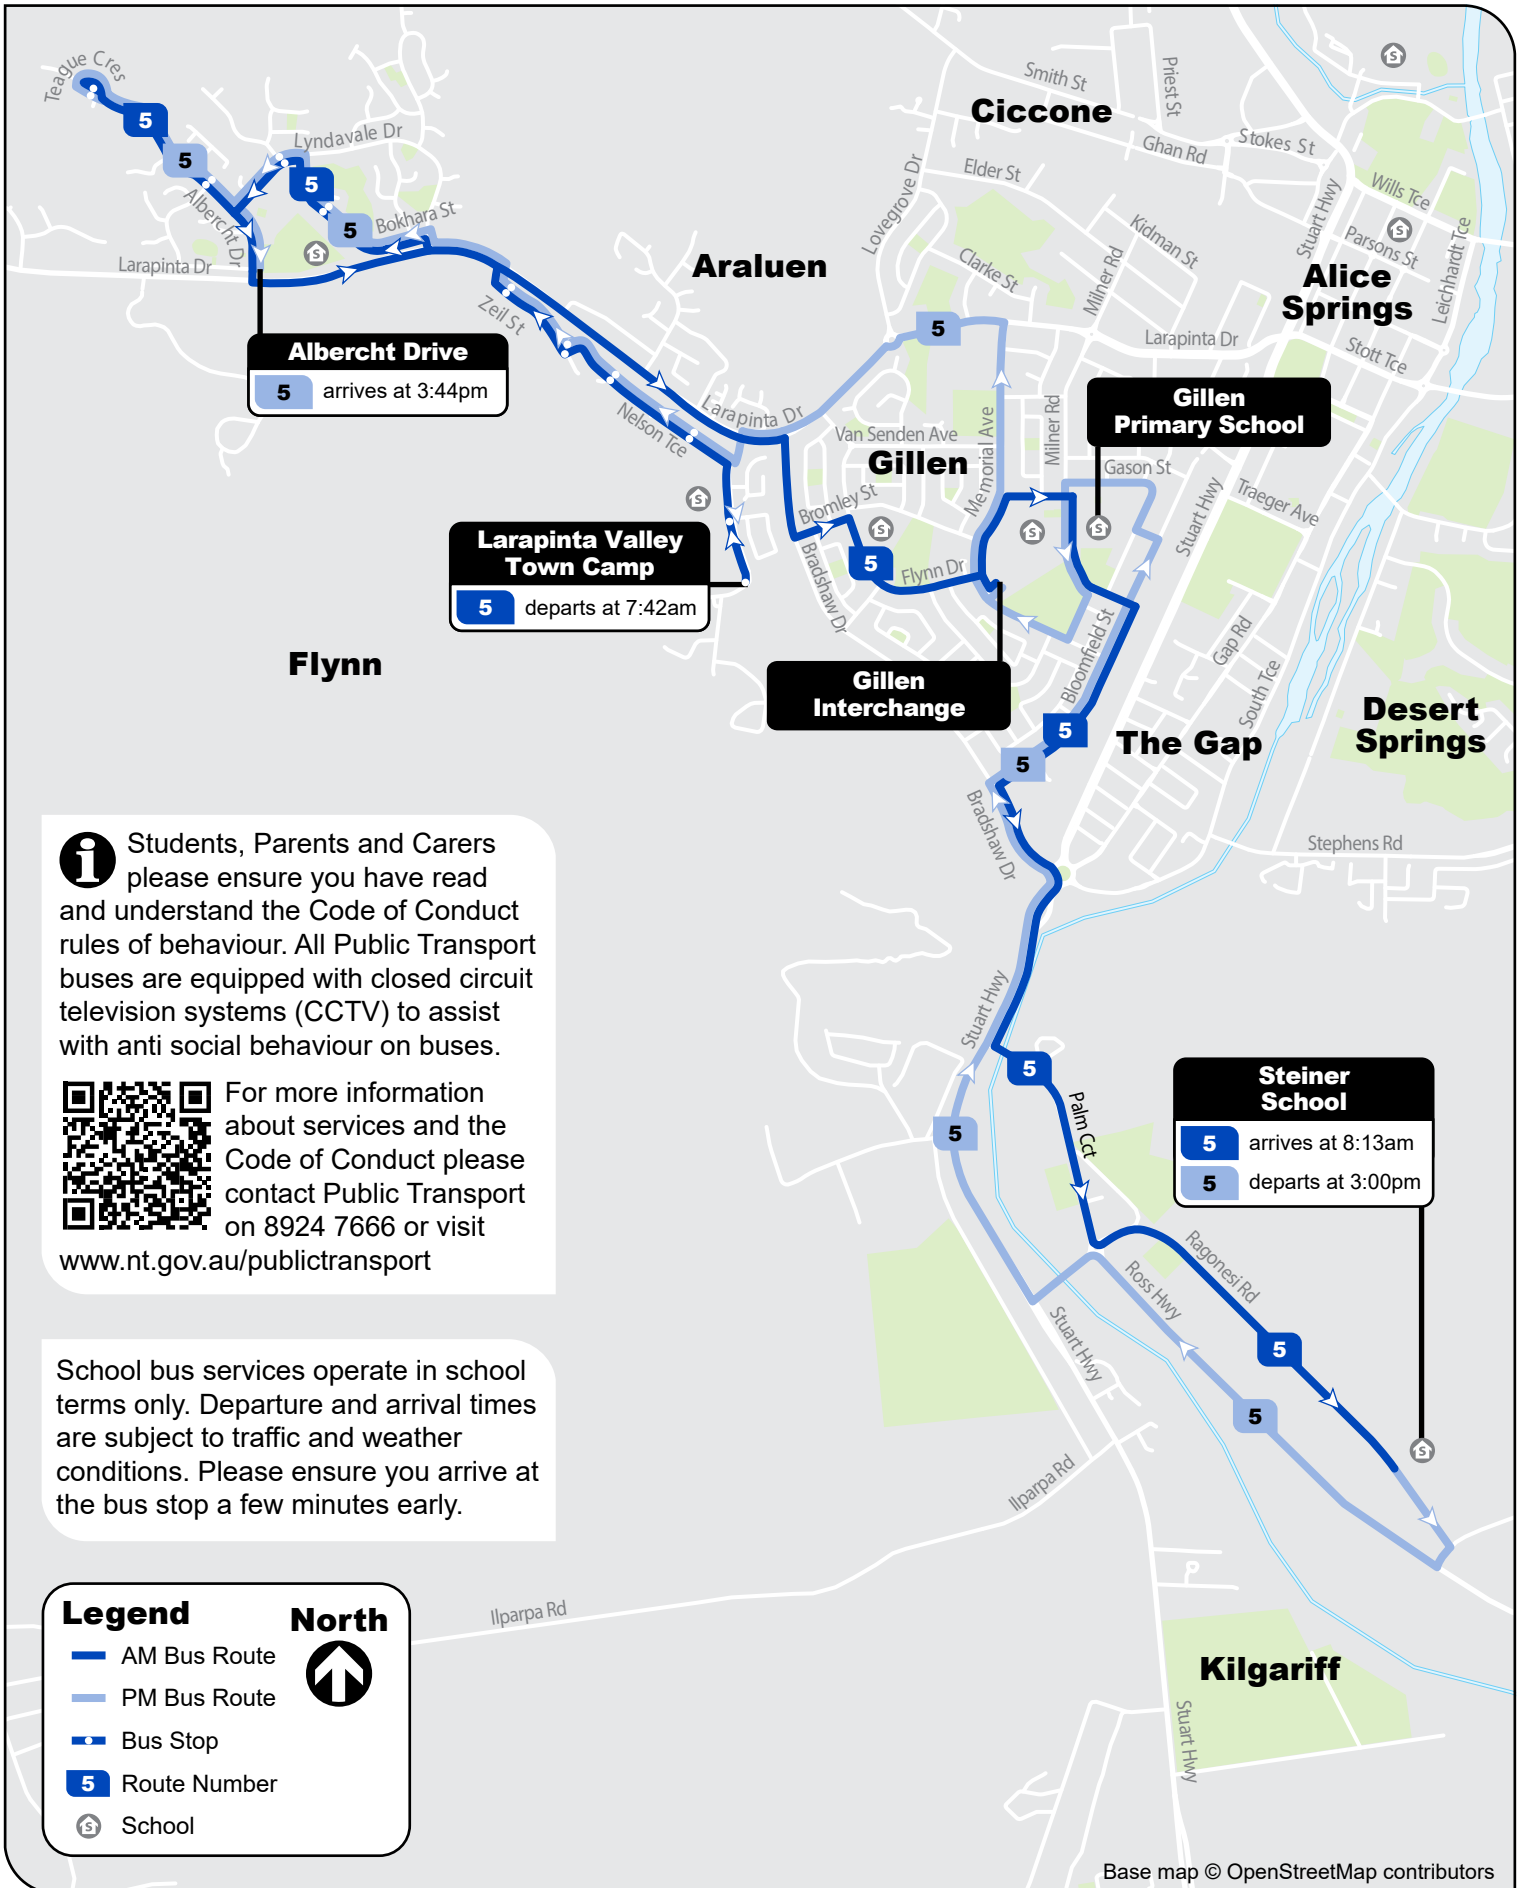

## Alice Springs School Bus

### AM Service

Larapinta Valley Town Camp - Gillen Interchange - Gillen Primary School - Steiner School

### PM Service

Steiner School - Gillen Primary School - Gillen Interchange - Albercht Drive

**i** Students, Parents and Carers please ensure you have read and understand the Code of Conduct rules of behaviour. All Public Transport buses are equipped with closed circuit television systems (CCTV) to assist with anti social behaviour on buses.

### Legend

- AM Bus Route
- PM Bus Route
- Bus Stop
- Route Number
- School

North