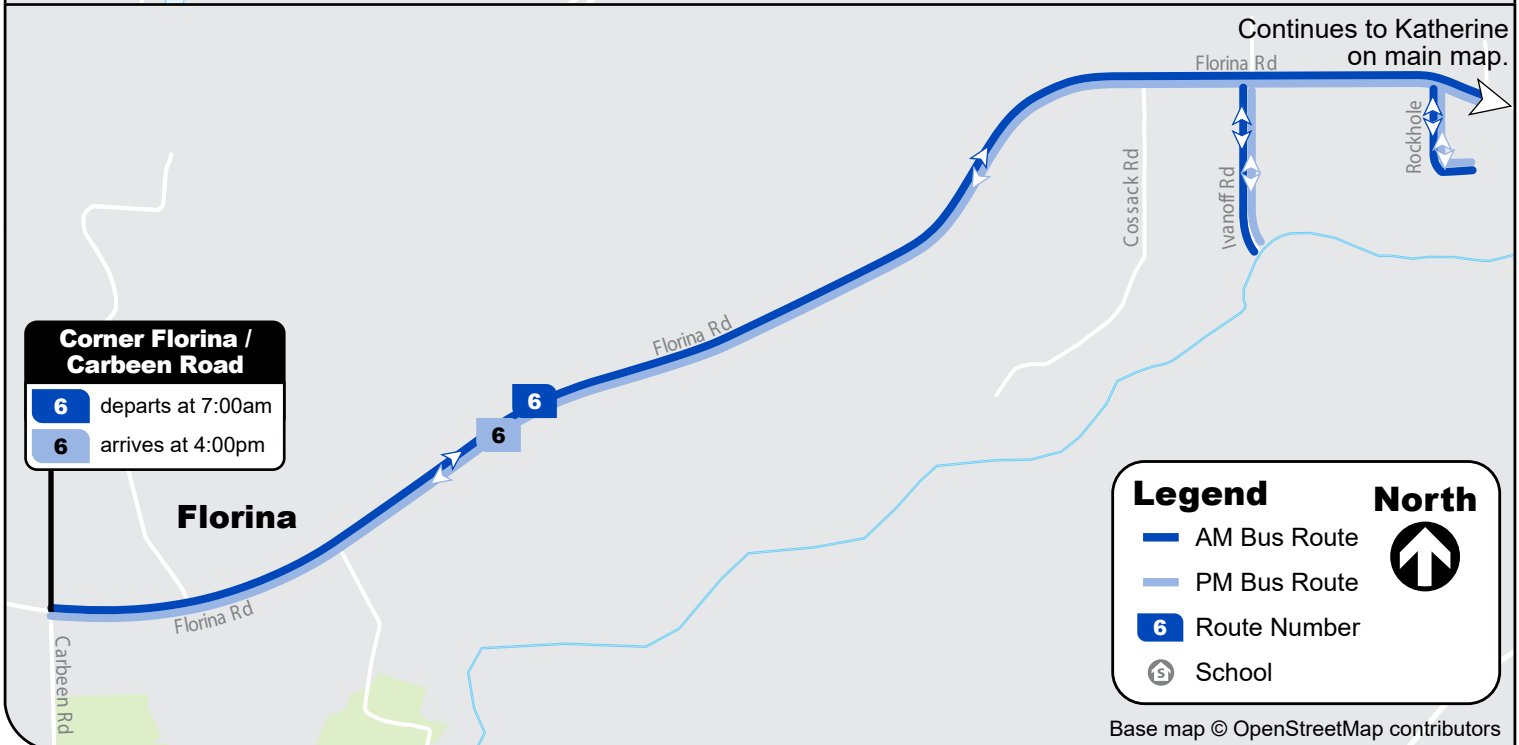

6

Katherine High School Bus Service

AM Service

Corner of Florina and Carbeen Roads to Katherine High School

PM Service

Katherine High School and MacFarlane Primary School to corner of Florina and Carbeen Roads

Base map © OpenStreetMap contributors