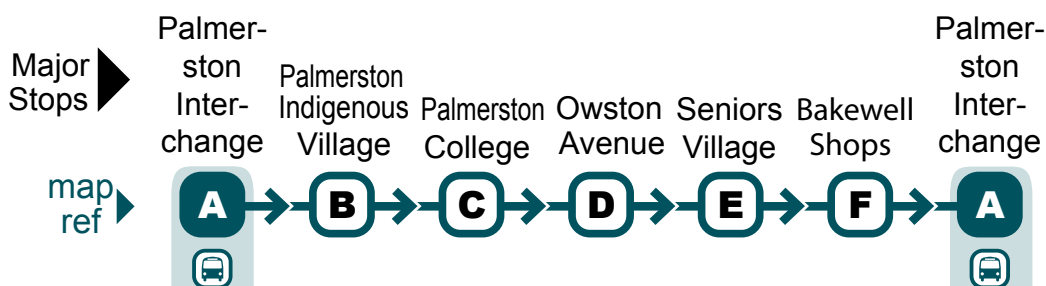

Palmerston to Palmerston

via Indigenous Village , Rosebery and Bellamack

Bus Route

Saturday

am	77	6:05	6:11	6:17	6:20	6:23	6:29	6:35
	77	6:45	6:51	6:57	7:00	7:03	7:09	7:15
	77	7:45	7:51	7:57	8:00	8:03	8:09	8:15
	77	8:20	8:26	8:32	8:35	8:38	8:44	8:50
	77	9:25	9:31	9:37	9:41	9:44	9:50	9:56
	77	11:35	11:41	11:47	11:51	11:55	12:00	12:07
pm	77	12:40	12:46	12:52	12:56	12:59	1:05	1:11
	77	1:45	1:51	1:57	2:01	2:04	2:10	2:16
	77	2:50	2:56	3:02	3:06	3:09	3:15	3:21
	77	3:55	4:01	4:07	4:11	4:14	4:40	4:26
	77	5:00	5:06	5:12	5:16	5:19	5:25	5:31
	77	6:05	6:11	6:17	6:21	6:24	6:30	6:36
	77	8:15	8:21	8:27	8:30	8:33	8:39	8:45
	77	9:20	9:26	9:32	9:35	9:38	9:44	9:50
	77	10:25	10:31	10:37	10:40	10:43	10:48	10:54

Sunday & Public Holidays

am	77	7:45	7:51	7:57	8:00	8:03	8:09	8:15
	77	8:20	8:26	8:32	8:35	8:38	8:44	8:50
	77	9:25	9:31	9:37	9:41	9:44	9:50	9:56
	77	11:35	11:41	11:47	11:51	11:55	12:00	12:06
pm	77	12:40	12:46	12:52	12:56	12:59	1:05	1:11
	77	1:45	1:51	1:57	2:01	2:04	2:10	2:16
	77	2:50	2:56	3:02	3:06	3:09	3:15	3:21
	77	3:55	4:01	4:07	4:11	4:14	4:20	4:26
	77	5:00	5:06	5:12	5:16	5:19	5:25	5:31
	77	6:05	6:11	6:17	6:21	6:24	6:30	6:36

i Timing points are estimates only and are subject to traffic and weather conditions.

i There are no bus services on Good Friday and Christmas Day