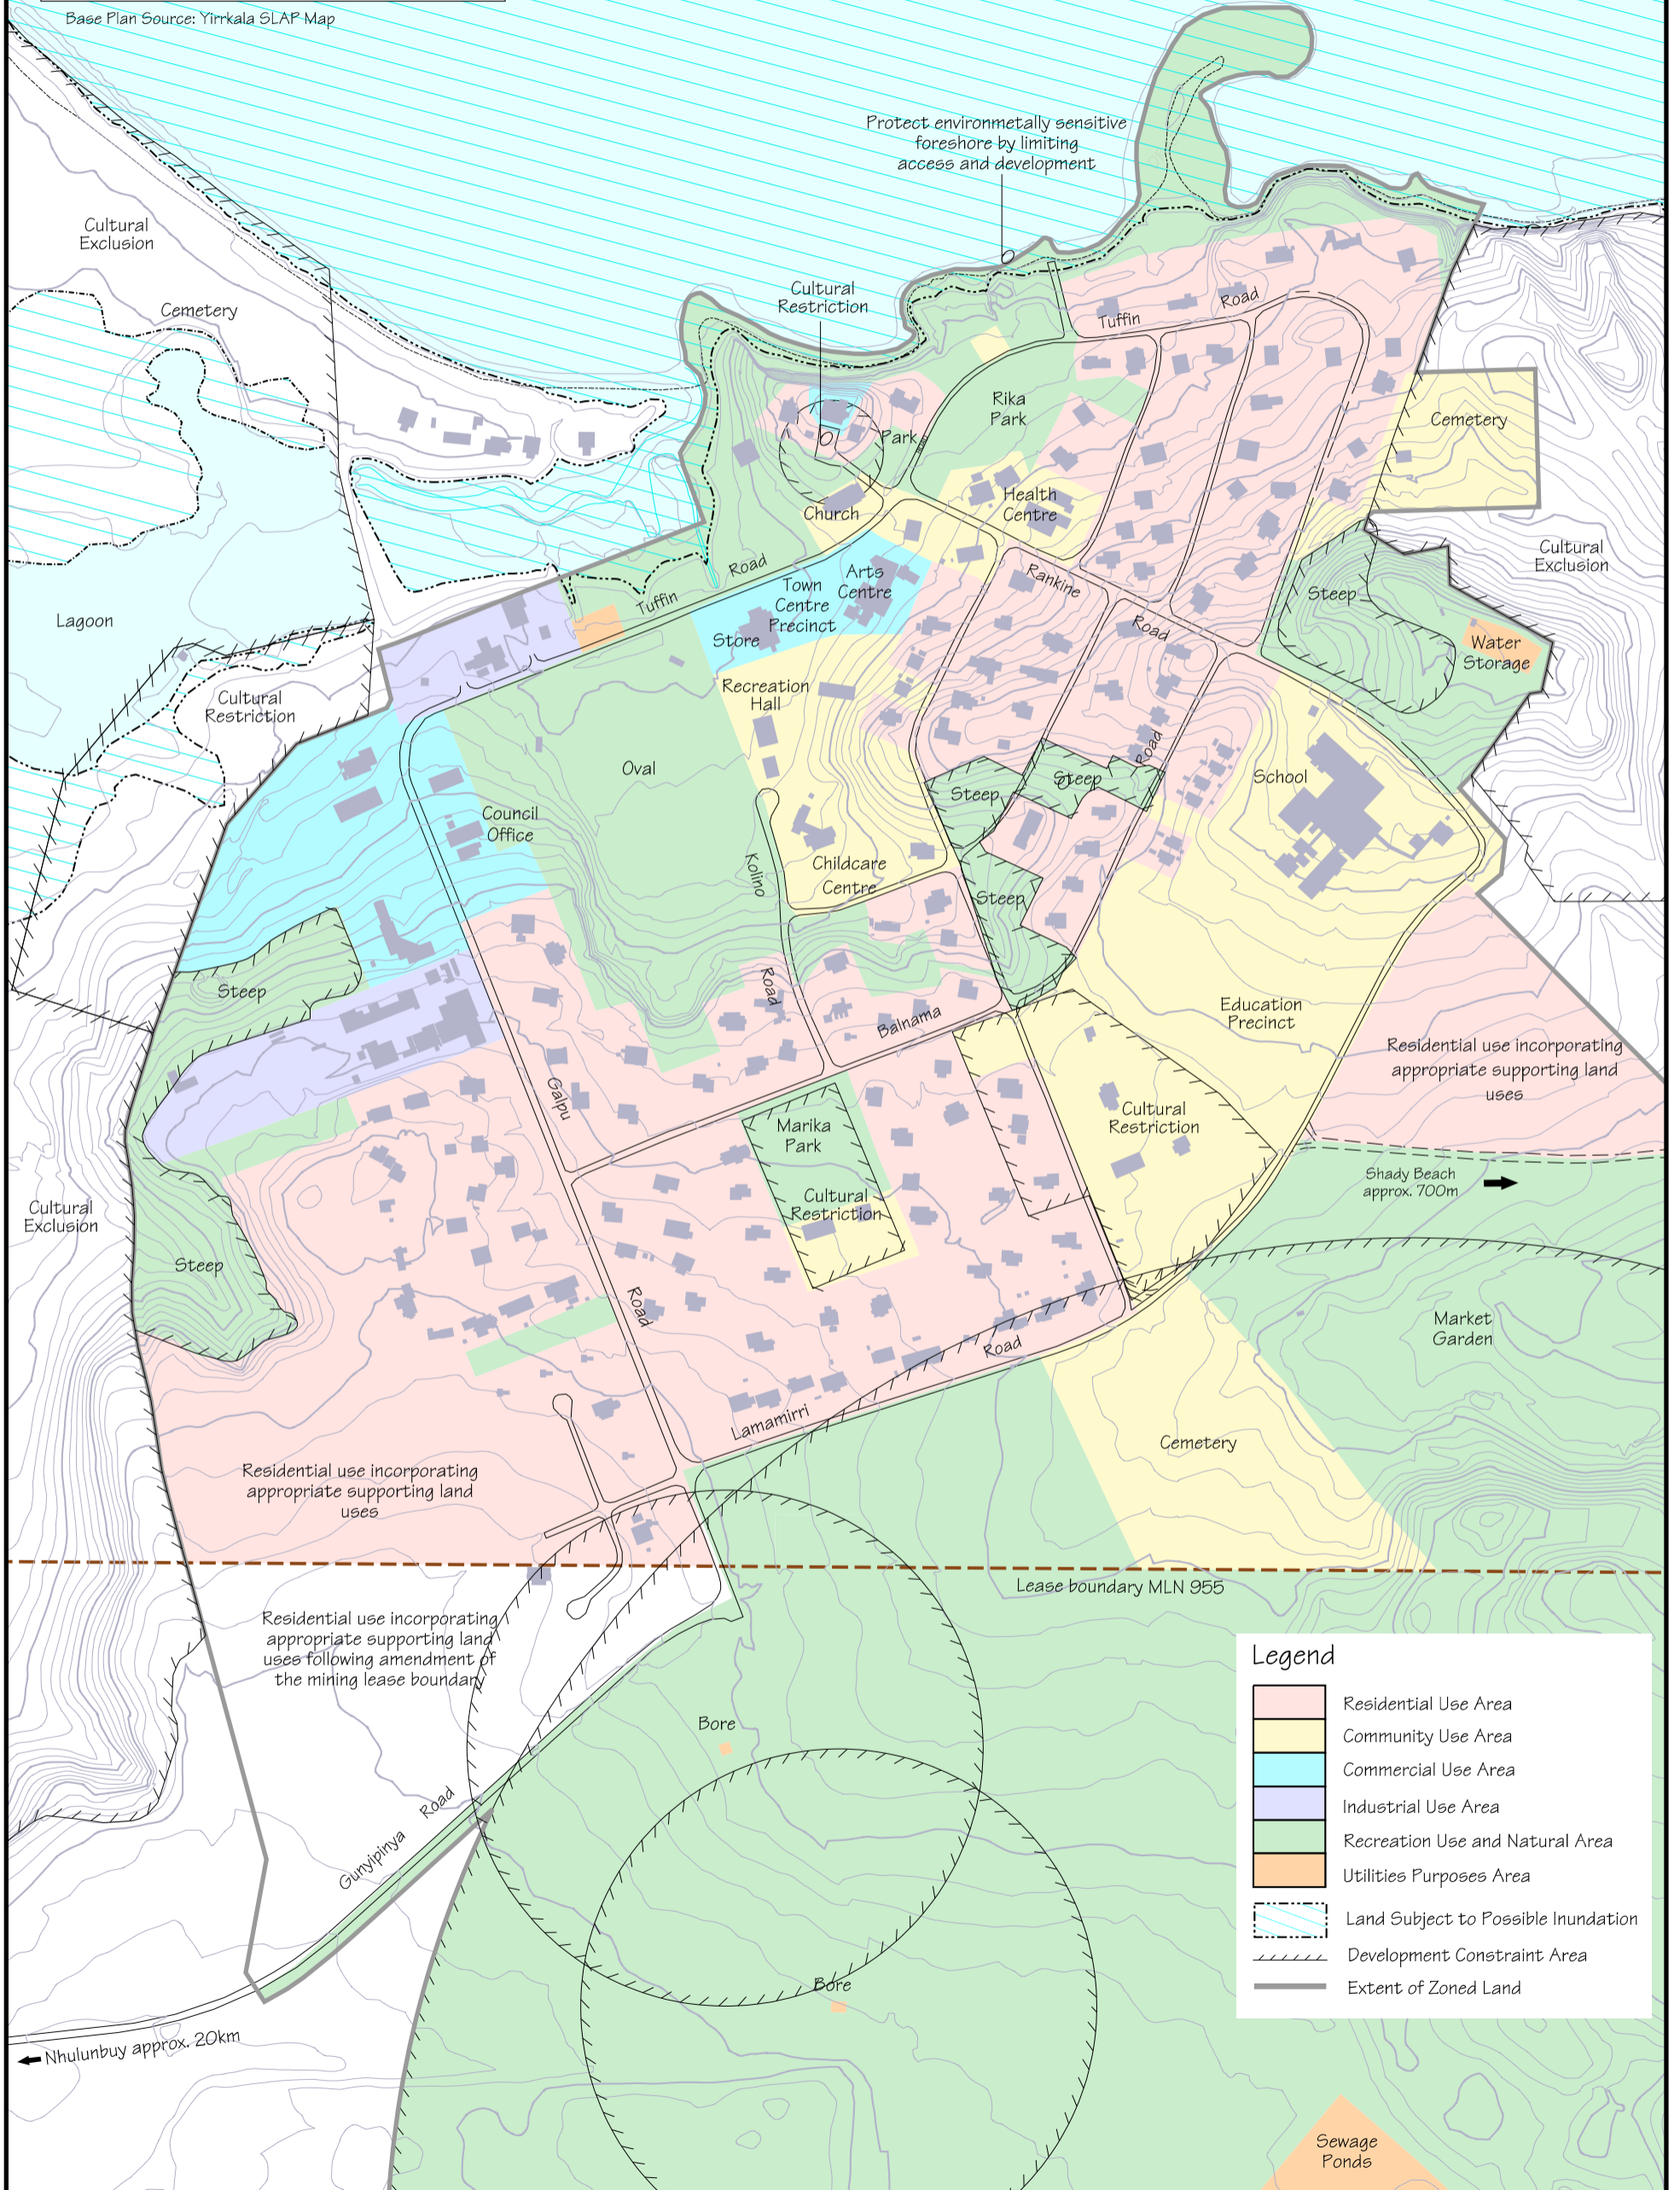

Yirrkala Area Plan

November 2014

Township Growth

The Area Plan provides the framework for the orderly development of Yirrkala through the identification of areas for appropriately located uses and compatible activities.

Base Plan Source: Yirrkala SLAP Map

Legend

- Residential Use Area
- Community Use Area
- Commercial Use Area
- Industrial Use Area
- Recreation Use and Natural Area
- Utilities Purposes Area
- Land Subject to Possible Inundation
- Development Constraint Area
- Extent of Zoned Land