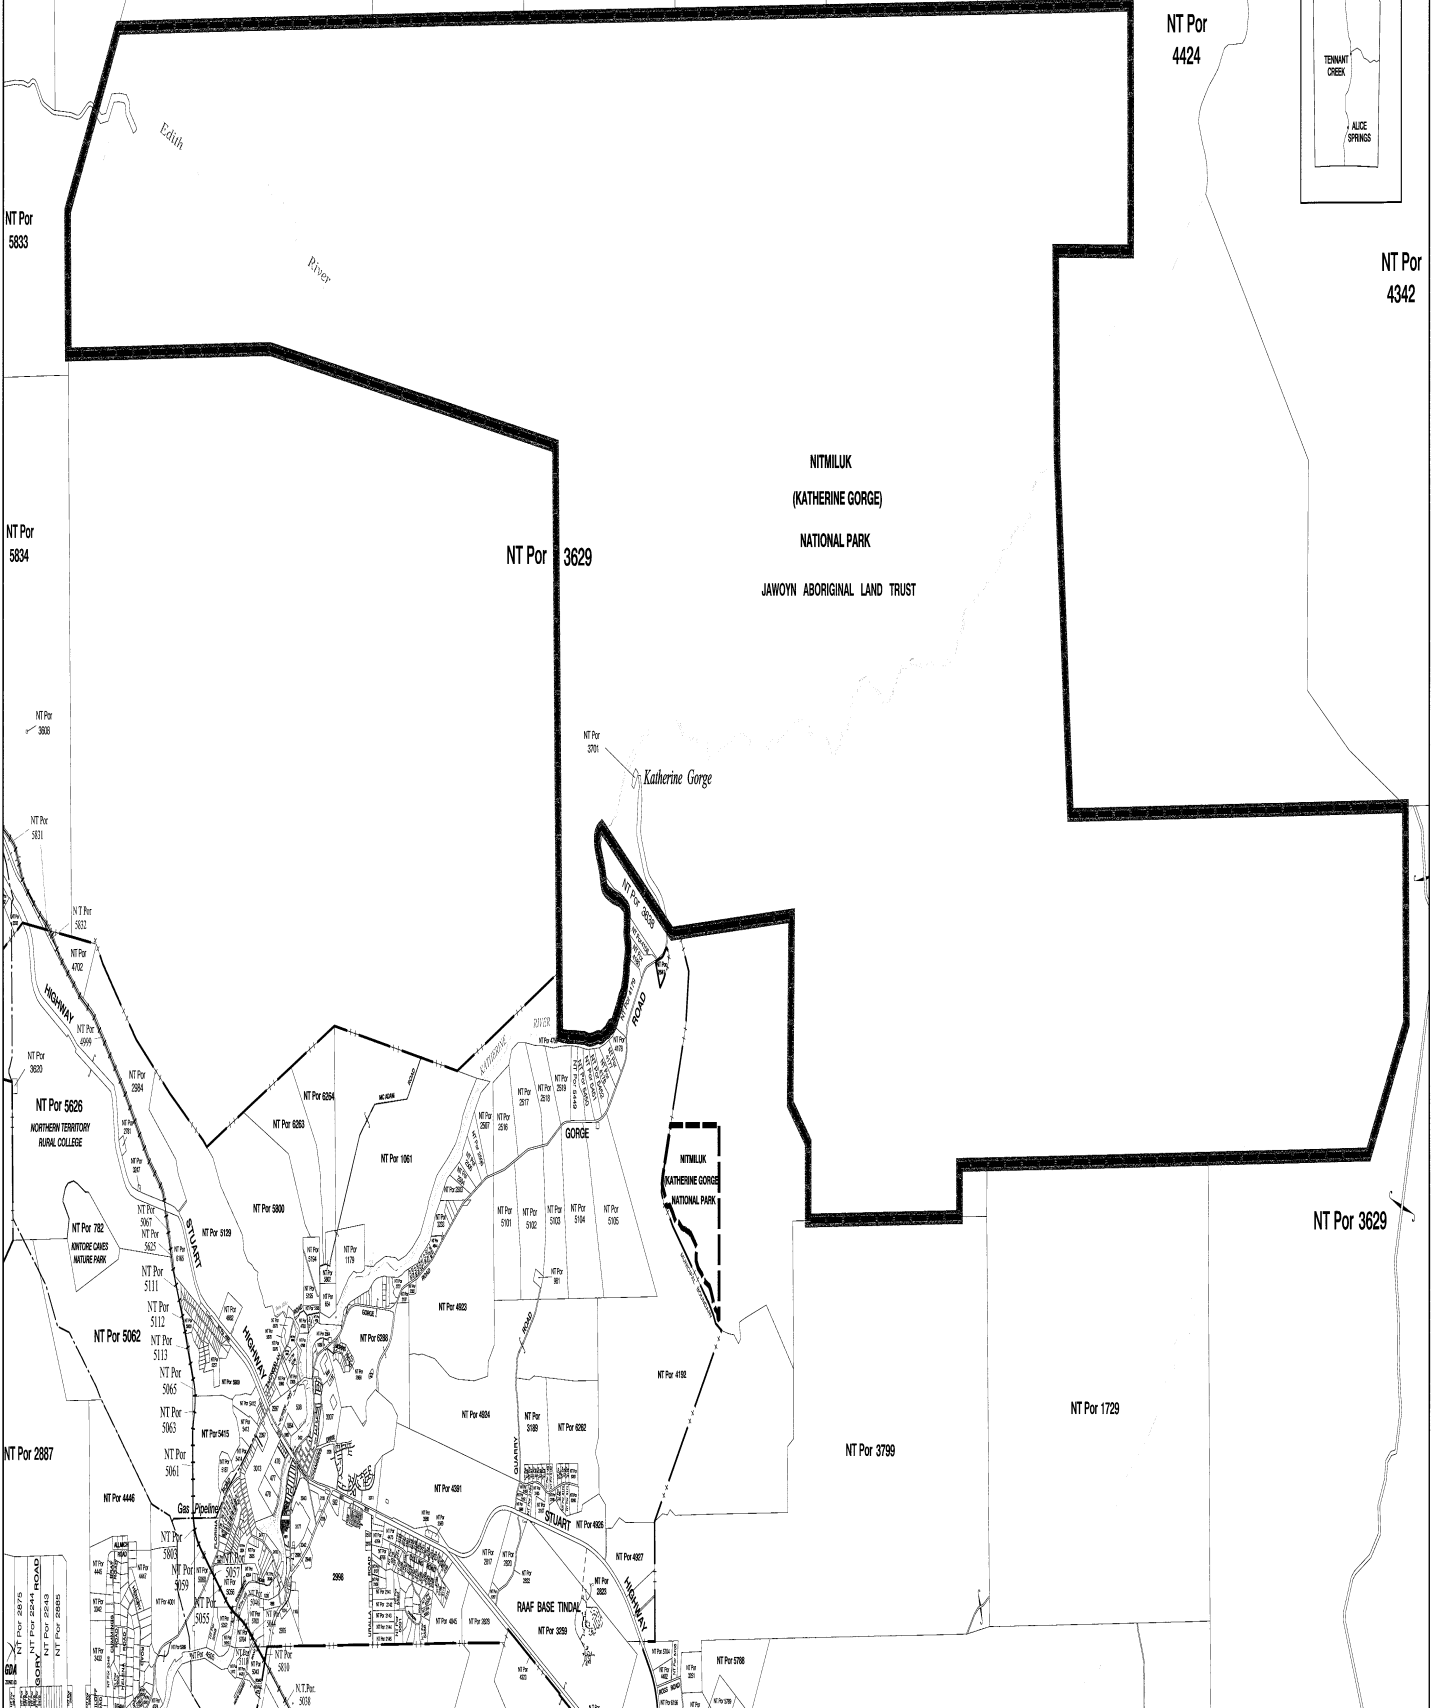

NITMILUK (KATHERINE GORGE) NATIONAL PARK BUILDING AREA (BBKAT 002)

Minister for Lands and Planning
Date: 10/9/04

Municipal Boundary ————
Northern Territory Government Gazette No. G1, 7 January, 2004
Nitmiluk (Katherine Gorge) Park Boundary - - - -
As provided for under the Nitmiluk (Katherine Gorge) National Park Act
Building Area Boundary —————
Cadastre Current as at 25/08/2004 Source: Northern Territory DCCB

CP4964