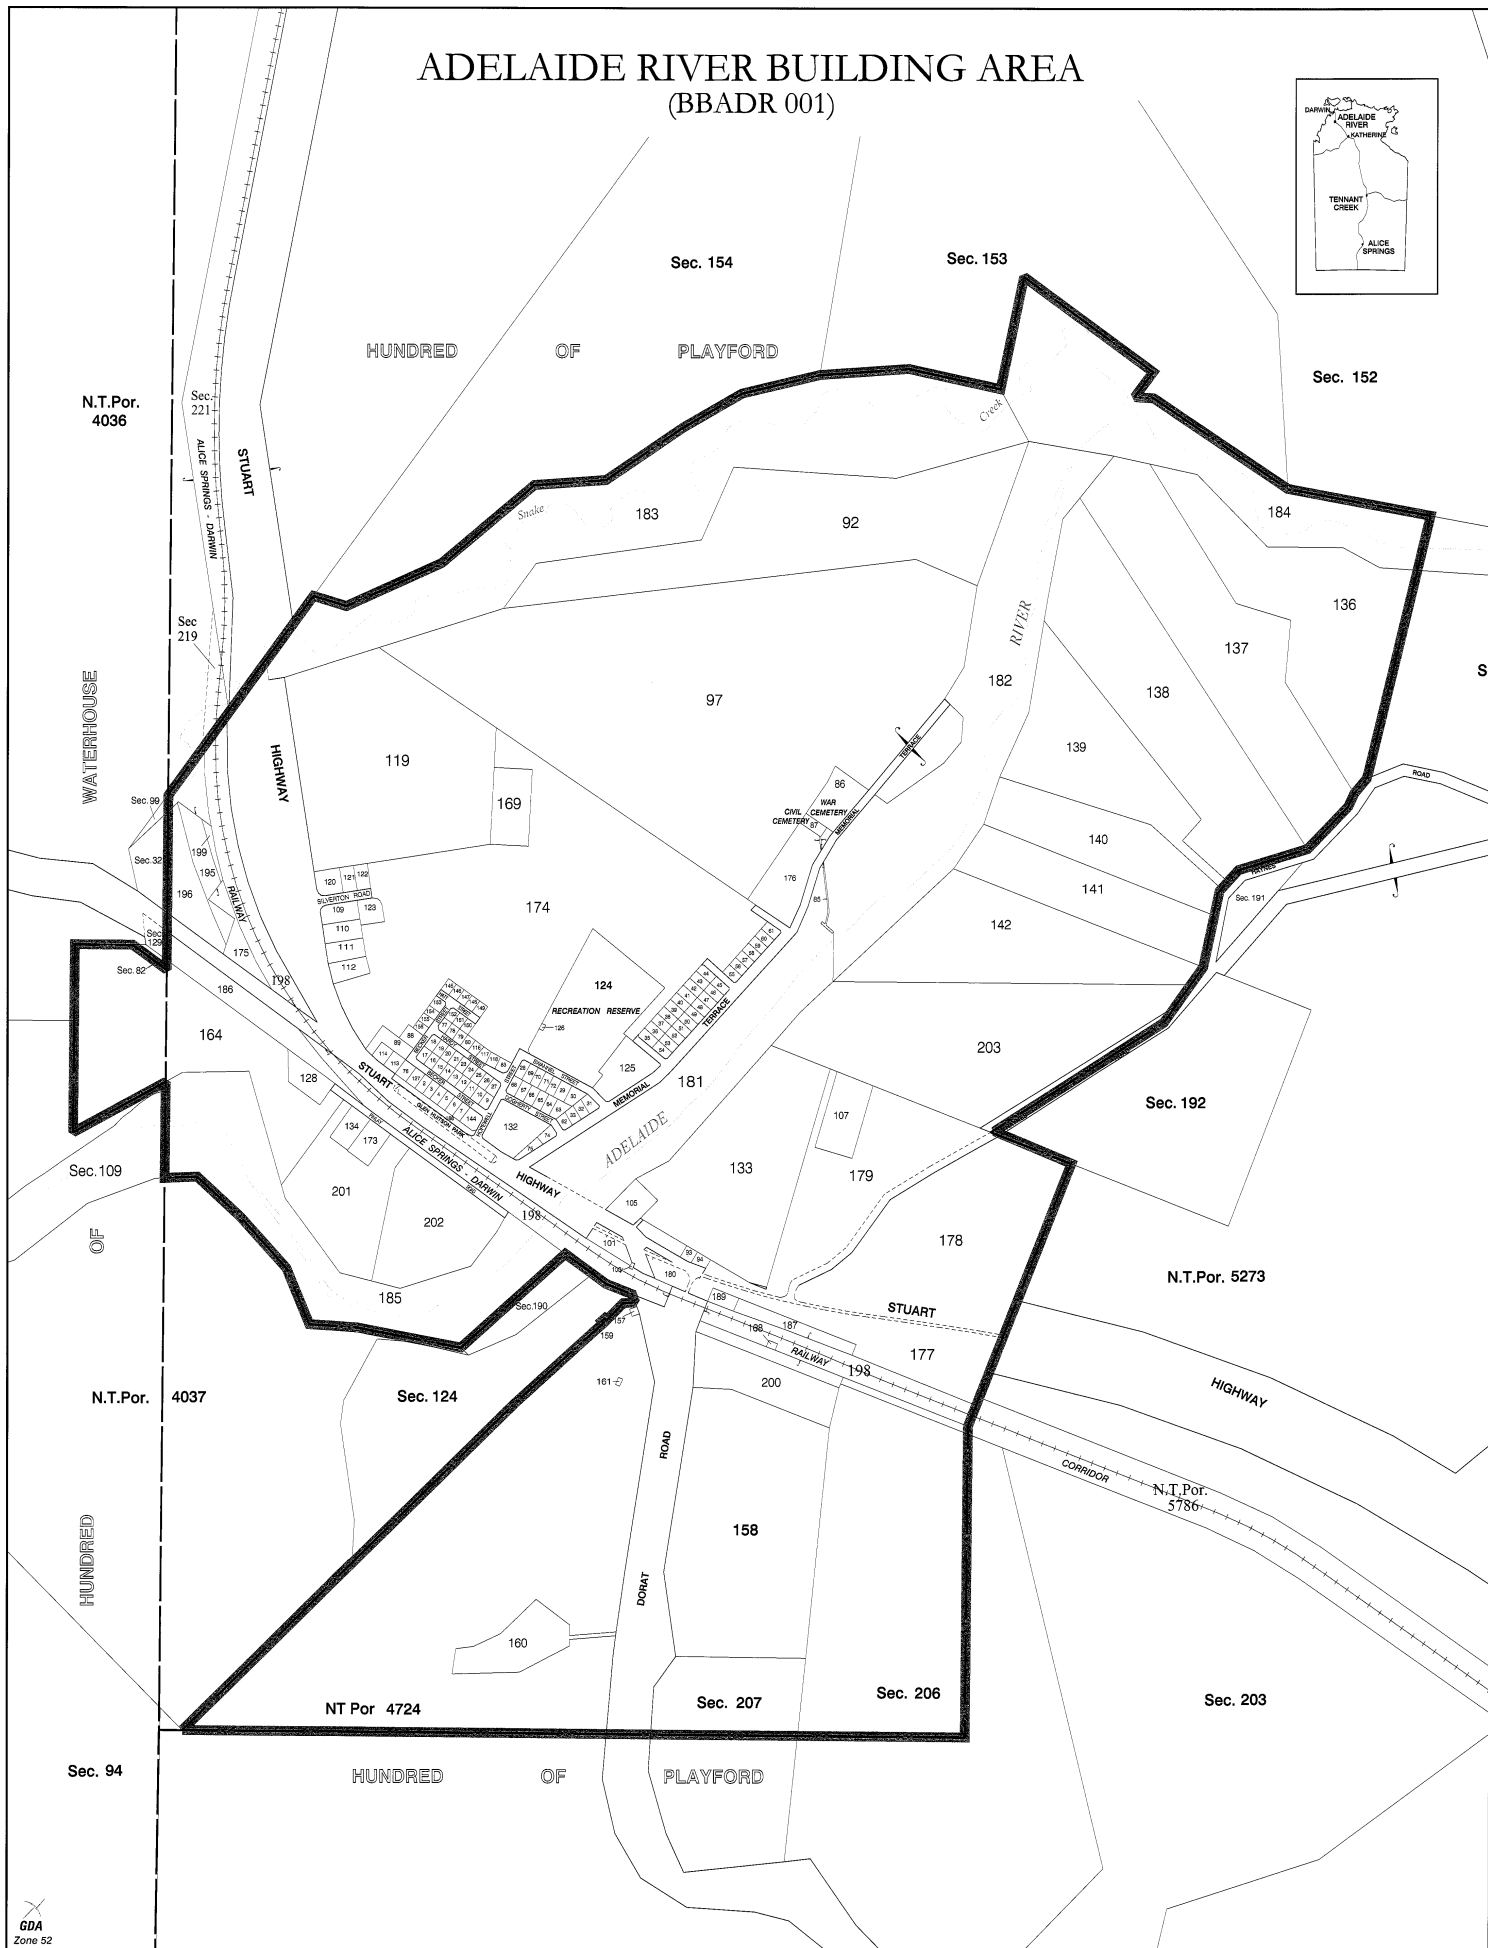

ADELAIDE RIVER BUILDING AREA (BBADR 001)

GDA
Zone 52

Town Boundary ————
Northern Territory Government Gazette No. 15, 9 April, 1976
Northern Territory Government Gazette No. G19, 11 May, 1988
Hundred Boundary ————
Building Area Boundary ————

Minister for Lands and Planning
Date: 10/9/04

CP4954