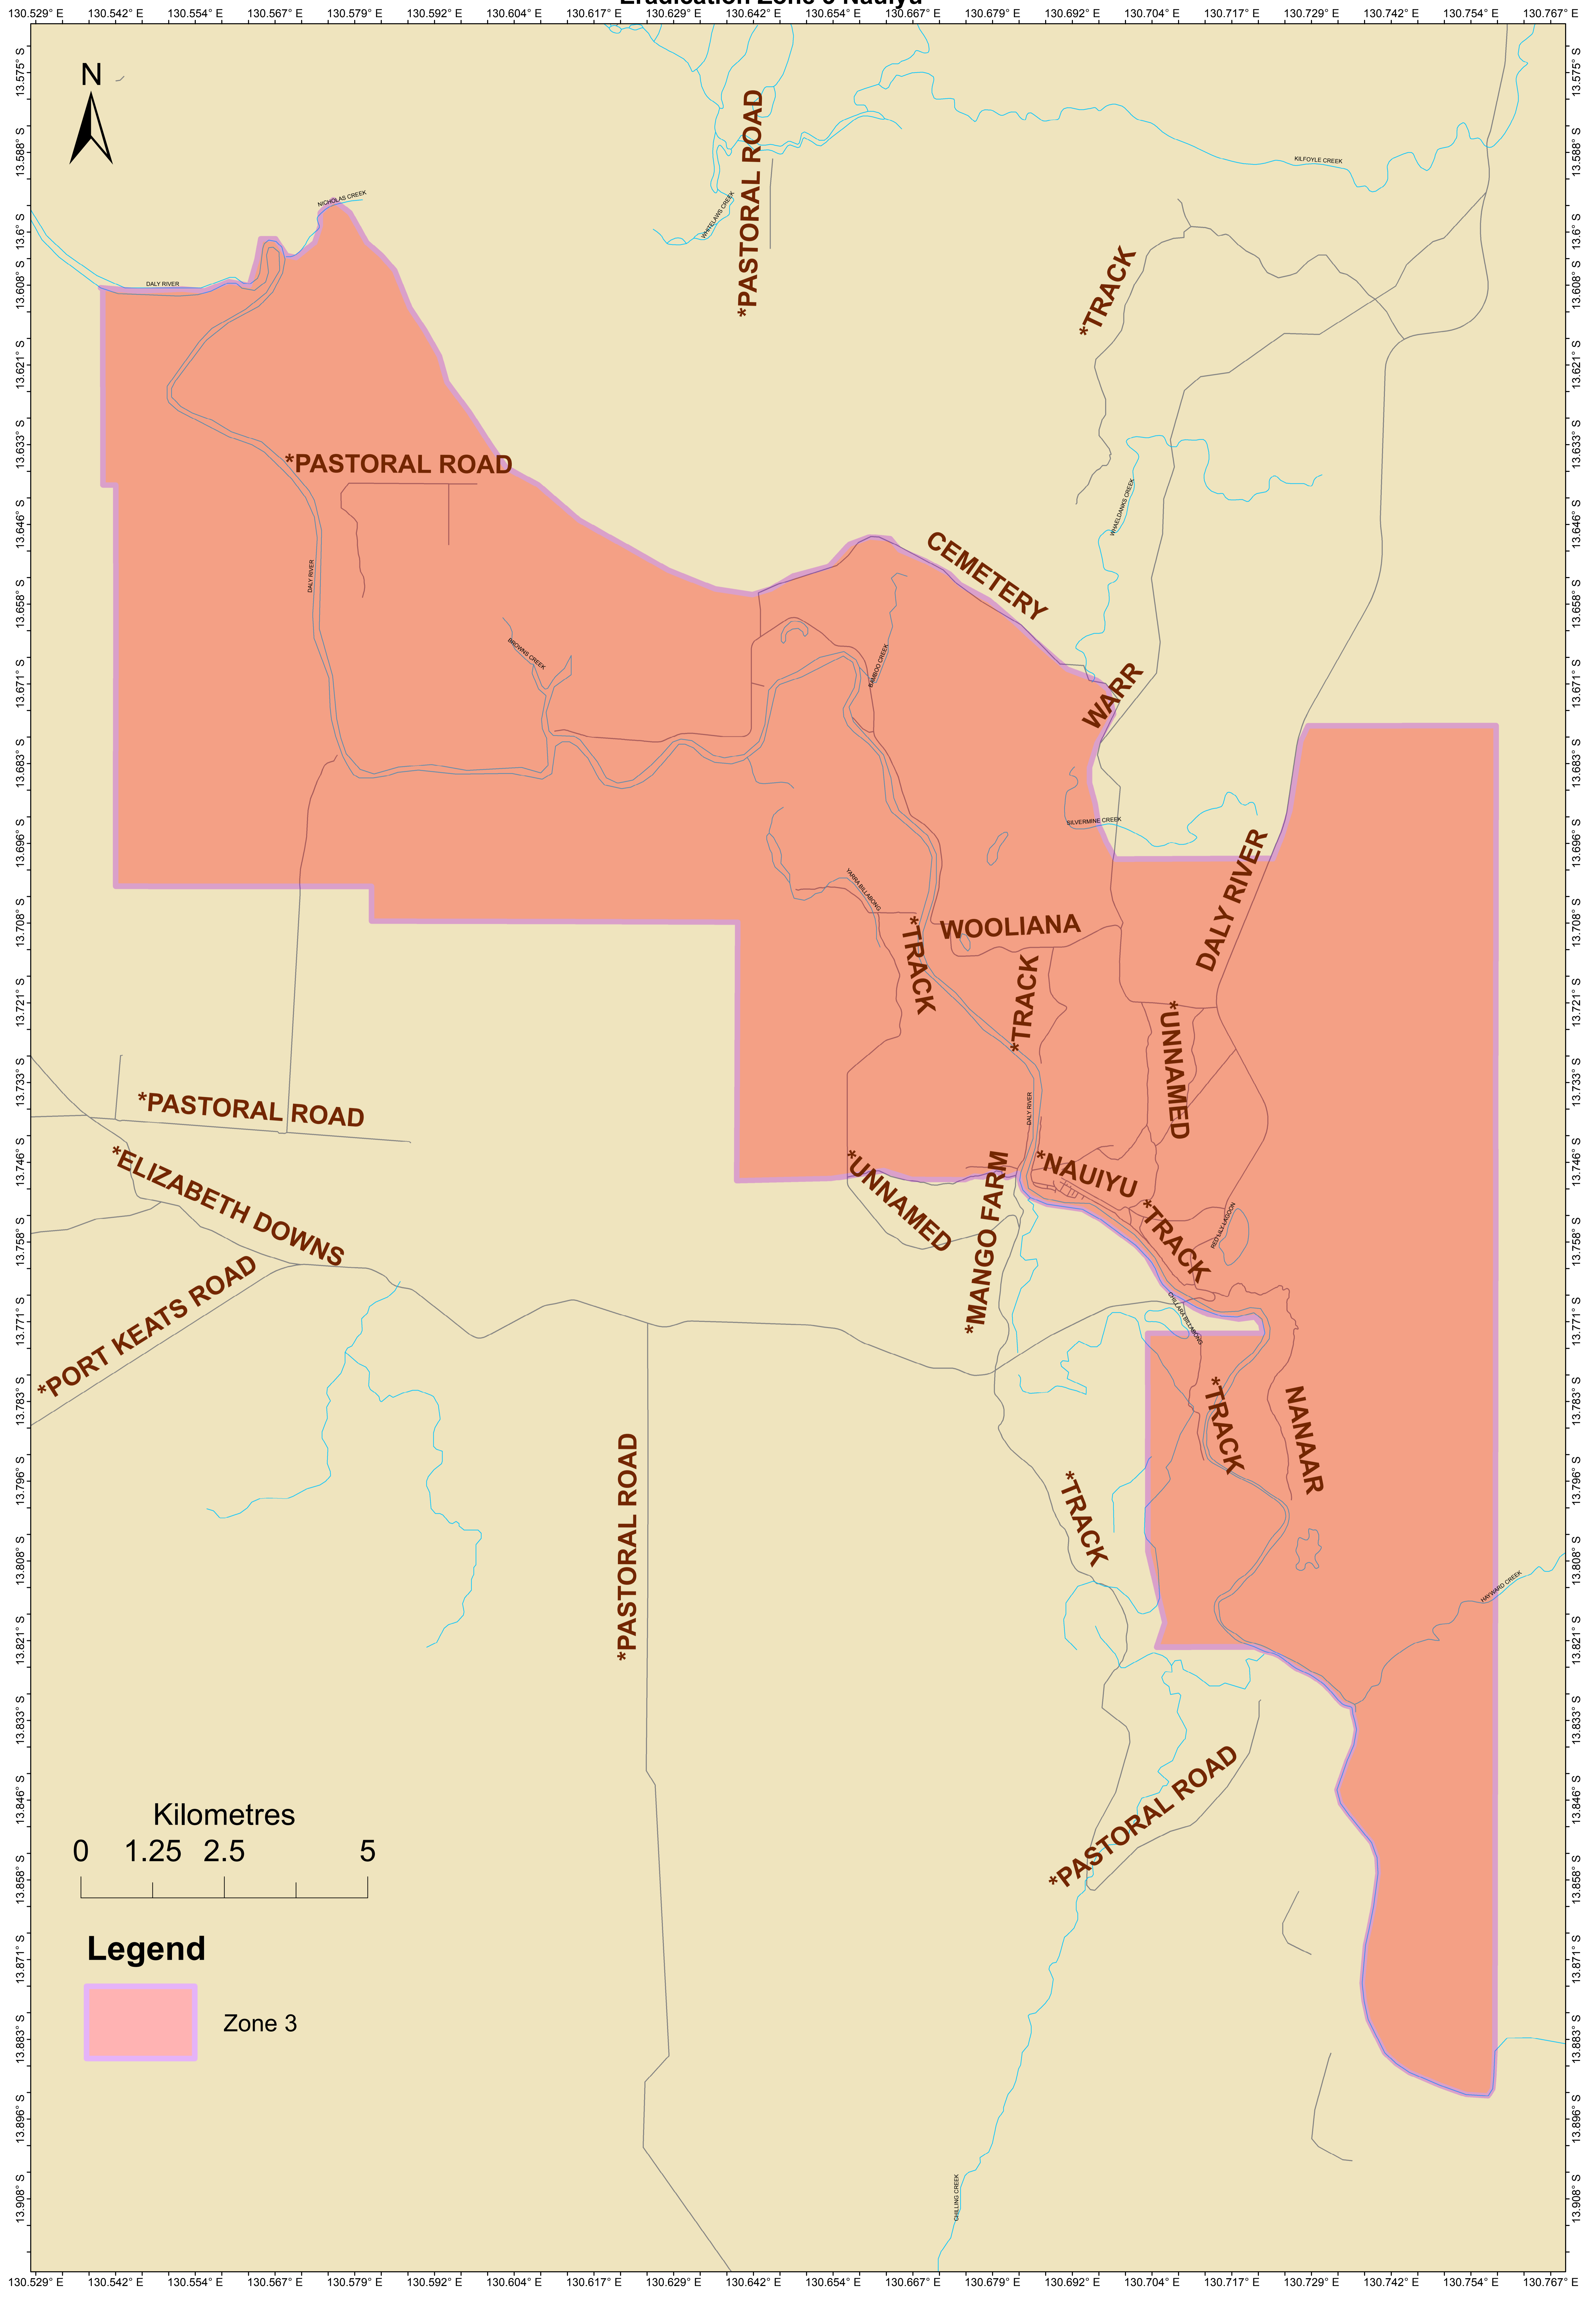

Eradication Zone 3 Nuiyu

Legend

 Zone 3