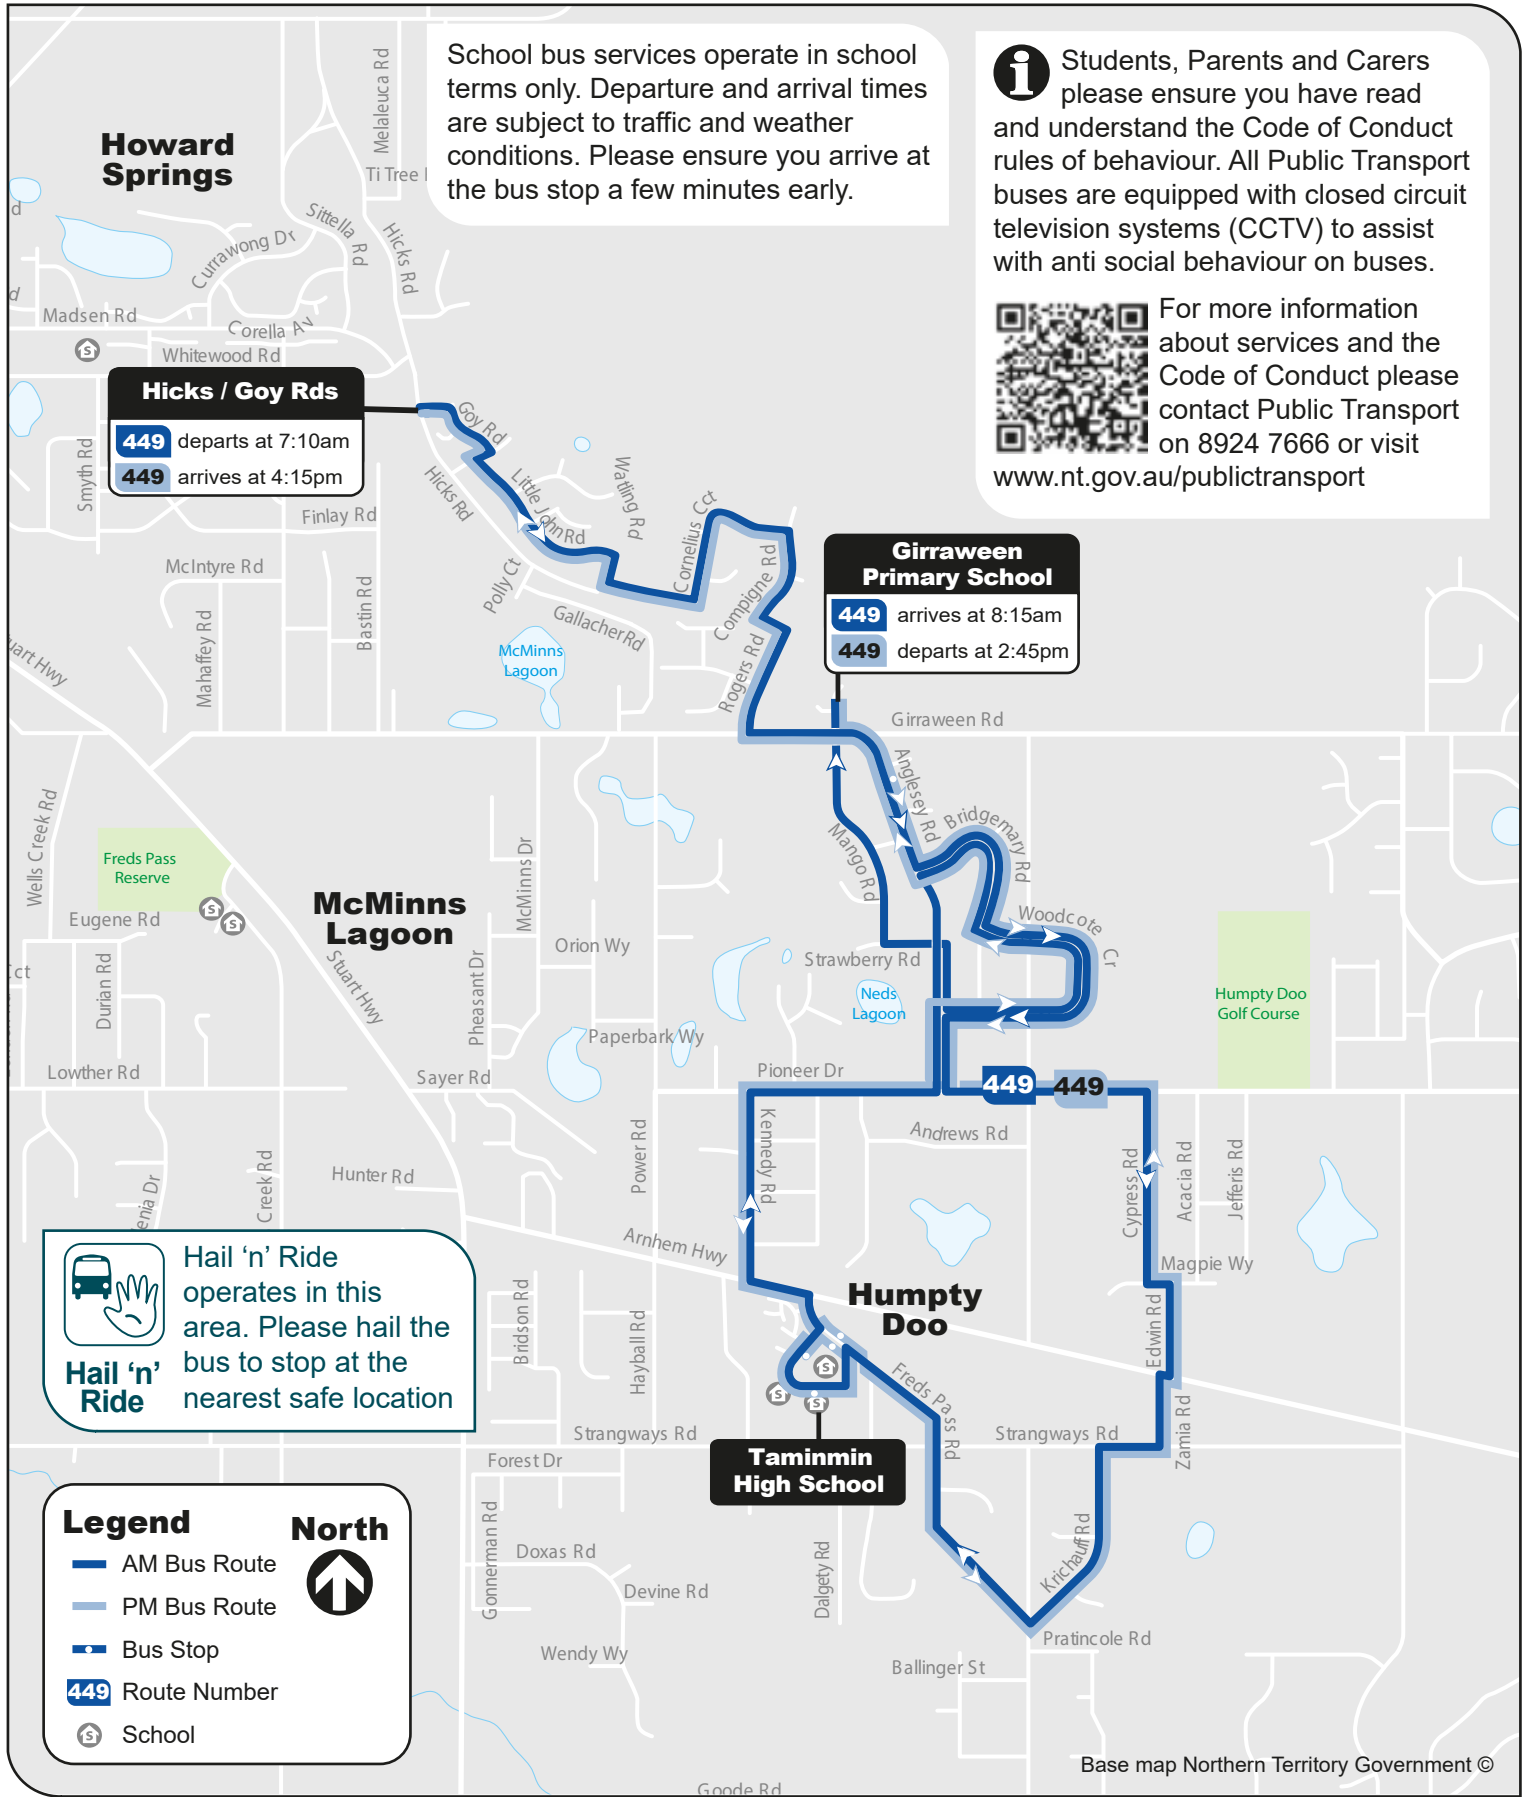

449

Taminmin High School / Girraween Primary School Bus Service

AM Service

449 Girraween to Taminmin High School and Girraween Primary School

PM Service

449 Girraween Primary School and Taminmin High School to Girraween

For more information about services and the Code of Conduct please contact Public Transport on 8924 7666 or visit www.nt.gov.au/publictransport

Hicks / Goy Rds

449 departs at 7:10am
449 arrives at 4:15pm

Girraween Primary School

449 arrives at 8:15am
449 departs at 2:45pm

McMinn's Lagoon

Humpty Doo

Taminmin High School

Hail 'n' Ride

Hail 'n' Ride operates in this area. Please hail the bus to stop at the nearest safe location

Legend

- AM Bus Route
- PM Bus Route
- Bus Stop
- 449 Route Number
- School

North

Base map Northern Territory Government ©