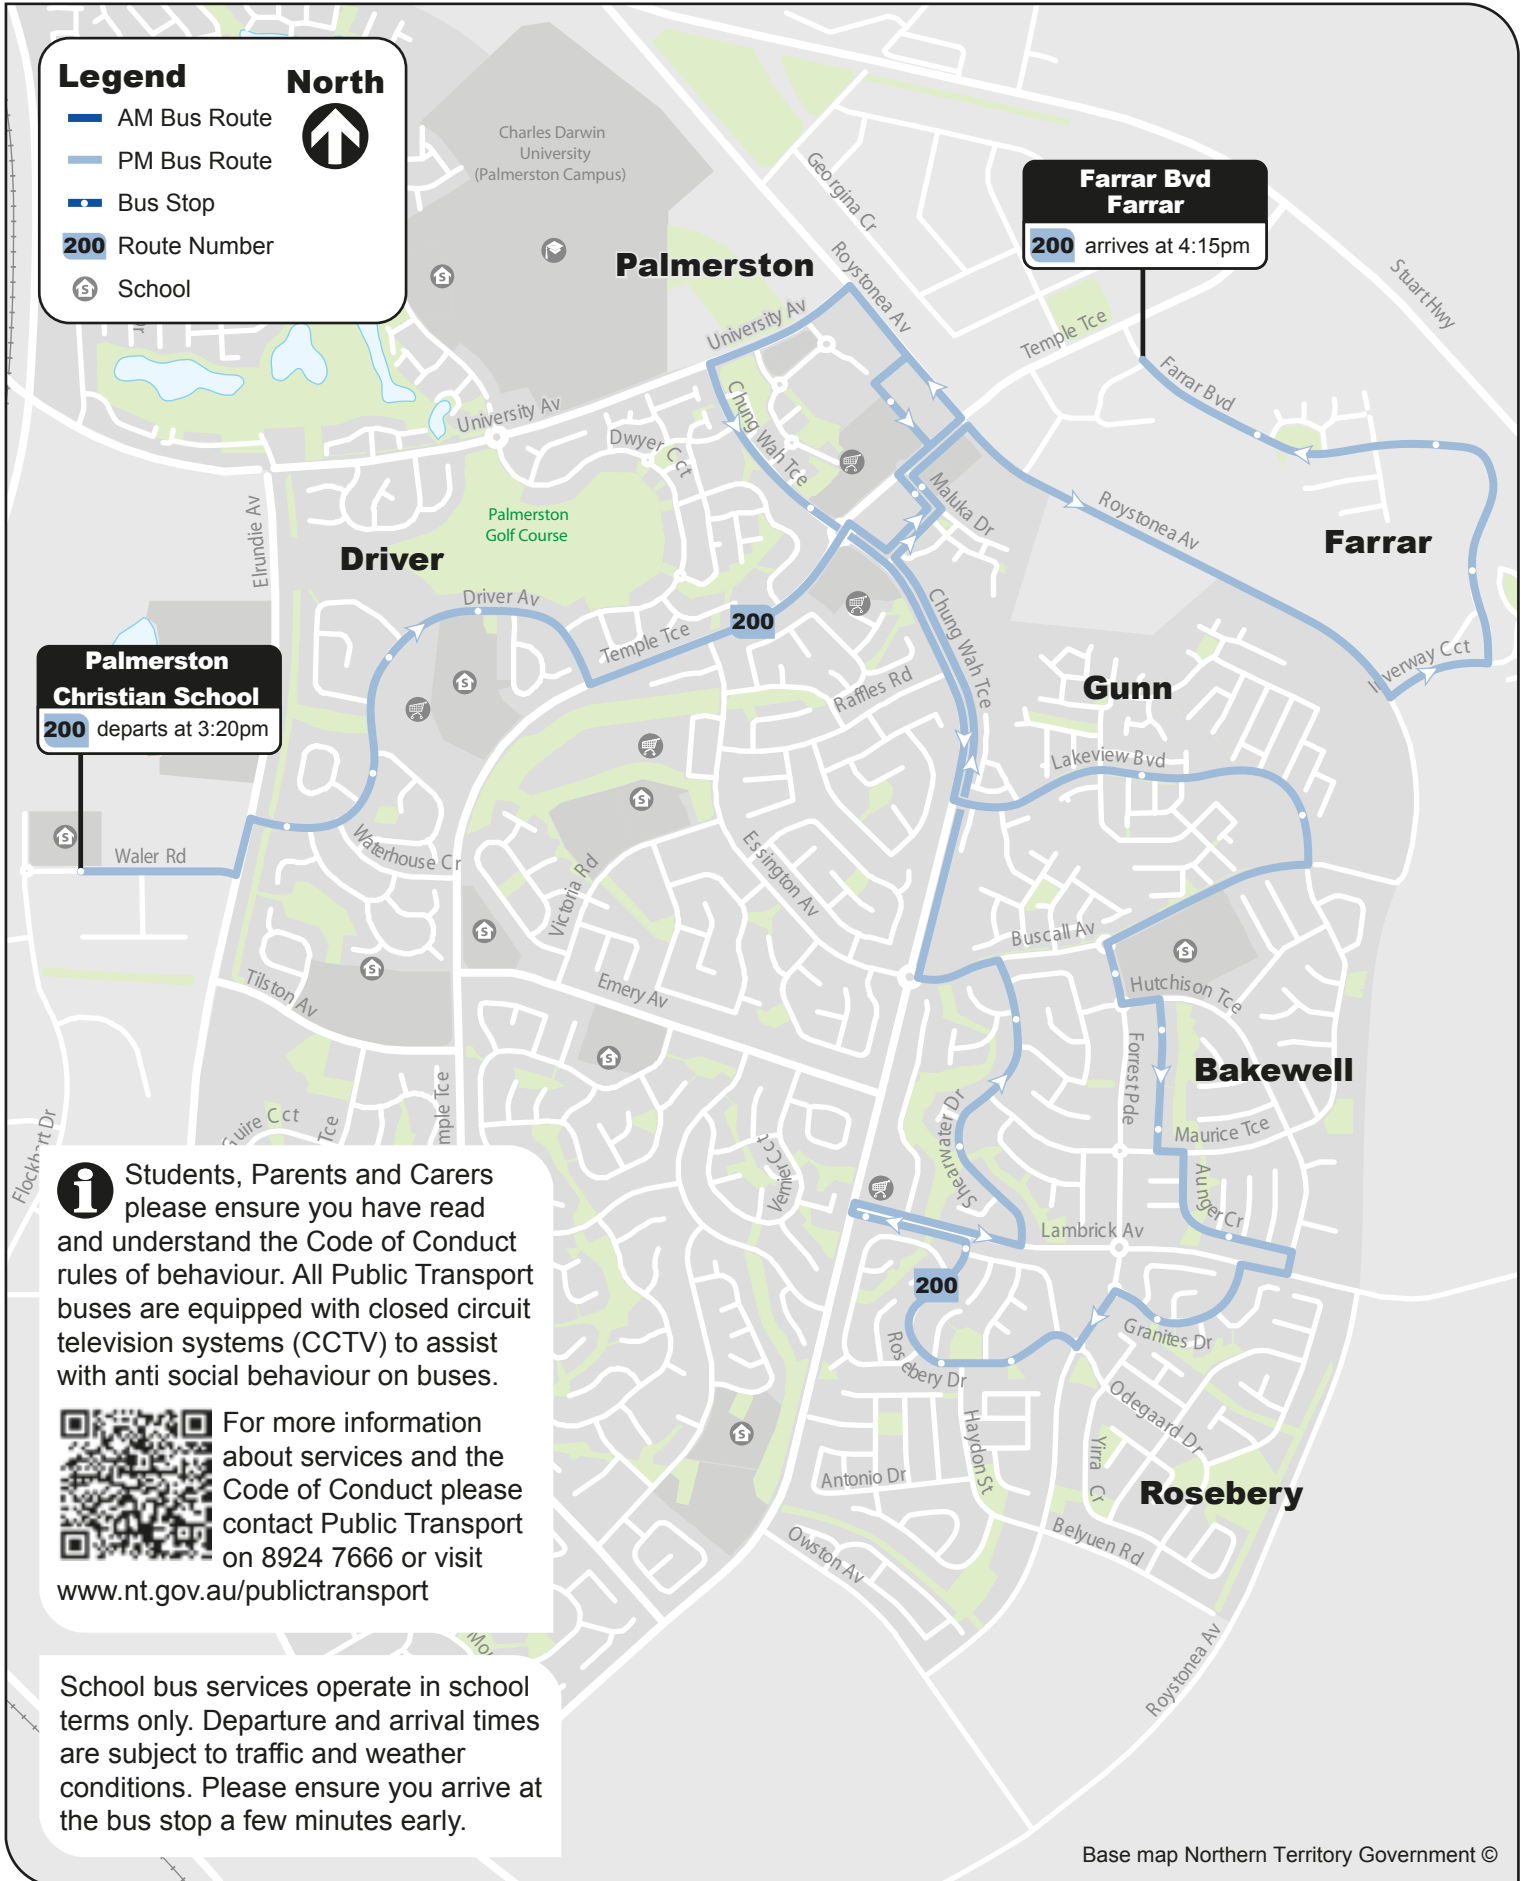

200

Palmerston Christian School Bus Service

PM Service

200 Palmerston Christian School to Farrar via Gunn, Rosebery and Bakewell

Legend

- AM Bus Route
- PM Bus Route
- Bus Stop
- 200 Route Number
- School

North

Palmerston Christian School
200 departs at 3:20pm

Farrar Bvd Farrar
200 arrives at 4:15pm

i Students, Parents and Carers please ensure you have read and understand the Code of Conduct rules of behaviour. All Public Transport buses are equipped with closed circuit television systems (CCTV) to assist with anti social behaviour on buses.

Base map Northern Territory Government ©