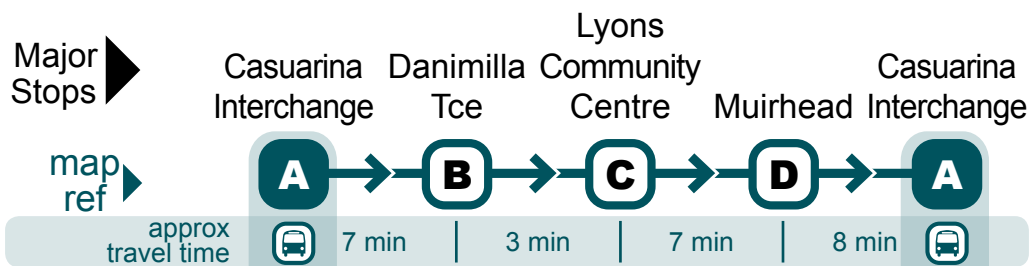

Casuarina to Casuarina via Wanguri, Lyons and Muirhead

Major Stops ▶

map ref ▶

approx travel time

Bus Route

Monday to Friday

		Casuarina Interchange	Danimilla Tce	Lyons Community Centre	Muirhead	Casuarina Interchange
		A	B	C	D	A
		7 min	3 min	7 min	8 min	
am	24	6:25	6:32	6:35	6:42	6:50
	24	6:55	7:02	7:05	7:12	7:20
	24	7:27	7:34	7:37	7:44	7:52
	24	8:02	8:09	8:12	8:19	8:27
	24	8:32	8:39	8:42	8:49	8:57
	24	9:32	9:39	9:42	9:49	9:57
	24	11:32	11:39	11:42	11:49	11:57
pm	24	12:27	12:34	12:37	12:44	12:52
	24	1:42	1:49	1:52	1:59	2:07
	24	2:37	2:44	2:47	2:54	3:02
	24	3:17	3:24	3:27	3:34	3:42
	24	4:37	4:44	4:47	4:54	5:02
	24	5:32	5:39	5:42	5:49	5:57
	24	6:37	6:44	6:47	6:54	7:02

i Timing points are estimates only and are subject to traffic and weather conditions.

i There are no bus services on Good Friday and Christmas Day.

Casuarina to Casuarina via Wanguri, Lyons and Muirhead

Bus Route

Saturday

		Casuarina Interchange	Danimilla Tce	Lyons Community Centre	Muirhead	Casuarina Interchange
am	24	6:25	6:32	6:35	6:42	6:50
	24	7:00	7:07	7:10	7:17	7:25
	24	7:45	7:52	7:55	8:02	8:10
	24	8:55	9:02	9:05	9:12	9:20
	24	10:00	10:07	10:10	10:17	10:25
pm	24	11:05	11:12	11:15	11:22	11:30
	24	1:15	1:22	1:25	1:32	1:40
	24	2:25	2:32	2:35	2:42	2:50
	24	3:10	3:17	3:20	3:27	3:35
	24	4:35	4:42	4:45	4:52	5:00
	24	5:35	5:42	5:45	5:52	6:00
	24	6:40	6:47	6:50	6:57	7:05

i Timing points are estimates only and are subject to traffic and weather conditions.

i There are no bus services on Good Friday and Christmas Day.