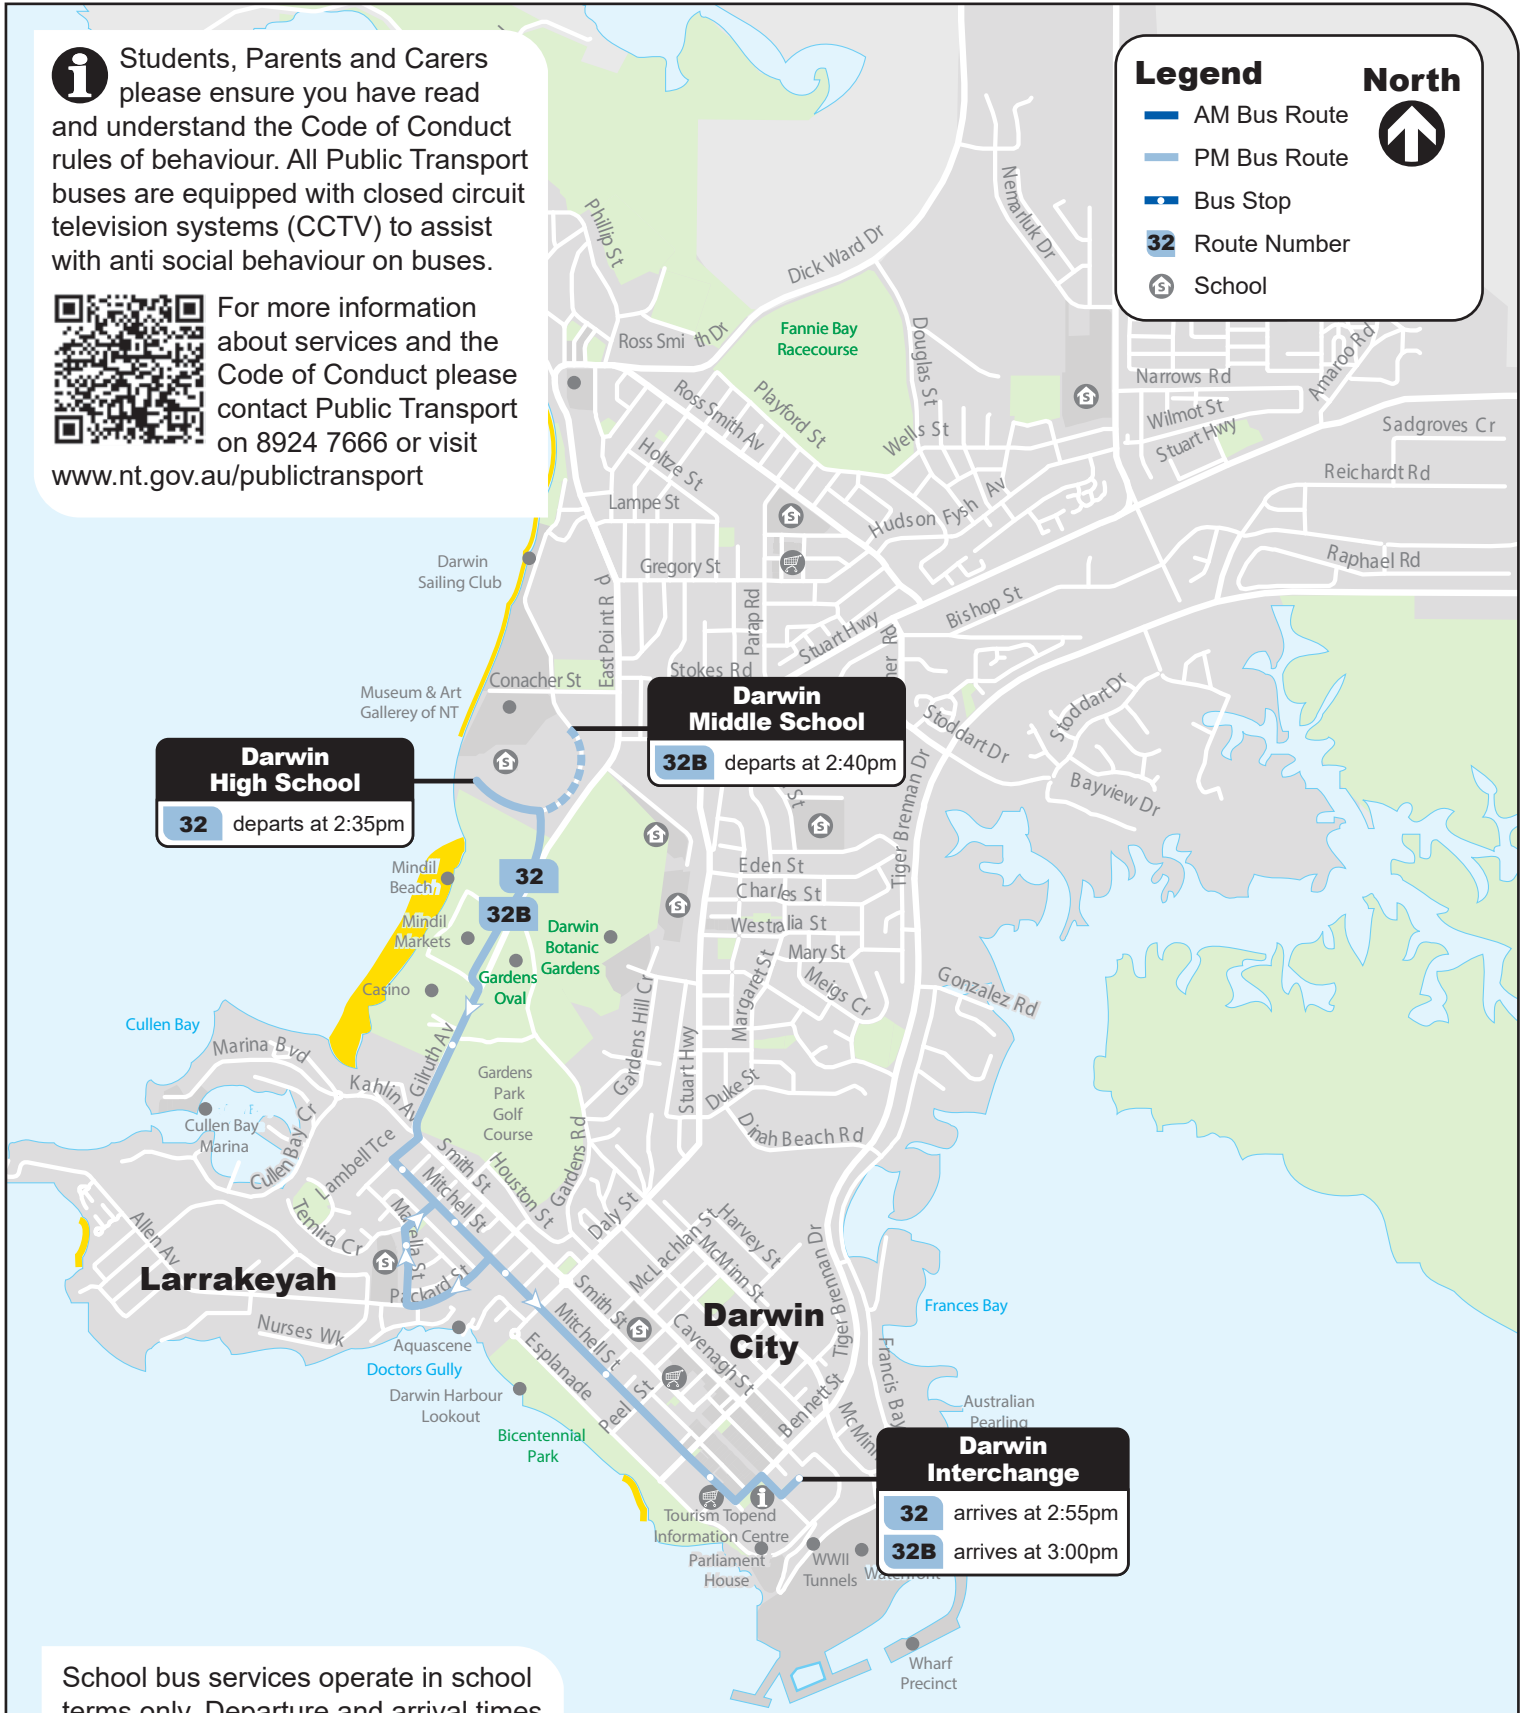

## Darwin High / Middle School Bus Services

### PM Service

**32 Darwin High School to Darwin Interchange**

**32B Darwin Middle School to Darwin Interchange**

**i** Students, Parents and Carers please ensure you have read and understand the Code of Conduct rules of behaviour. All Public Transport buses are equipped with closed circuit television systems (CCTV) to assist with anti social behaviour on buses.

### Legend

- AM Bus Route
- PM Bus Route
- S Bus Stop
- 32 Route Number
- S School

### North

**Darwin High School**  
32 departs at 2:35pm

**Darwin Middle School**  
32B departs at 2:40pm

**Darwin Interchange**  
32 arrives at 2:55pm  
32B arrives at 3:00pm

School bus services operate in school terms only. Departure and arrival times are subject to traffic and weather conditions. Please ensure you arrive at the bus stop a few minutes early.