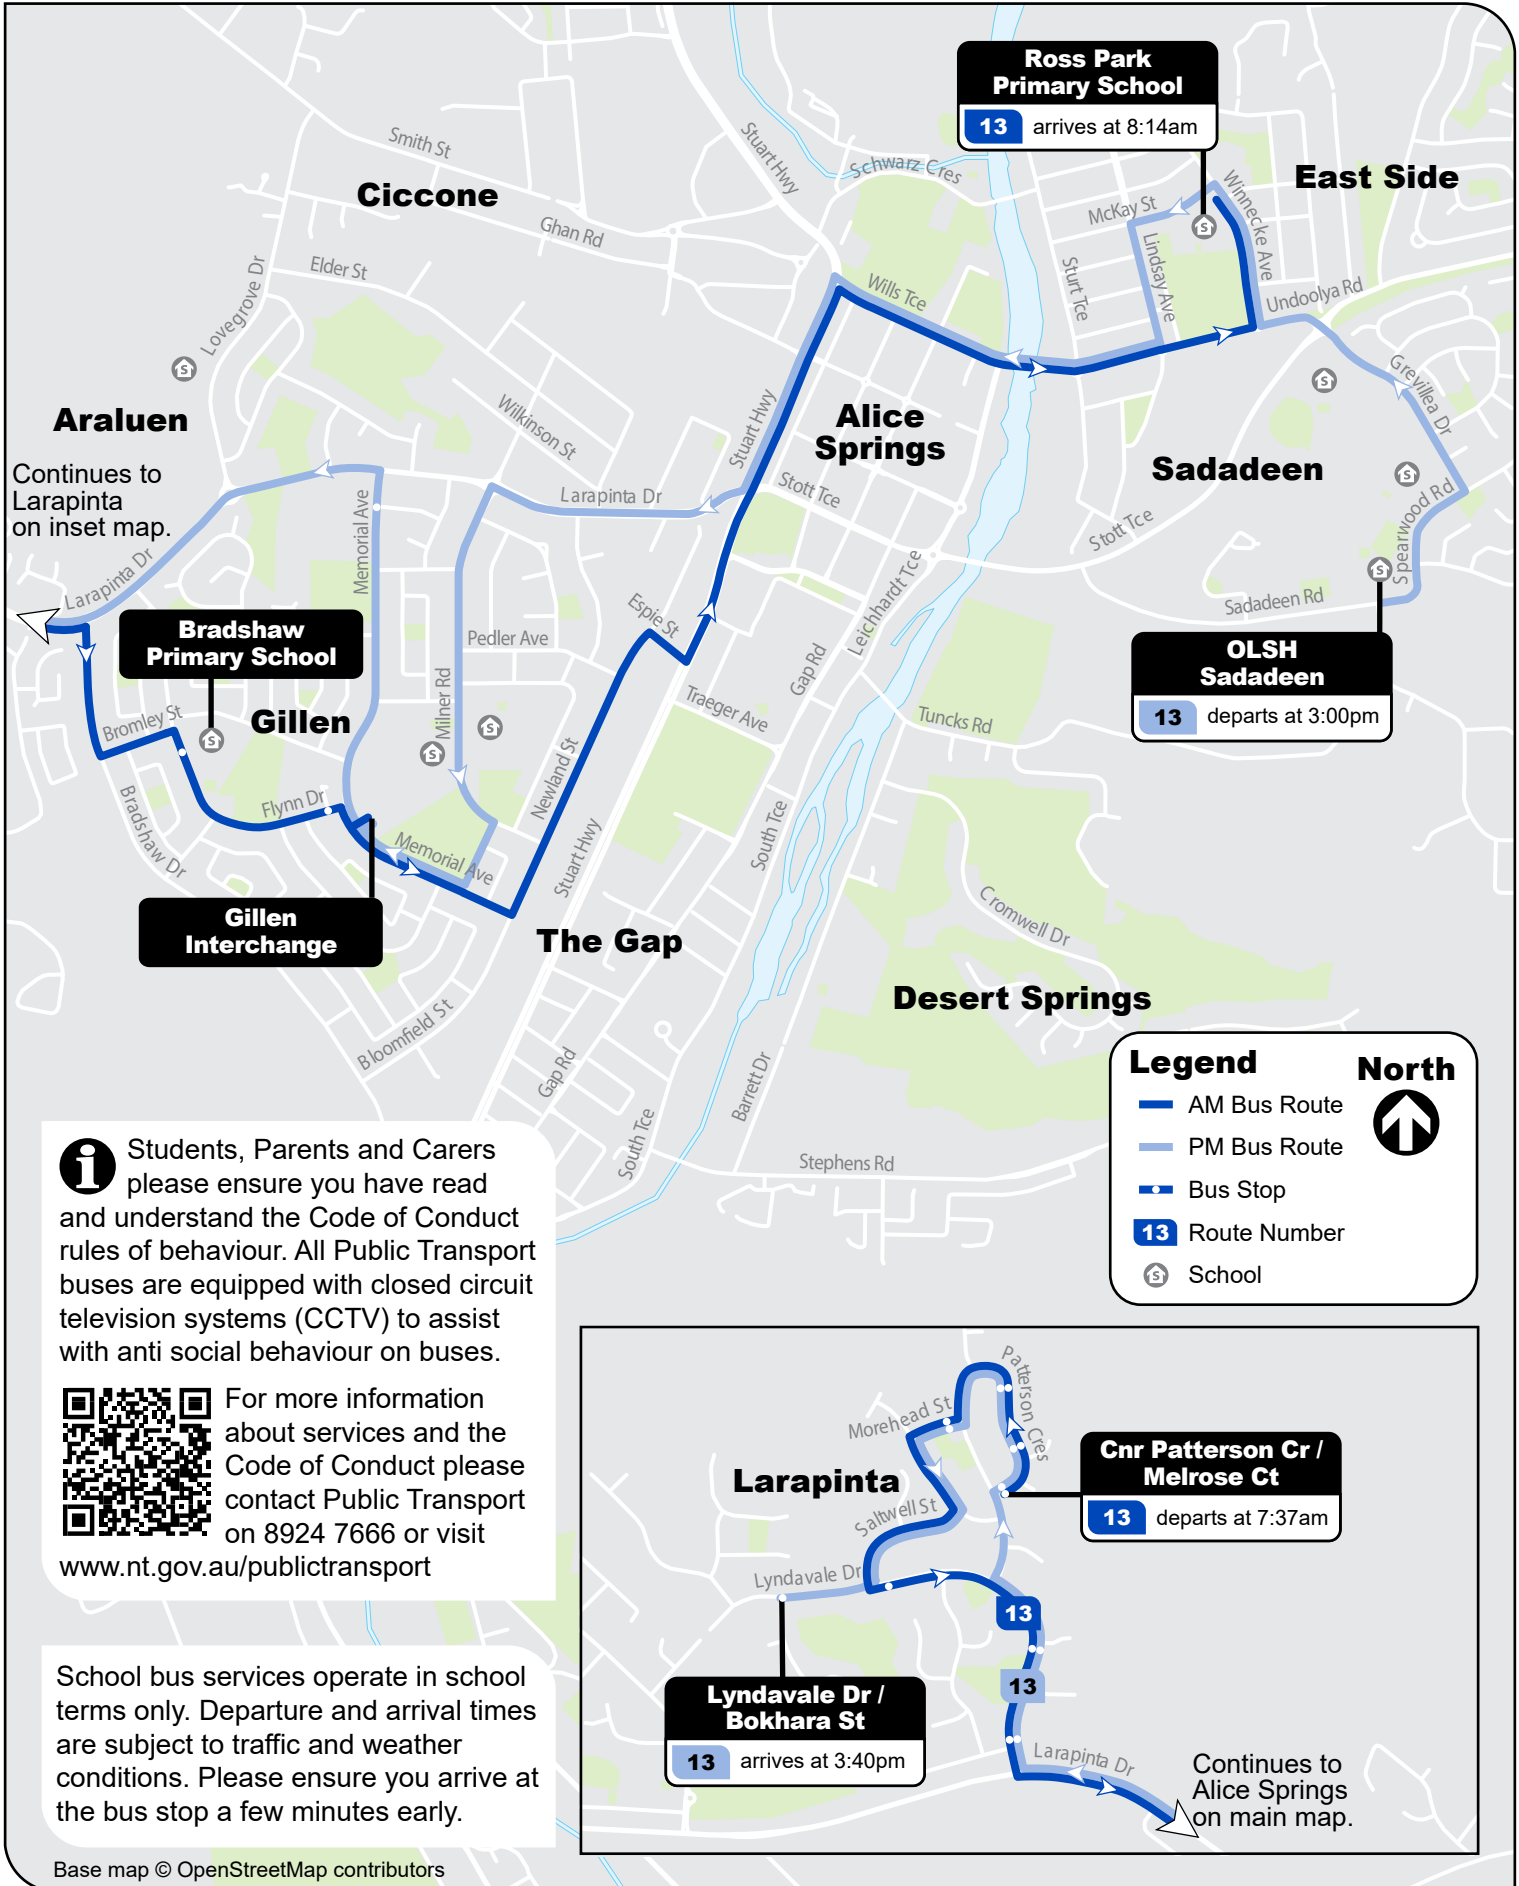

13

Alice Springs School Bus

AM Service

Cnr Patterson Crescent / Melrose Court - Gillen Interchange - Bradshaw Primary School - Ross Park Primary School

PM Service

OLSH Sadadeen - Ross Park Primary School - Gillen Interchange - Lyndavale Drive IGA

Base map © OpenStreetMap contributors