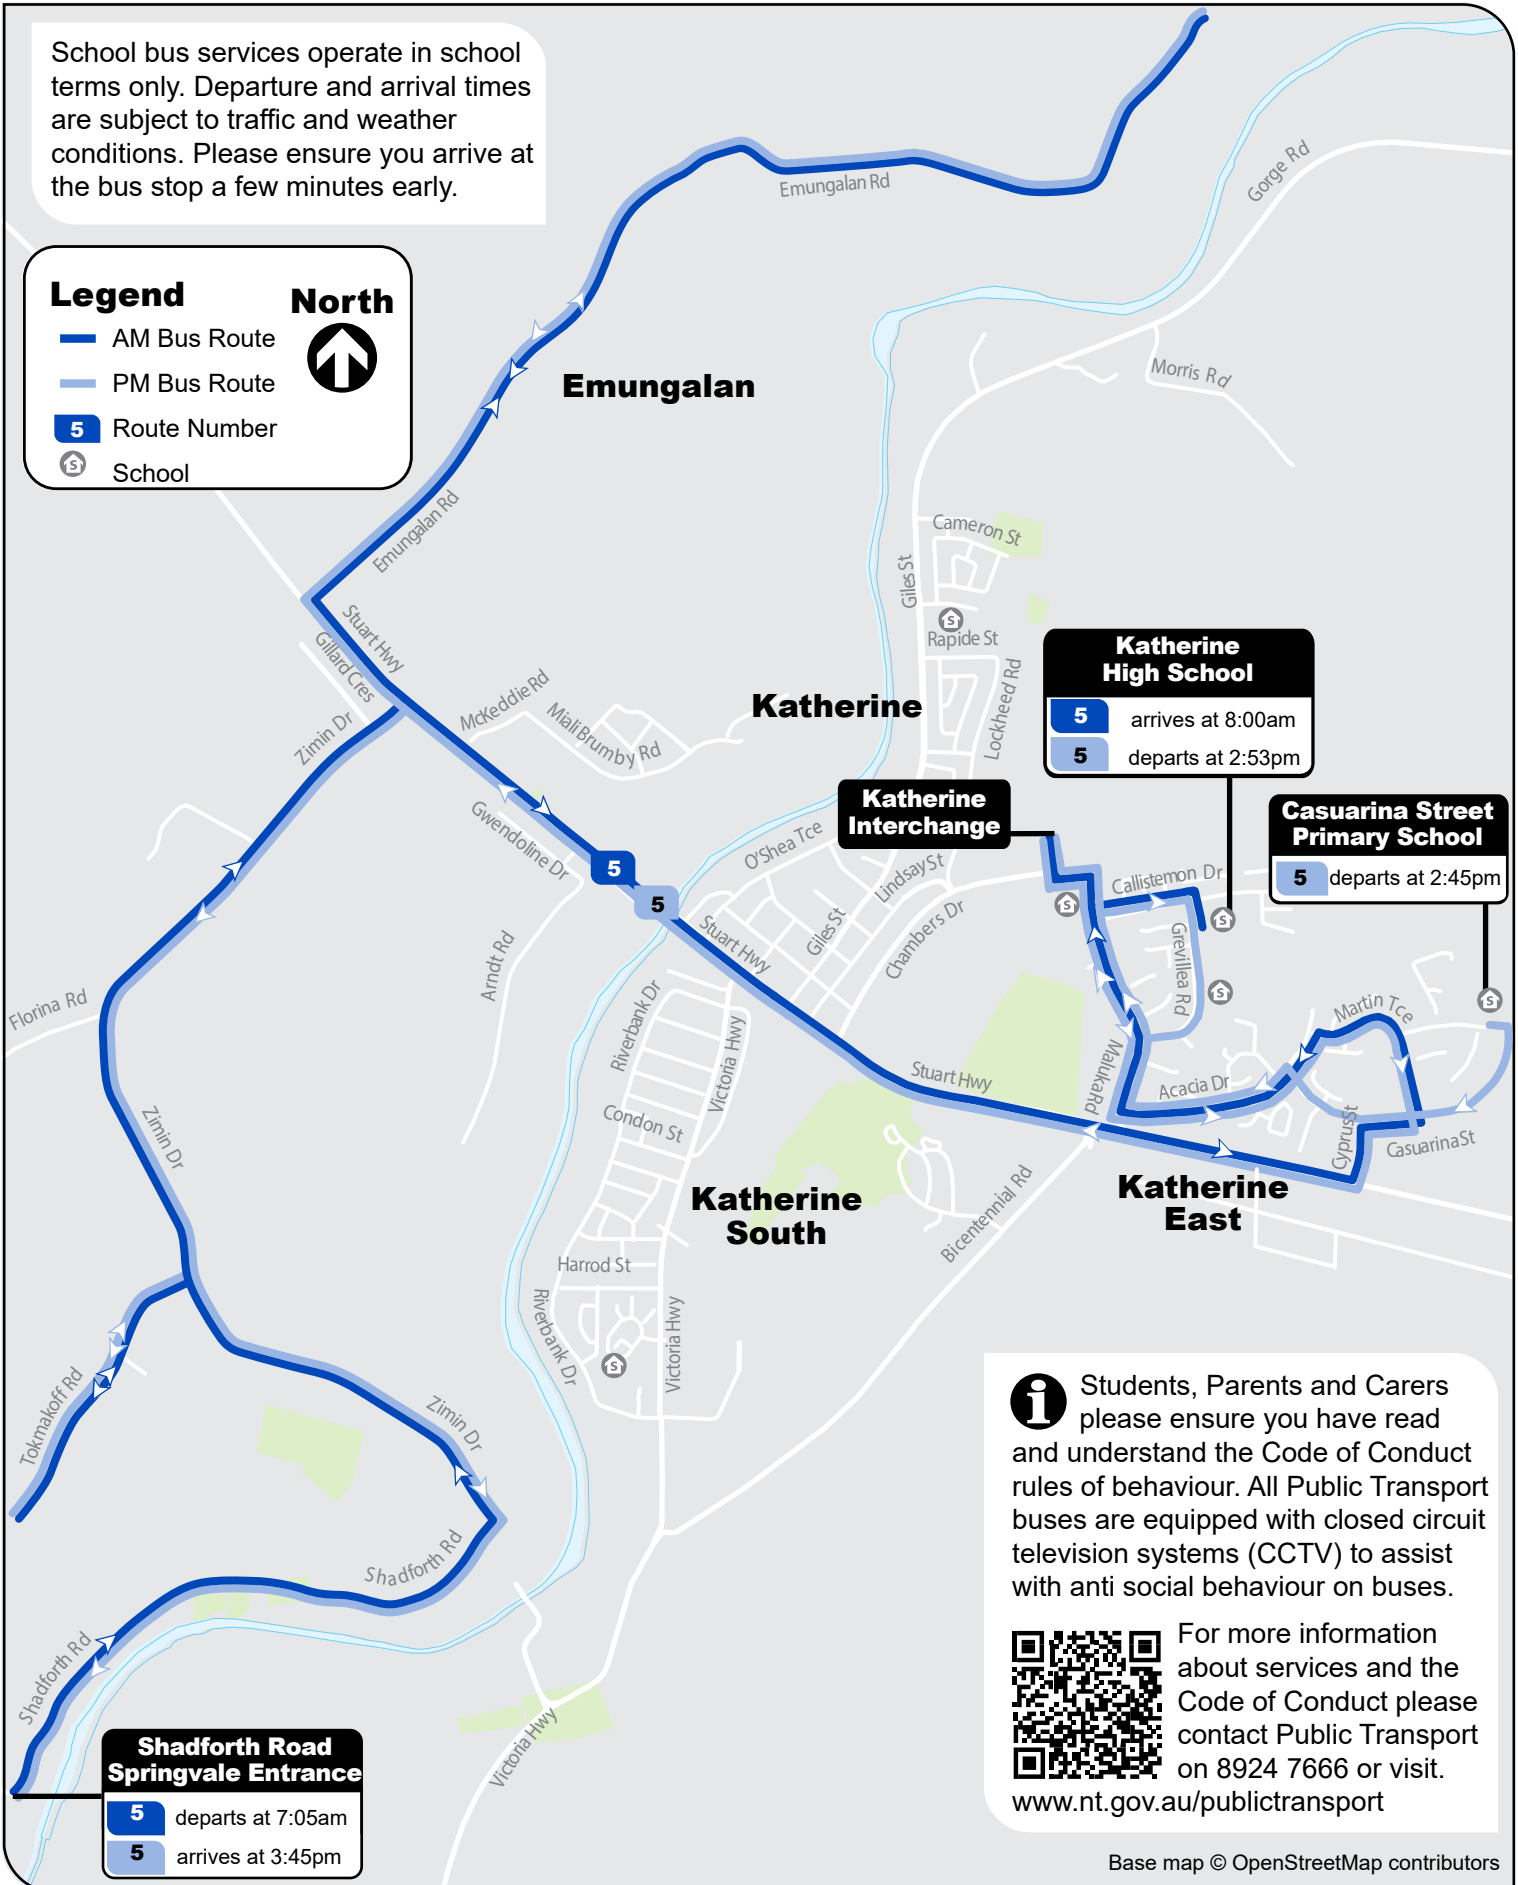

5

Katherine High School Bus Service

AM Service

Shadforth Road to Katherine High School

PM Service

Casuarina Street Primary School and Katherine High School to Shadforth Road

School bus services operate in school terms only. Departure and arrival times are subject to traffic and weather conditions. Please ensure you arrive at the bus stop a few minutes early.

Legend

-  AM Bus Route
-  PM Bus Route
-  Route Number
-  School

North

Katherine

Katherine Interchange

Katherine South

Katherine East

Katherine High School

5 arrives at 8:00am
5 departs at 2:53pm

Casuarina Street Primary School

5 departs at 2:45pm

Shadforth Road Springvale Entrance

5 departs at 7:05am
5 arrives at 3:45pm

Students, Parents and Carers please ensure you have read and understand the Code of Conduct rules of behaviour. All Public Transport buses are equipped with closed circuit television systems (CCTV) to assist with anti social behaviour on buses.