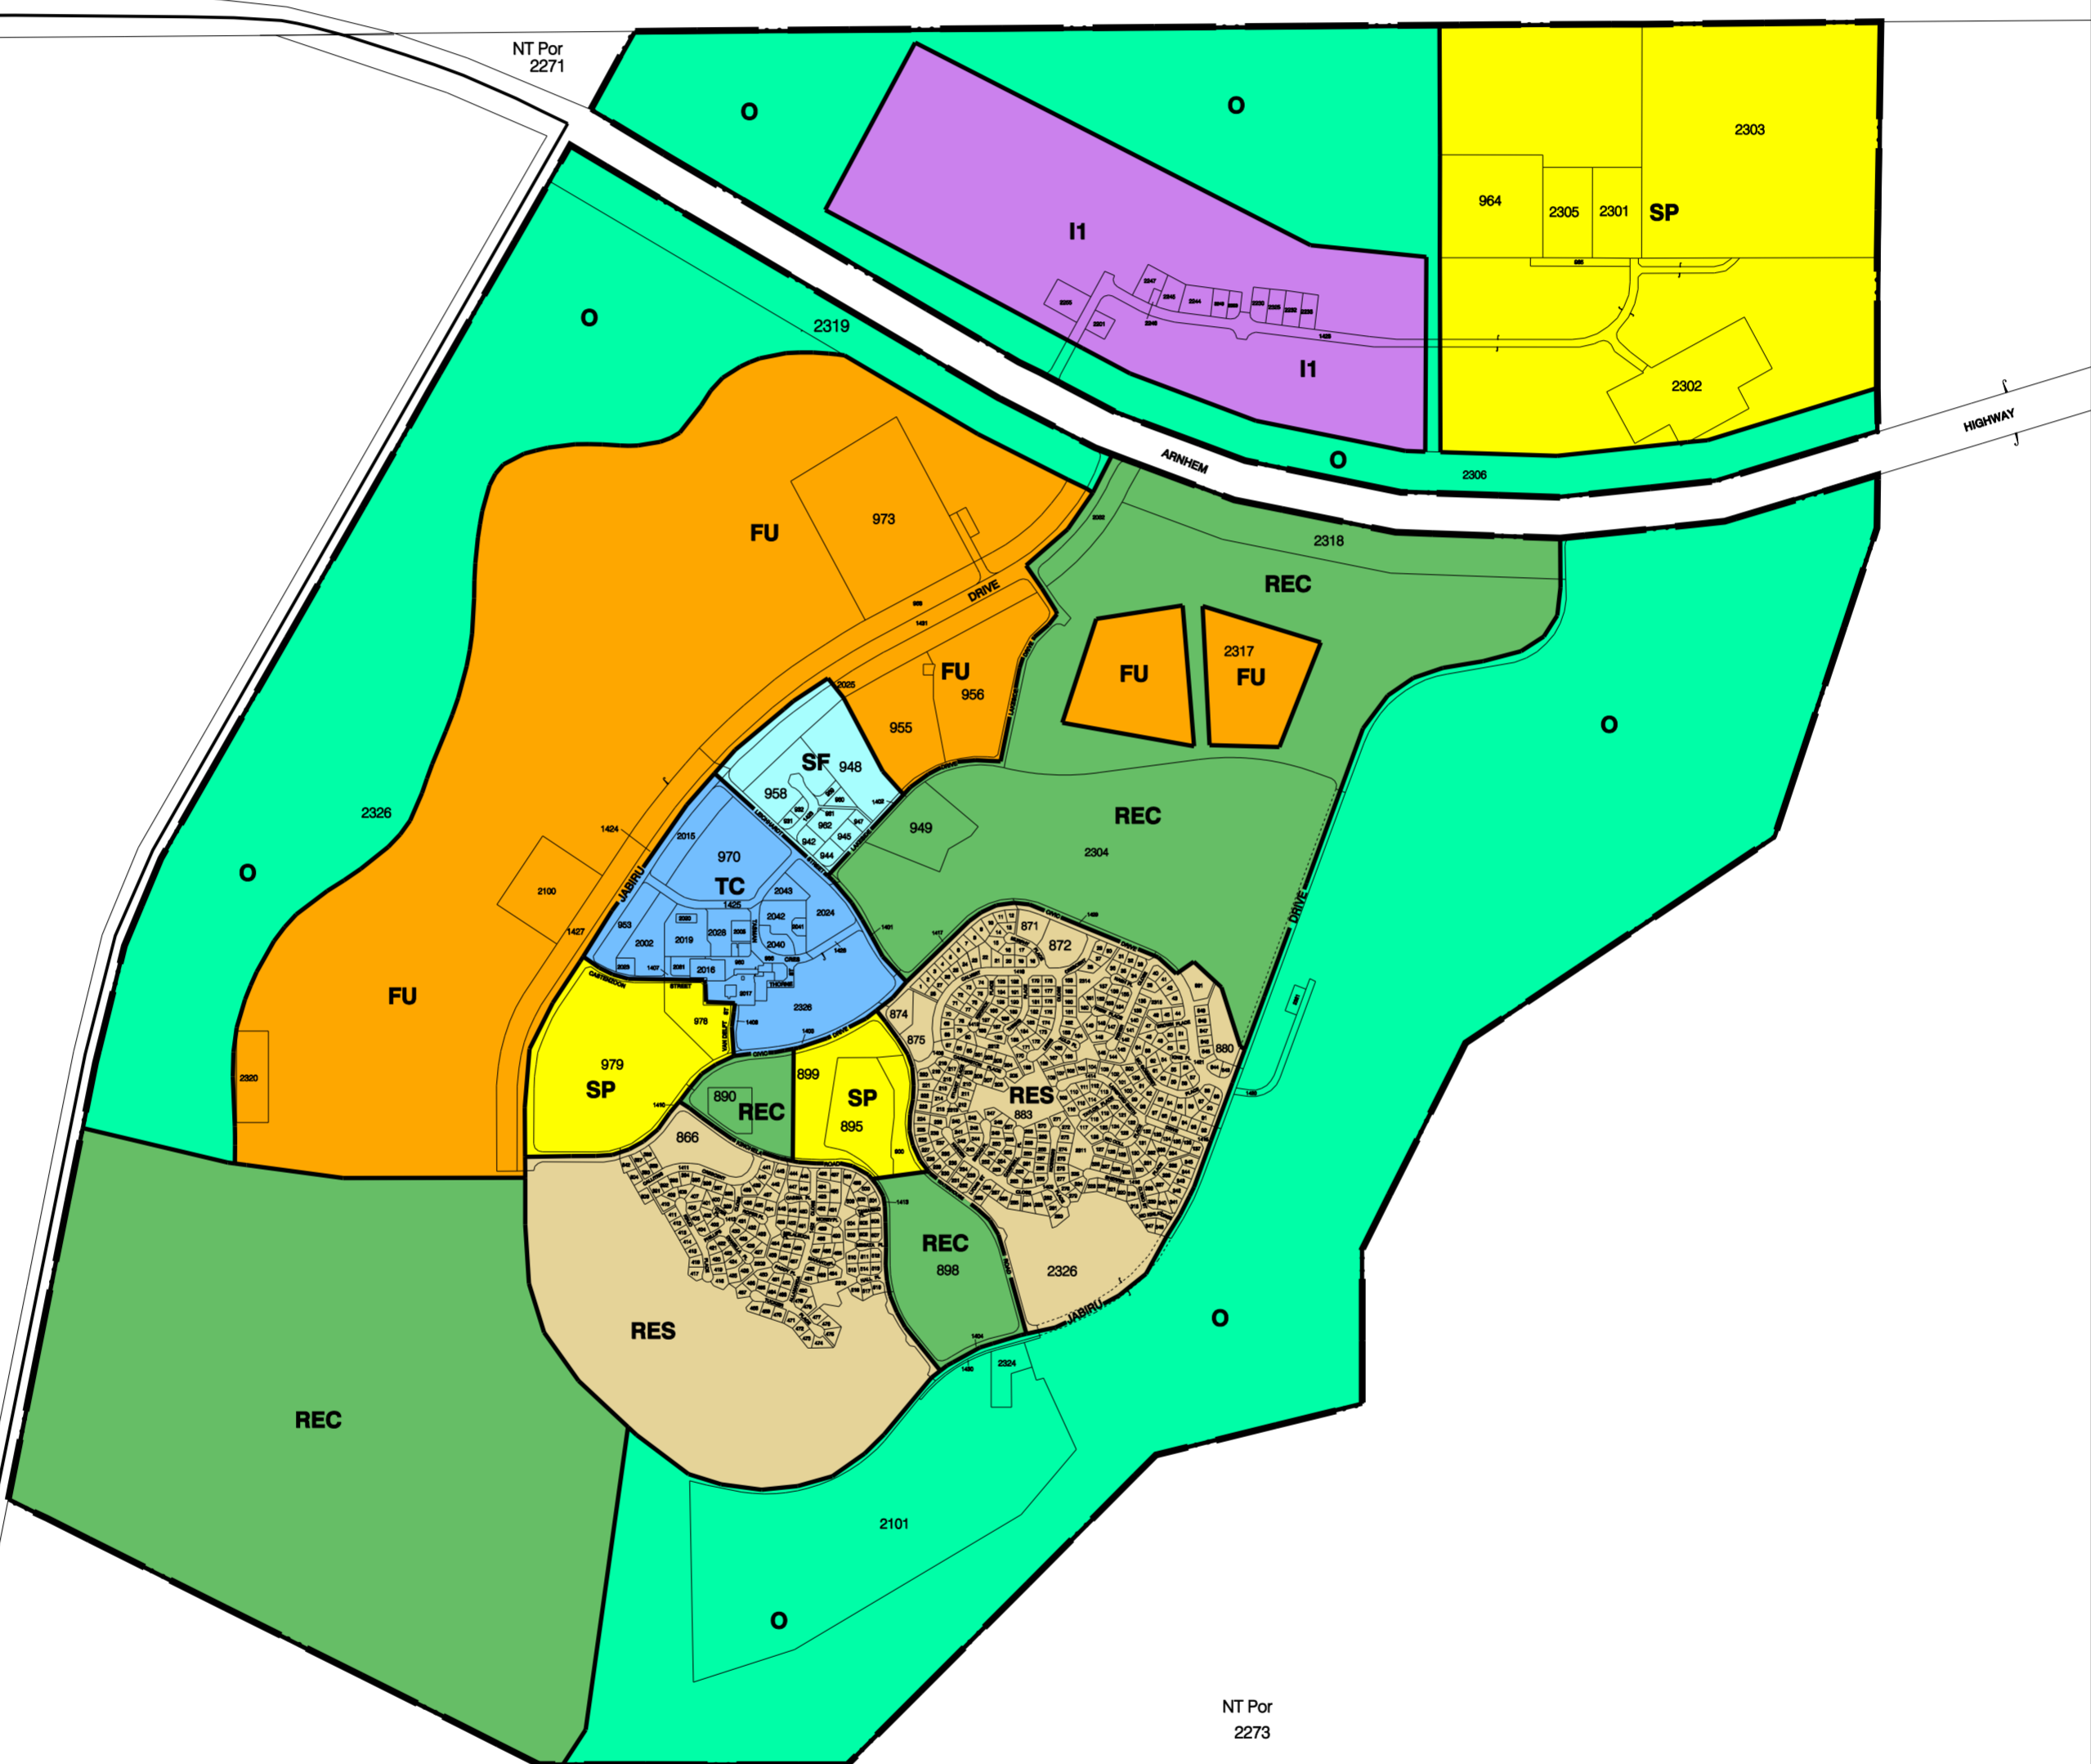

JABIRU TOWN PLAN 1981 (AS AMENDED)

AS AT 19/04/2001

Cadastre current as at April 2001

LEGEND

TC	TOWN CENTRE	REC	RECREATION
RES	RESIDENTIAL	O	OPEN SPACE
SF	SERVICE FACILITIES	SP	SPECIAL PURPOSE
I1	INDUSTRY	FU	FUTURE USE

--- TOWN BOUNDARY
— ZONING BOUNDARY

BOUNDARY OF THE JABIRU TOWN PLAN
GAZETTE NO: NTG G22 5/06/1981