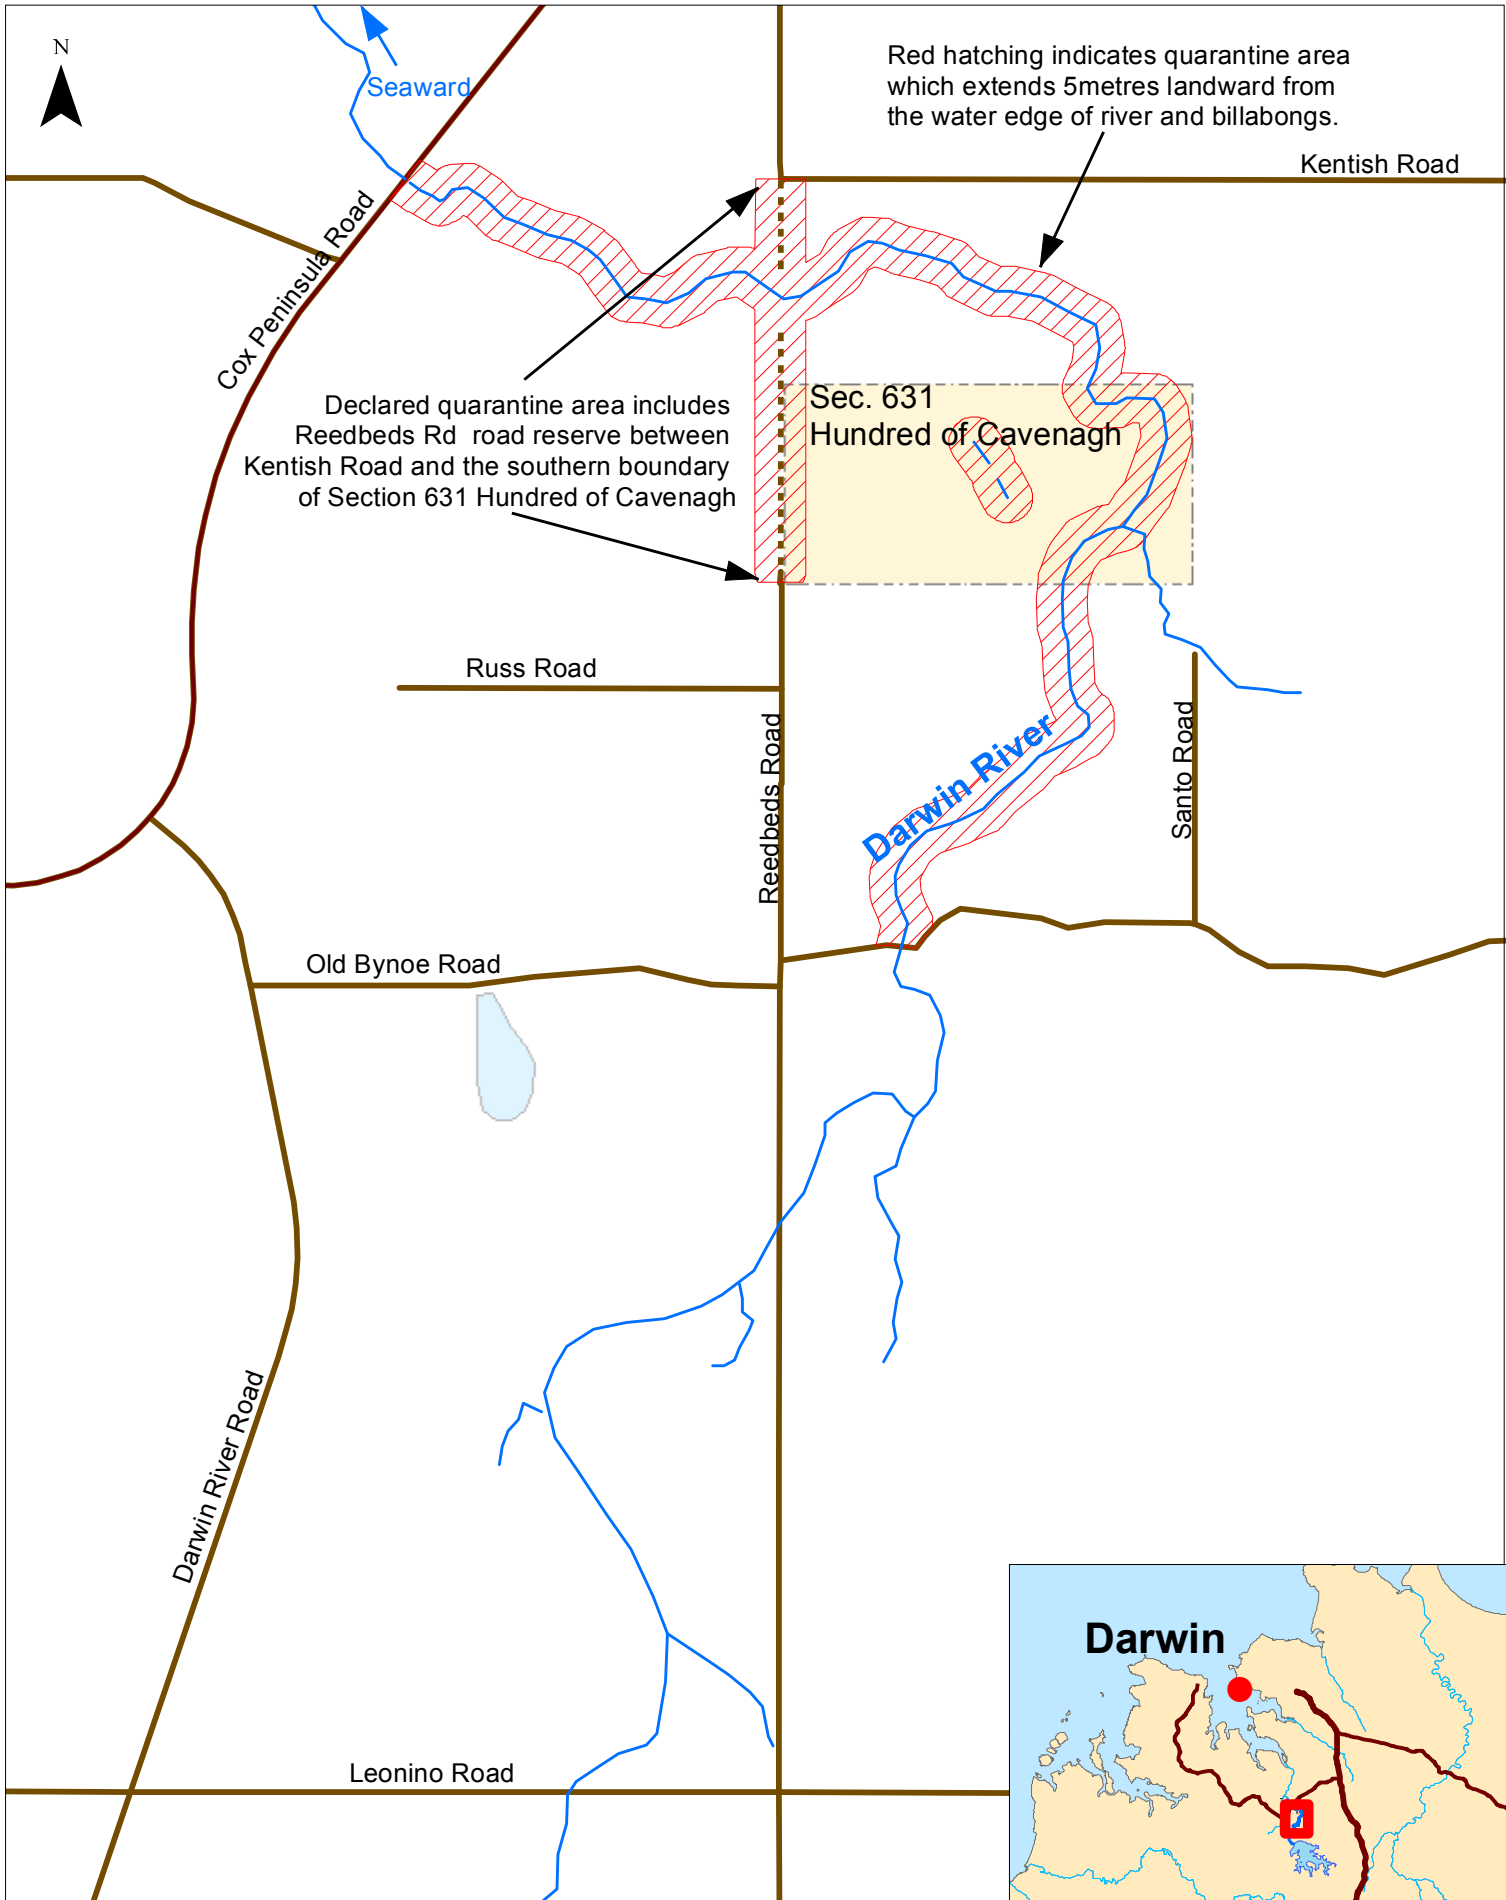

Quarantine Area to Manage Cabomba (*Cabomba caroliniana*)

0 0.5 1 1.5 KM

 Quarantine Area

 Darwin River

 Roads