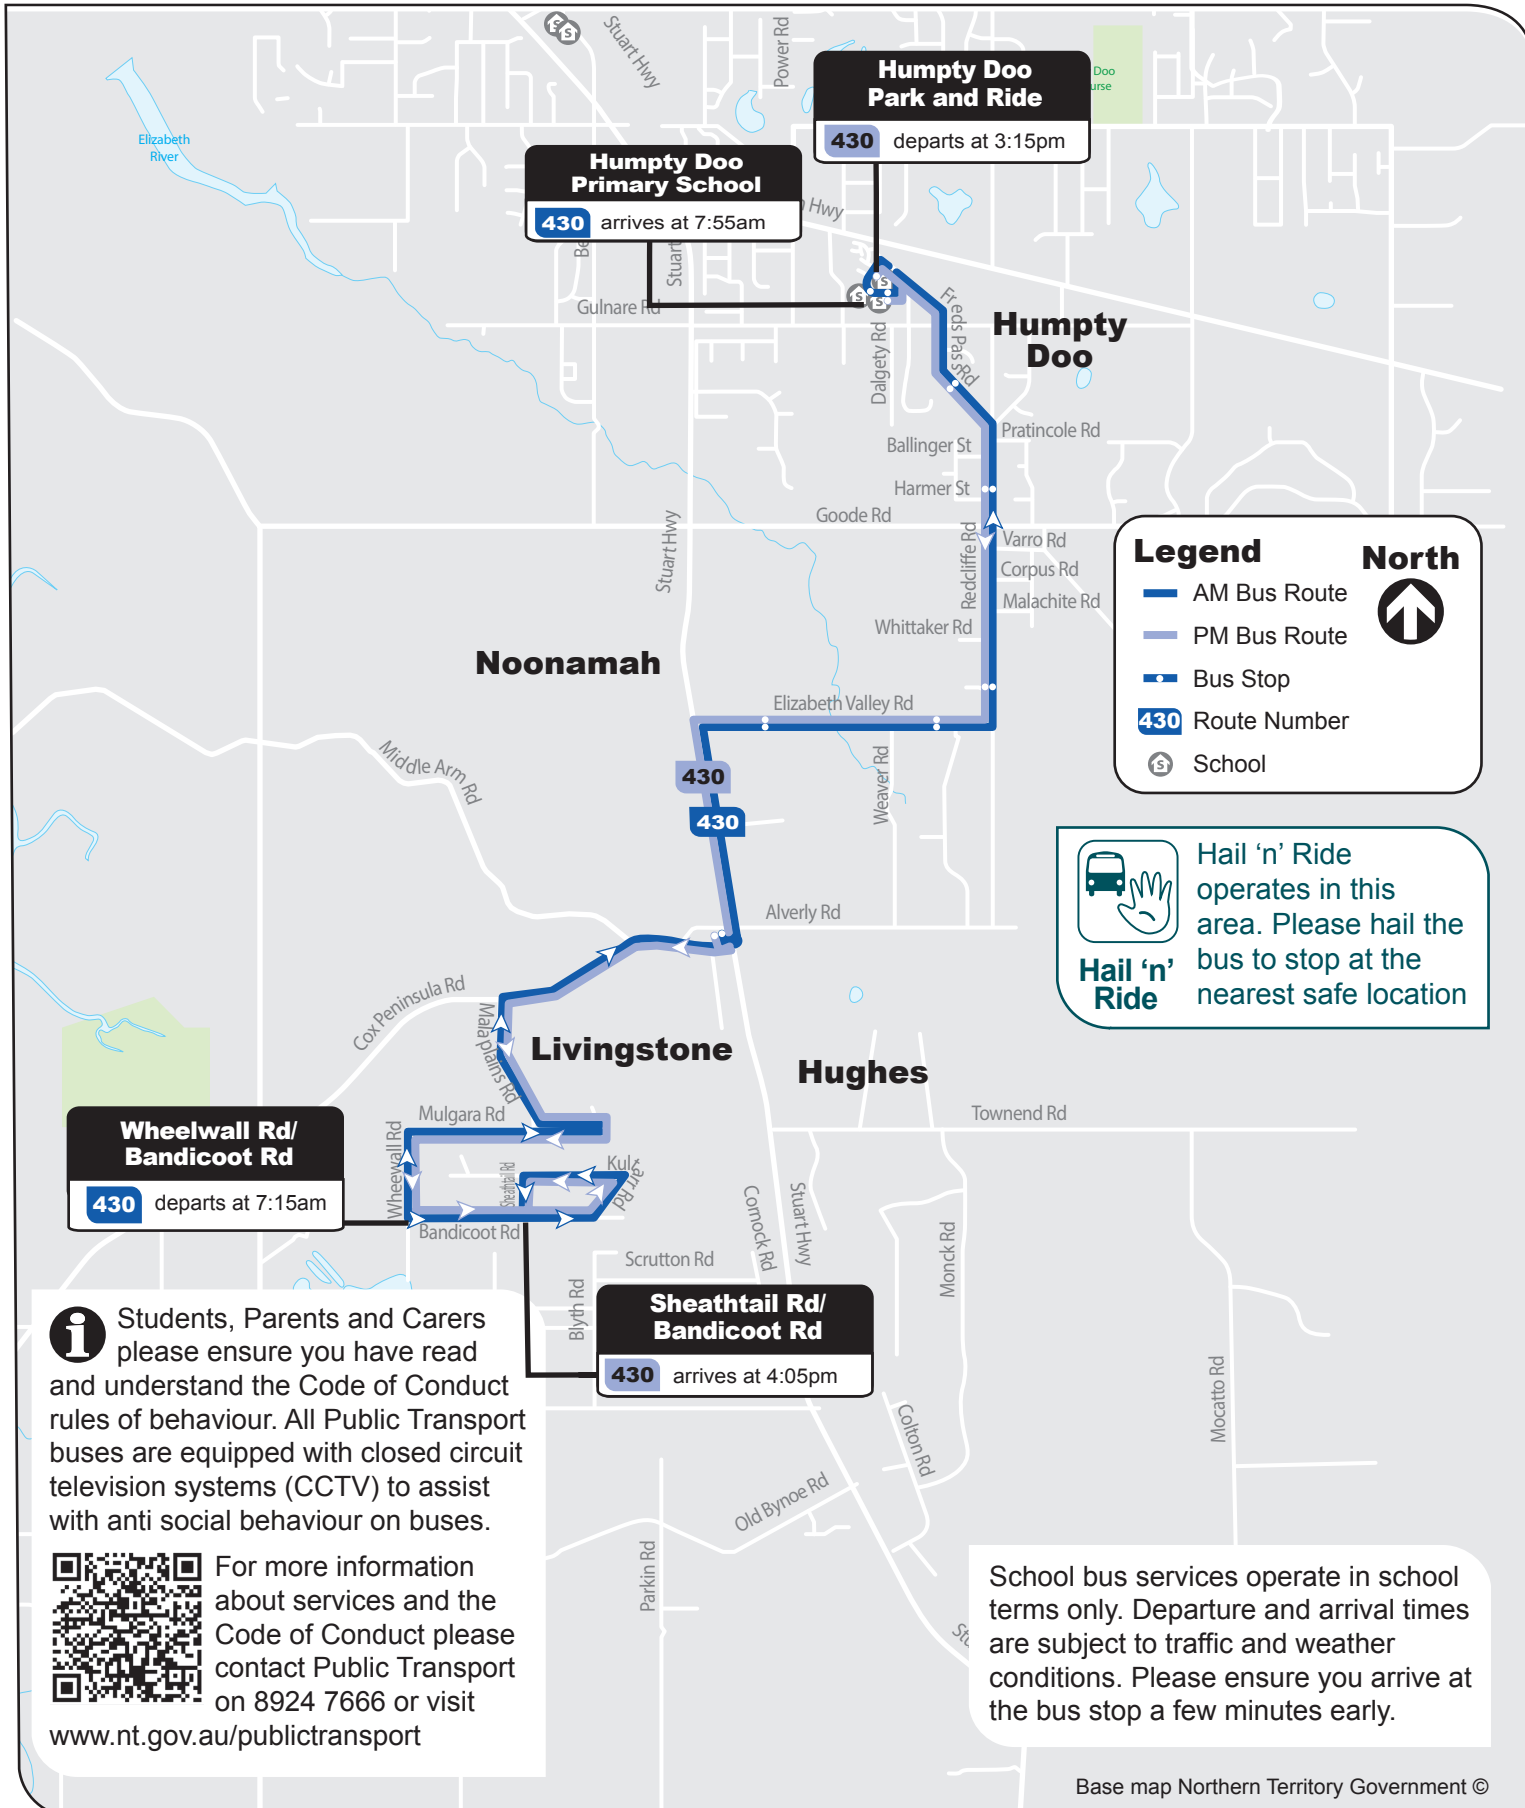

## Humpty Doo Schools Bus Service

### AM Service

430 Livingstone (Bandicoot Rd) to Humpty Doo Schools via Cox Peninsula Interchange

### PM Service

430 Humpty Doo Schools to Livingstone (Bandicoot Rd) via Cox Peninsula Interchange

**i** Students, Parents and Carers please ensure you have read and understand the Code of Conduct rules of behaviour. All Public Transport buses are equipped with closed circuit television systems (CCTV) to assist with anti social behaviour on buses.