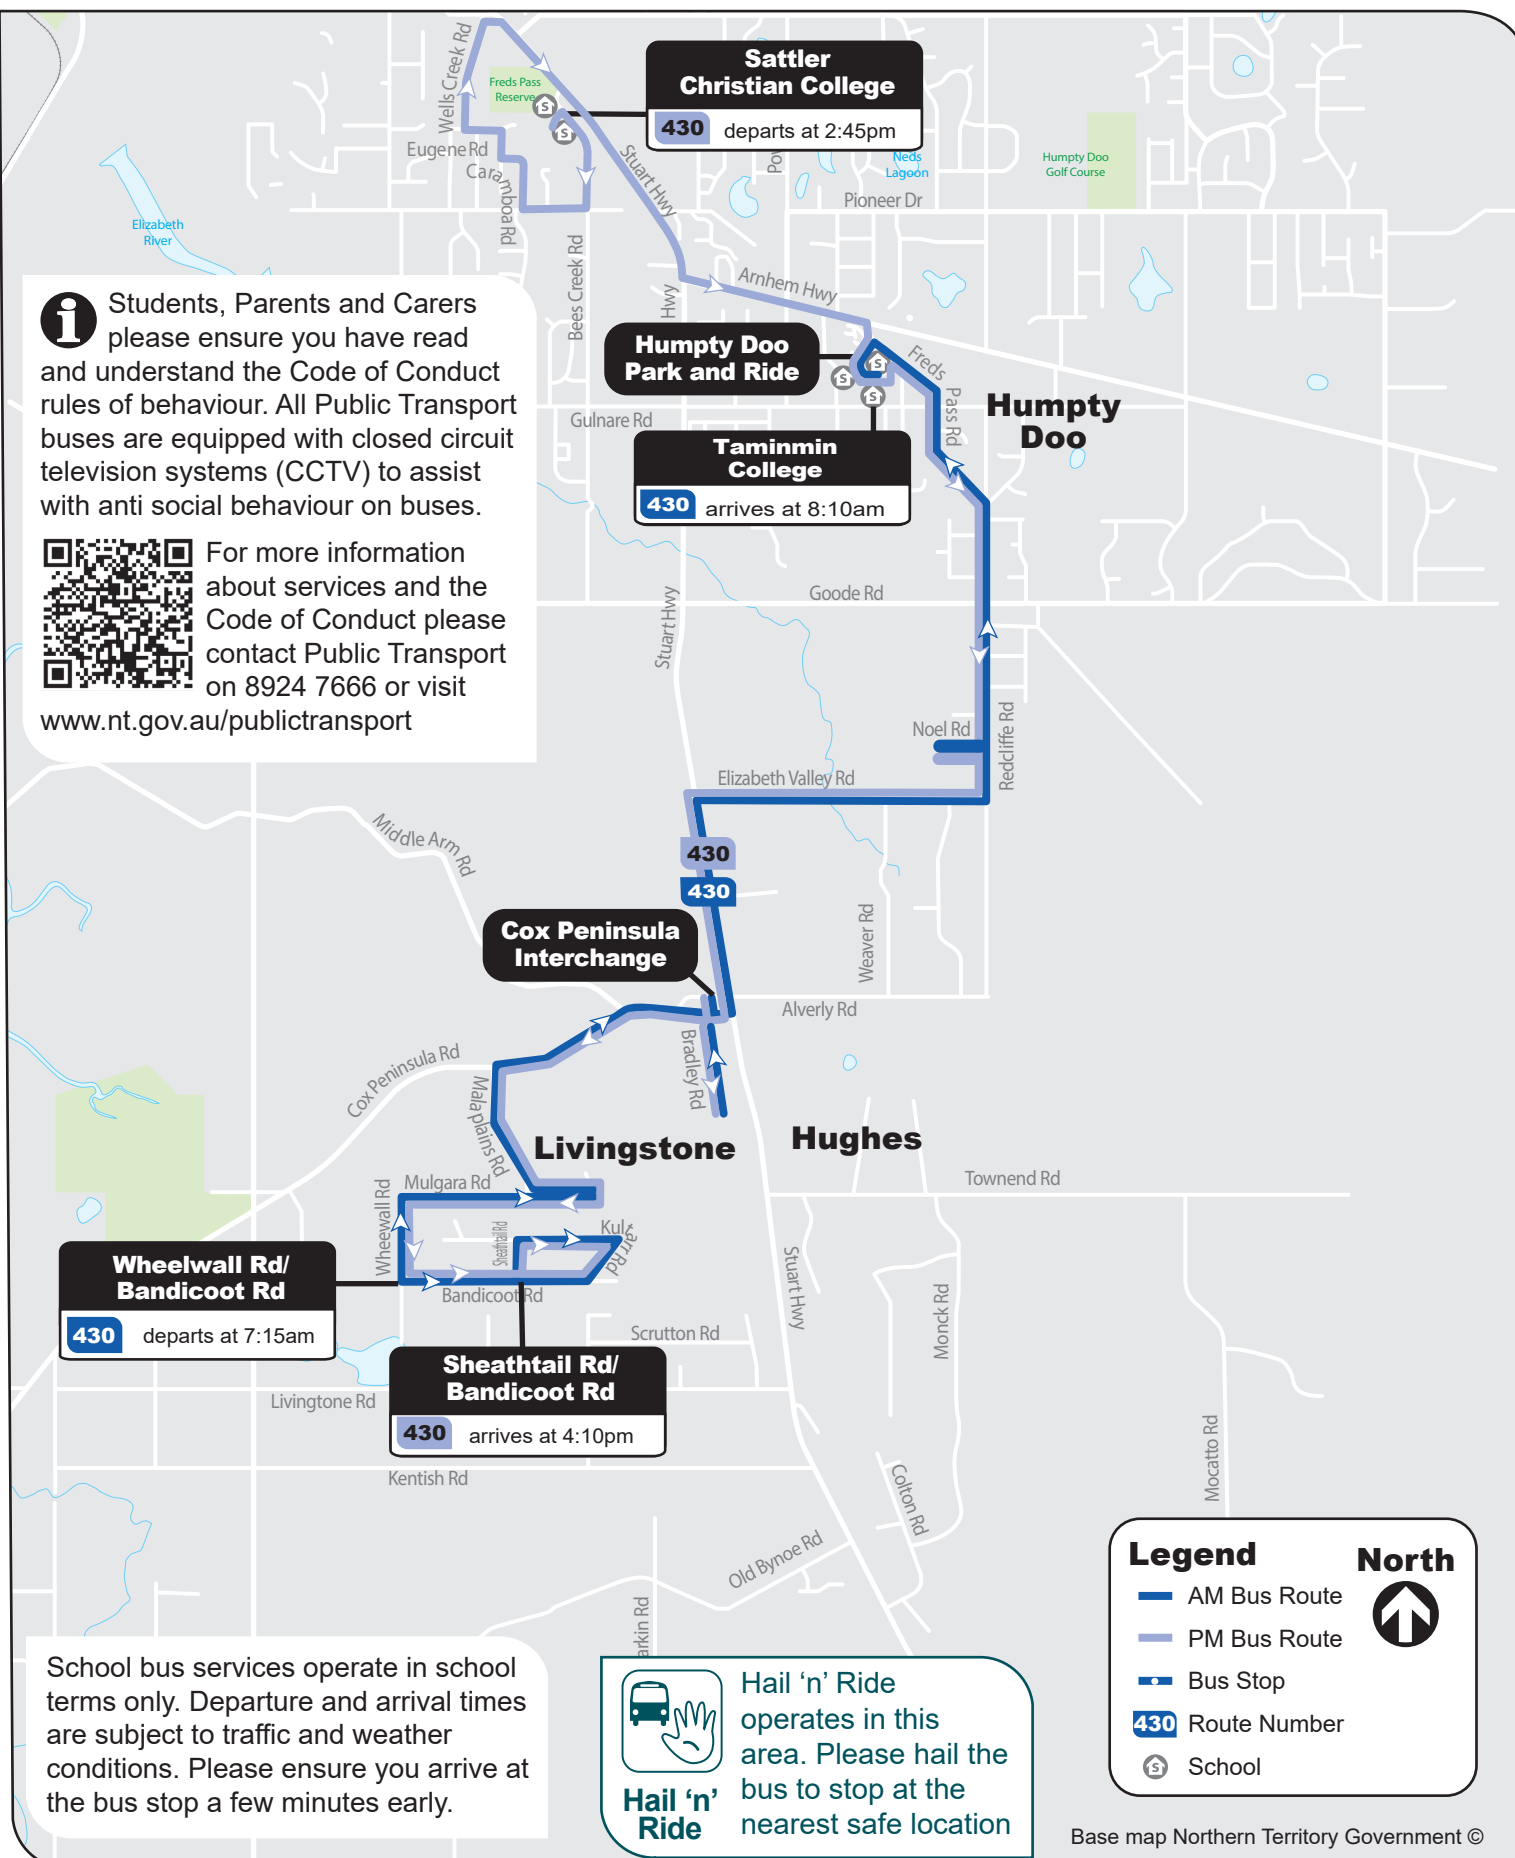

430

Humpty Doo Schools Bus Service

AM Service

430 Berry Springs to Humpty Doo Schools via Cox Peninsula Interchange

PM Service

430 Bees Creek and Humpty Doo Schools to Berry Springs via Cox Peninsula Interchange

i Students, Parents and Carers please ensure you have read and understand the Code of Conduct rules of behaviour. All Public Transport buses are equipped with closed circuit television systems (CCTV) to assist with anti social behaviour on buses.

For more information about services and the Code of Conduct please contact Public Transport on 8924 7666 or visit www.nt.gov.au/publictransport

School bus services operate in school terms only. Departure and arrival times are subject to traffic and weather conditions. Please ensure you arrive at the bus stop a few minutes early.

Hail 'n' Ride

Hail 'n' Ride operates in this area. Please hail the bus to stop at the nearest safe location

Legend

- AM Bus Route
- PM Bus Route
- Bus Stop
- 430 Route Number
- School

North

Base map Northern Territory Government ©