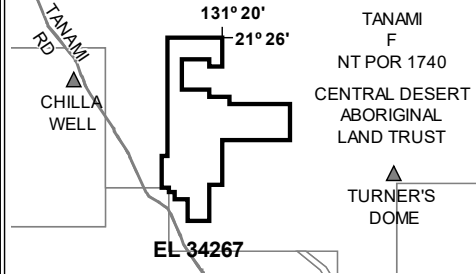

Not To Scale NMIG Map Sheet No: 4951

Exploration Licence 34264 sought by THE AUSTRALIAN MINING SERVICE PTY LTD, ACN 625 506 247 over an area of 250 Blocks (776 km<sup>2</sup>) depicted below for a term of 6 years, within the TURNER'S DOME locality.

Not To Scale NMIG Map Sheet No: 5254

Exploration Licence 34265 sought by THE AUSTRALIAN MINING SERVICE PTY LTD, ACN 625 506 247 over an area of 250 Blocks (799 km<sup>2</sup>) depicted below for a term of 6 years, within the TURNER'S DOME locality.

Not To Scale NMIG Map Sheet No: 5254

Exploration Licence 34266 sought by THE AUSTRALIAN MINING SERVICE PTY LTD, ACN 625 506 247 over an area of 212 Blocks (801 km<sup>2</sup>) depicted below for a term of 6 years, within the THEO locality.

Not To Scale NMIG Map Sheet No: 5155

Exploration Licence 34267 sought by THE AUSTRALIAN MINING SERVICE PTY LTD, ACN 625 506 247 over an area of 212 Blocks (675 km<sup>2</sup>) depicted below for a term of 6 years, within the YALOOGARRIE locality.