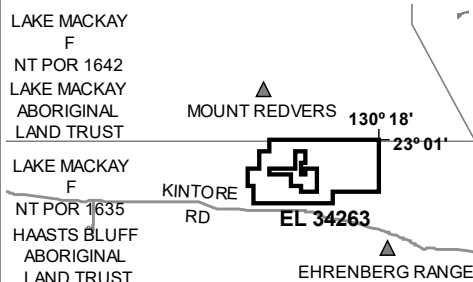

Exploration Licence 34262 sought by THE AUSTRALIAN MINING SERVICE PTY LTD, ACN 625 506 247 over an area of 116 Blocks (367 km<sup>2</sup>) depicted below for a term of 6 years, within the WILLIE locality.

Not To Scale NMIG Map Sheet No: 4851

Exploration Licence 34263 sought by THE AUSTRALIAN MINING SERVICE PTY LTD, ACN 625 506 247 over an area of 214 Blocks (676 km<sup>2</sup>) depicted below for a term of 6 years, within the EHRENBURG locality.