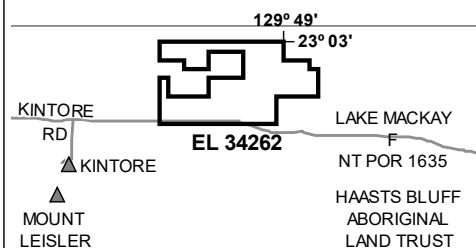

Exploration Licence 34262 sought by THE AUSTRALIAN MINING SERVICE PTY LTD, ACN 625 506 247 over an area of 116 Blocks (367 km<sup>2</sup>) depicted below for a term of 6 years, within the WILLIE locality.

Not To Scale NMIG Map Sheet No: 4951

Exploration Licence 34264 sought by THE AUSTRALIAN MINING SERVICE PTY LTD, ACN 625 506 247 over an area of 250 Blocks (776 km<sup>2</sup>) depicted below for a term of 6 years, within the TURNER'S DOME locality.

Not To Scale NMIG Map Sheet No: 5254

Exploration Licence 34265 sought by THE AUSTRALIAN MINING SERVICE PTY LTD, ACN 625 506 247 over an area of 250 Blocks (799 km<sup>2</sup>) depicted below for a term of 6 years, within the TURNER'S DOME locality.