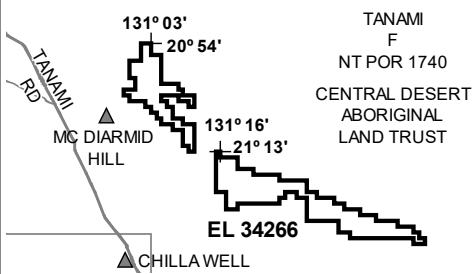

Exploration Licence 34262 sought by THE AUSTRALIAN MINING SERVICE PTY LTD, ACN 625 506 247 over an area of 116 Blocks (367 km<sup>2</sup>) depicted below for a term of 6 years, within the WILLIE locality.

Not To Scale NMIG Map Sheet No: 4951

Exploration Licence 34264 sought by THE AUSTRALIAN MINING SERVICE PTY LTD, ACN 625 506 247 over an area of 250 Blocks (776 km<sup>2</sup>) depicted below for a term of 6 years, within the TURNER'S DOME locality.

Not To Scale NMIG Map Sheet No: 5254

Exploration Licence 34265 sought by THE AUSTRALIAN MINING SERVICE PTY LTD, ACN 625 506 247 over an area of 250 Blocks (799 km<sup>2</sup>) depicted below for a term of 6 years, within the TURNER'S DOME locality.

Not To Scale NMIG Map Sheet No: 5155

Exploration Licence 34267 sought by THE AUSTRALIAN MINING SERVICE PTY LTD, ACN 625 506 247 over an area of 212 Blocks (675 km<sup>2</sup>) depicted below for a term of 6 years, within the YALOOGARRIE locality.