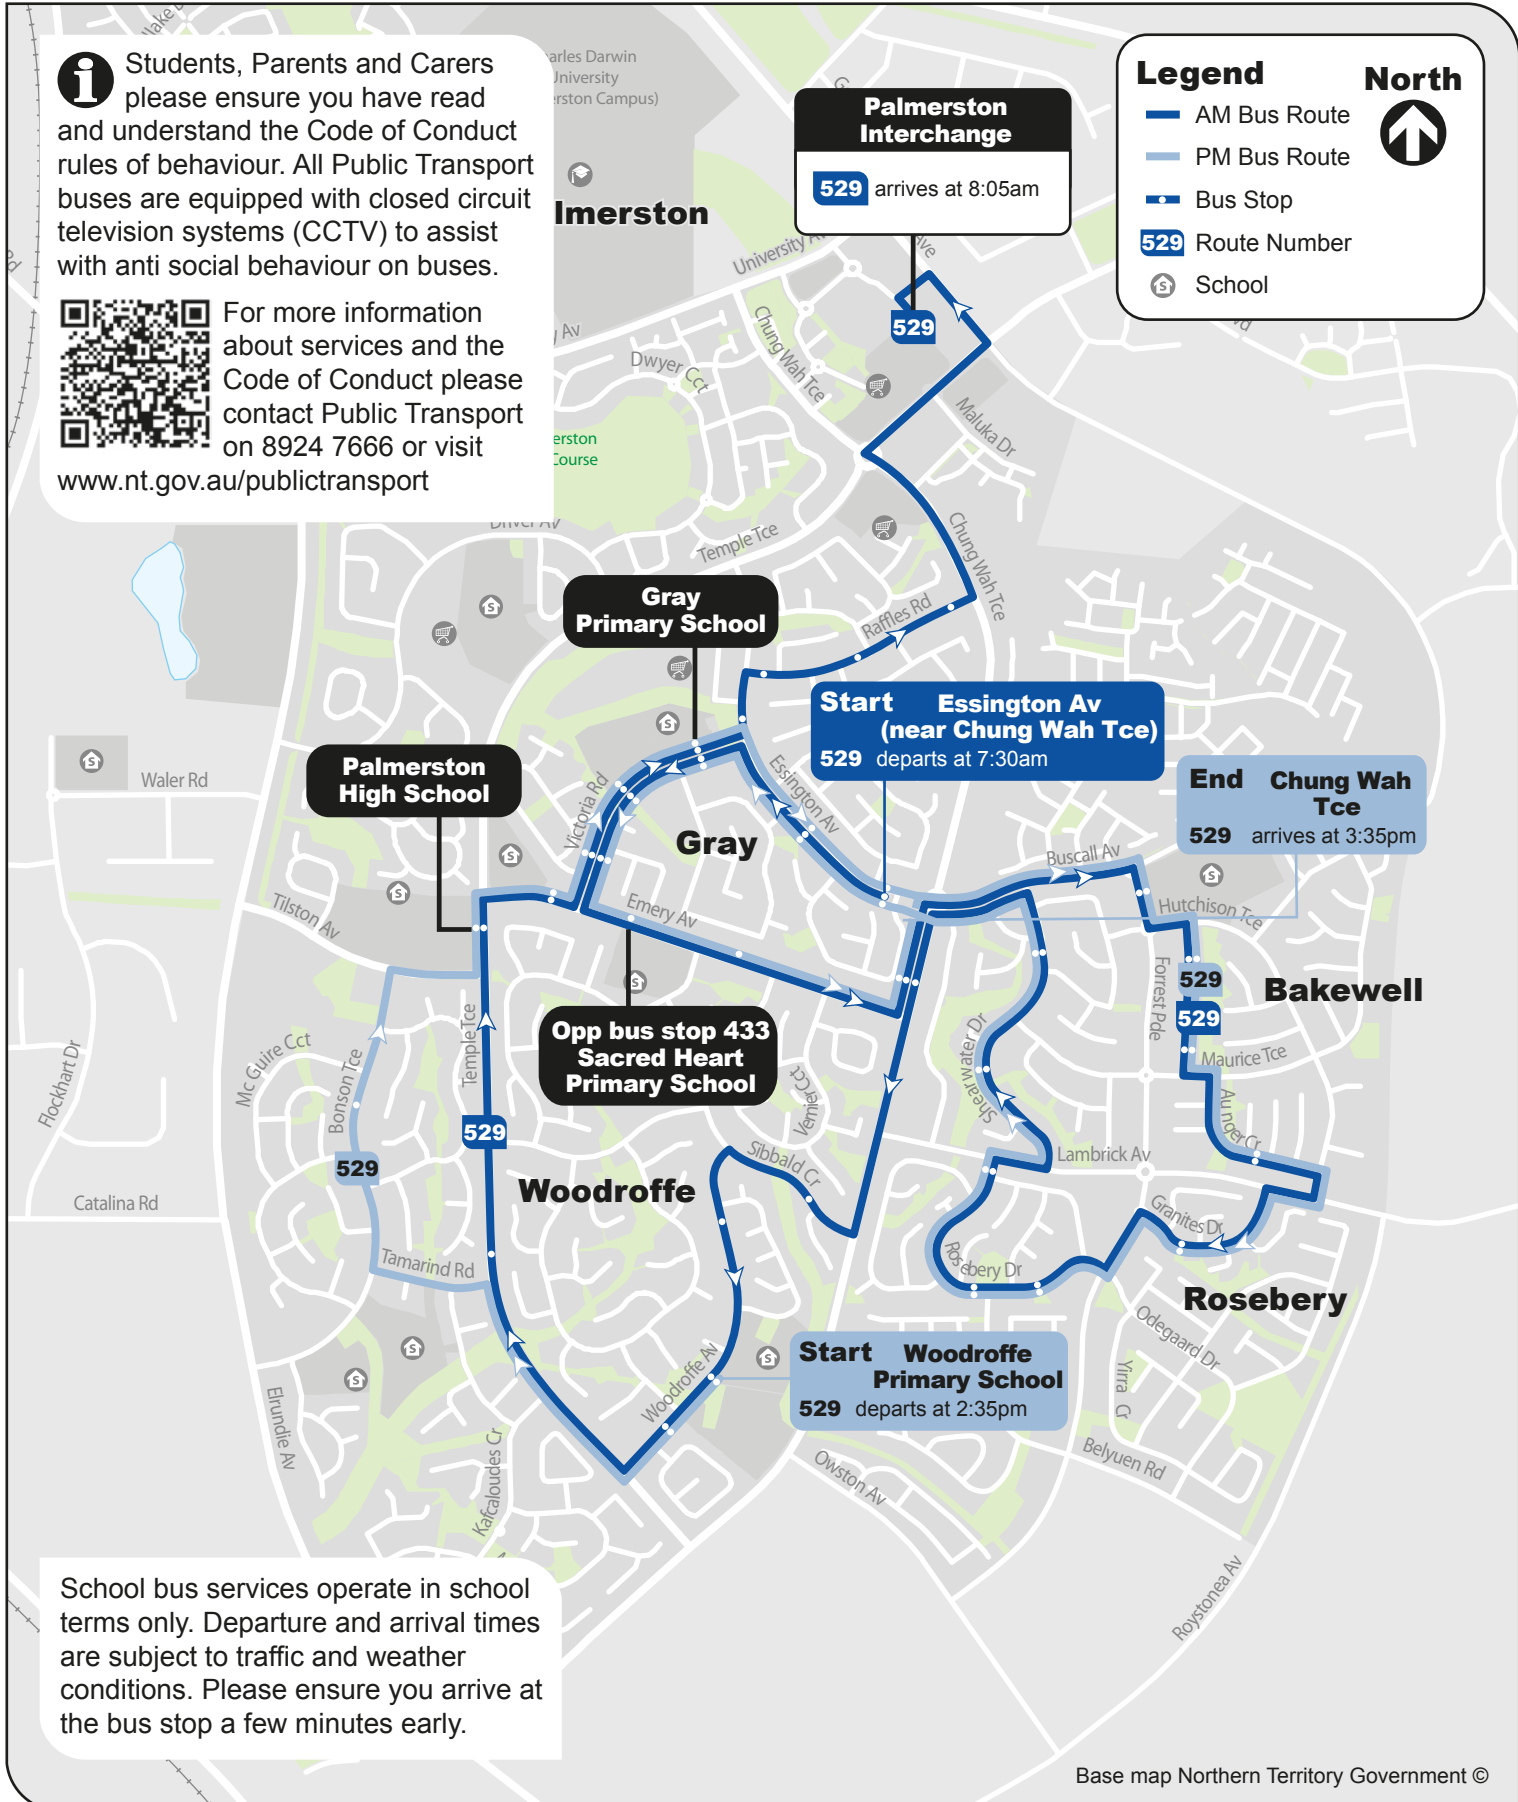

529

Rosebery Middle School Bus Service

AM Service

529 Essington Ave to Woodroffe Primary School, Palmerston High School, Sacred Heart Primary School, Gray Primary School and Palmerston Interchange

PM Service

529 Woodroffe Primary School, Palmerston High School, Gray Primary School and Sacred Heart Primary School to Chung Wah Tce

i Students, Parents and Carers please ensure you have read and understand the Code of Conduct rules of behaviour. All Public Transport buses are equipped with closed circuit television systems (CCTV) to assist with anti social behaviour on buses.

North

School bus services operate in school terms only. Departure and arrival times are subject to traffic and weather conditions. Please ensure you arrive at the bus stop a few minutes early.