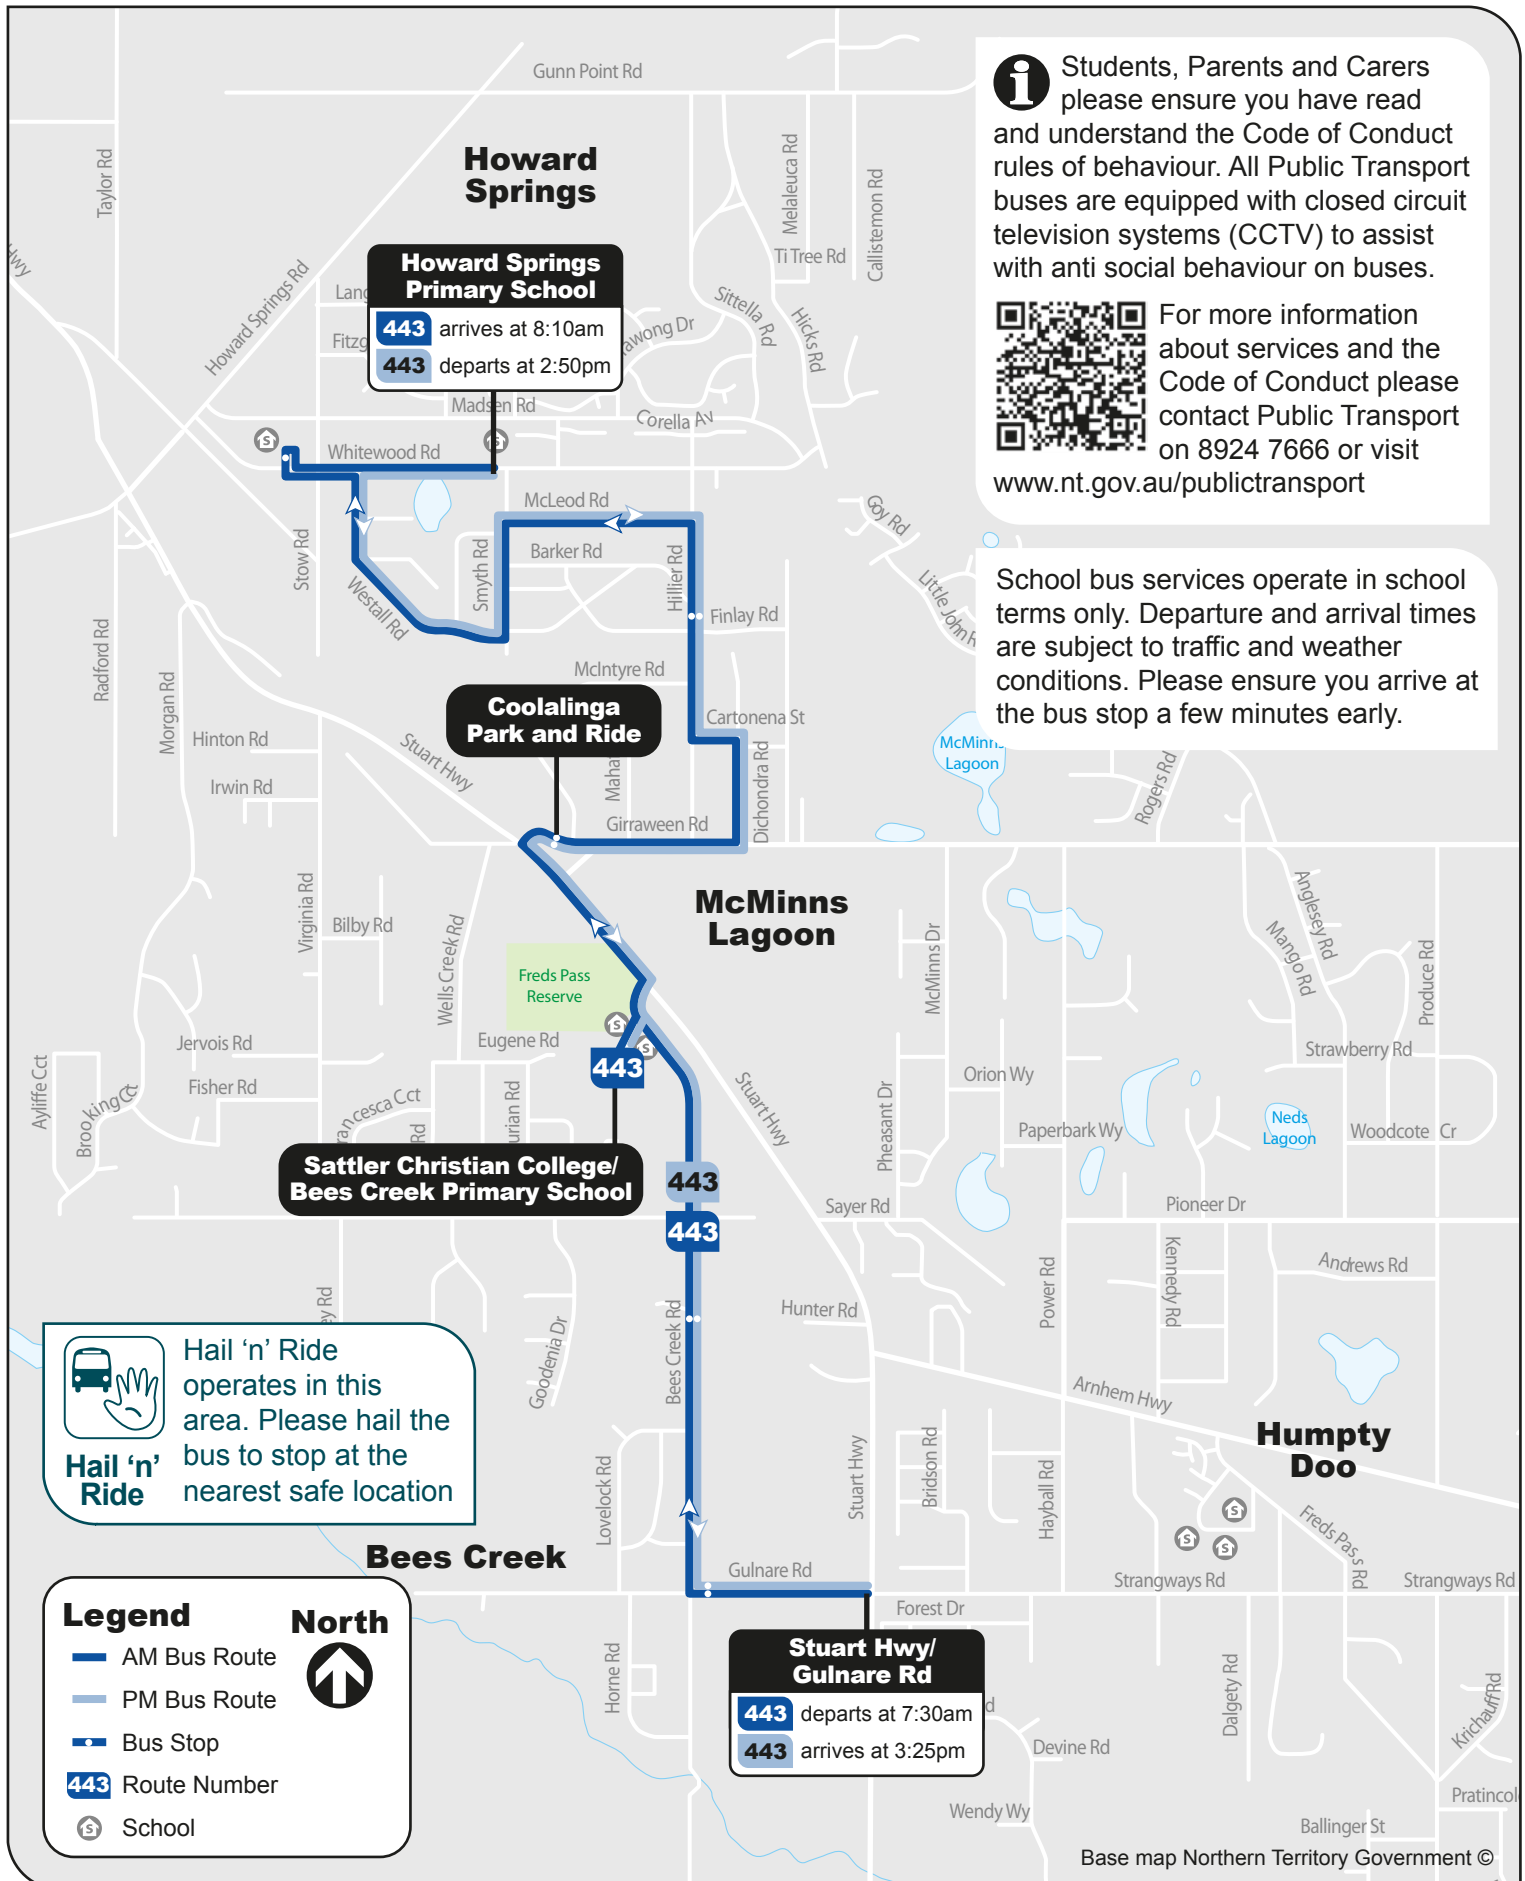

## Howard Springs Primary School Bus Service

### AM Service

443 Bees Creek to Howard Springs Primary School via Coolalinga Park and Ride

### PM Service

443 Howard Springs Primary School to Bees Creek via Coolalinga Park and Ride

**i** Students, Parents and Carers please ensure you have read and understand the Code of Conduct rules of behaviour. All Public Transport buses are equipped with closed circuit television systems (CCTV) to assist with anti social behaviour on buses.