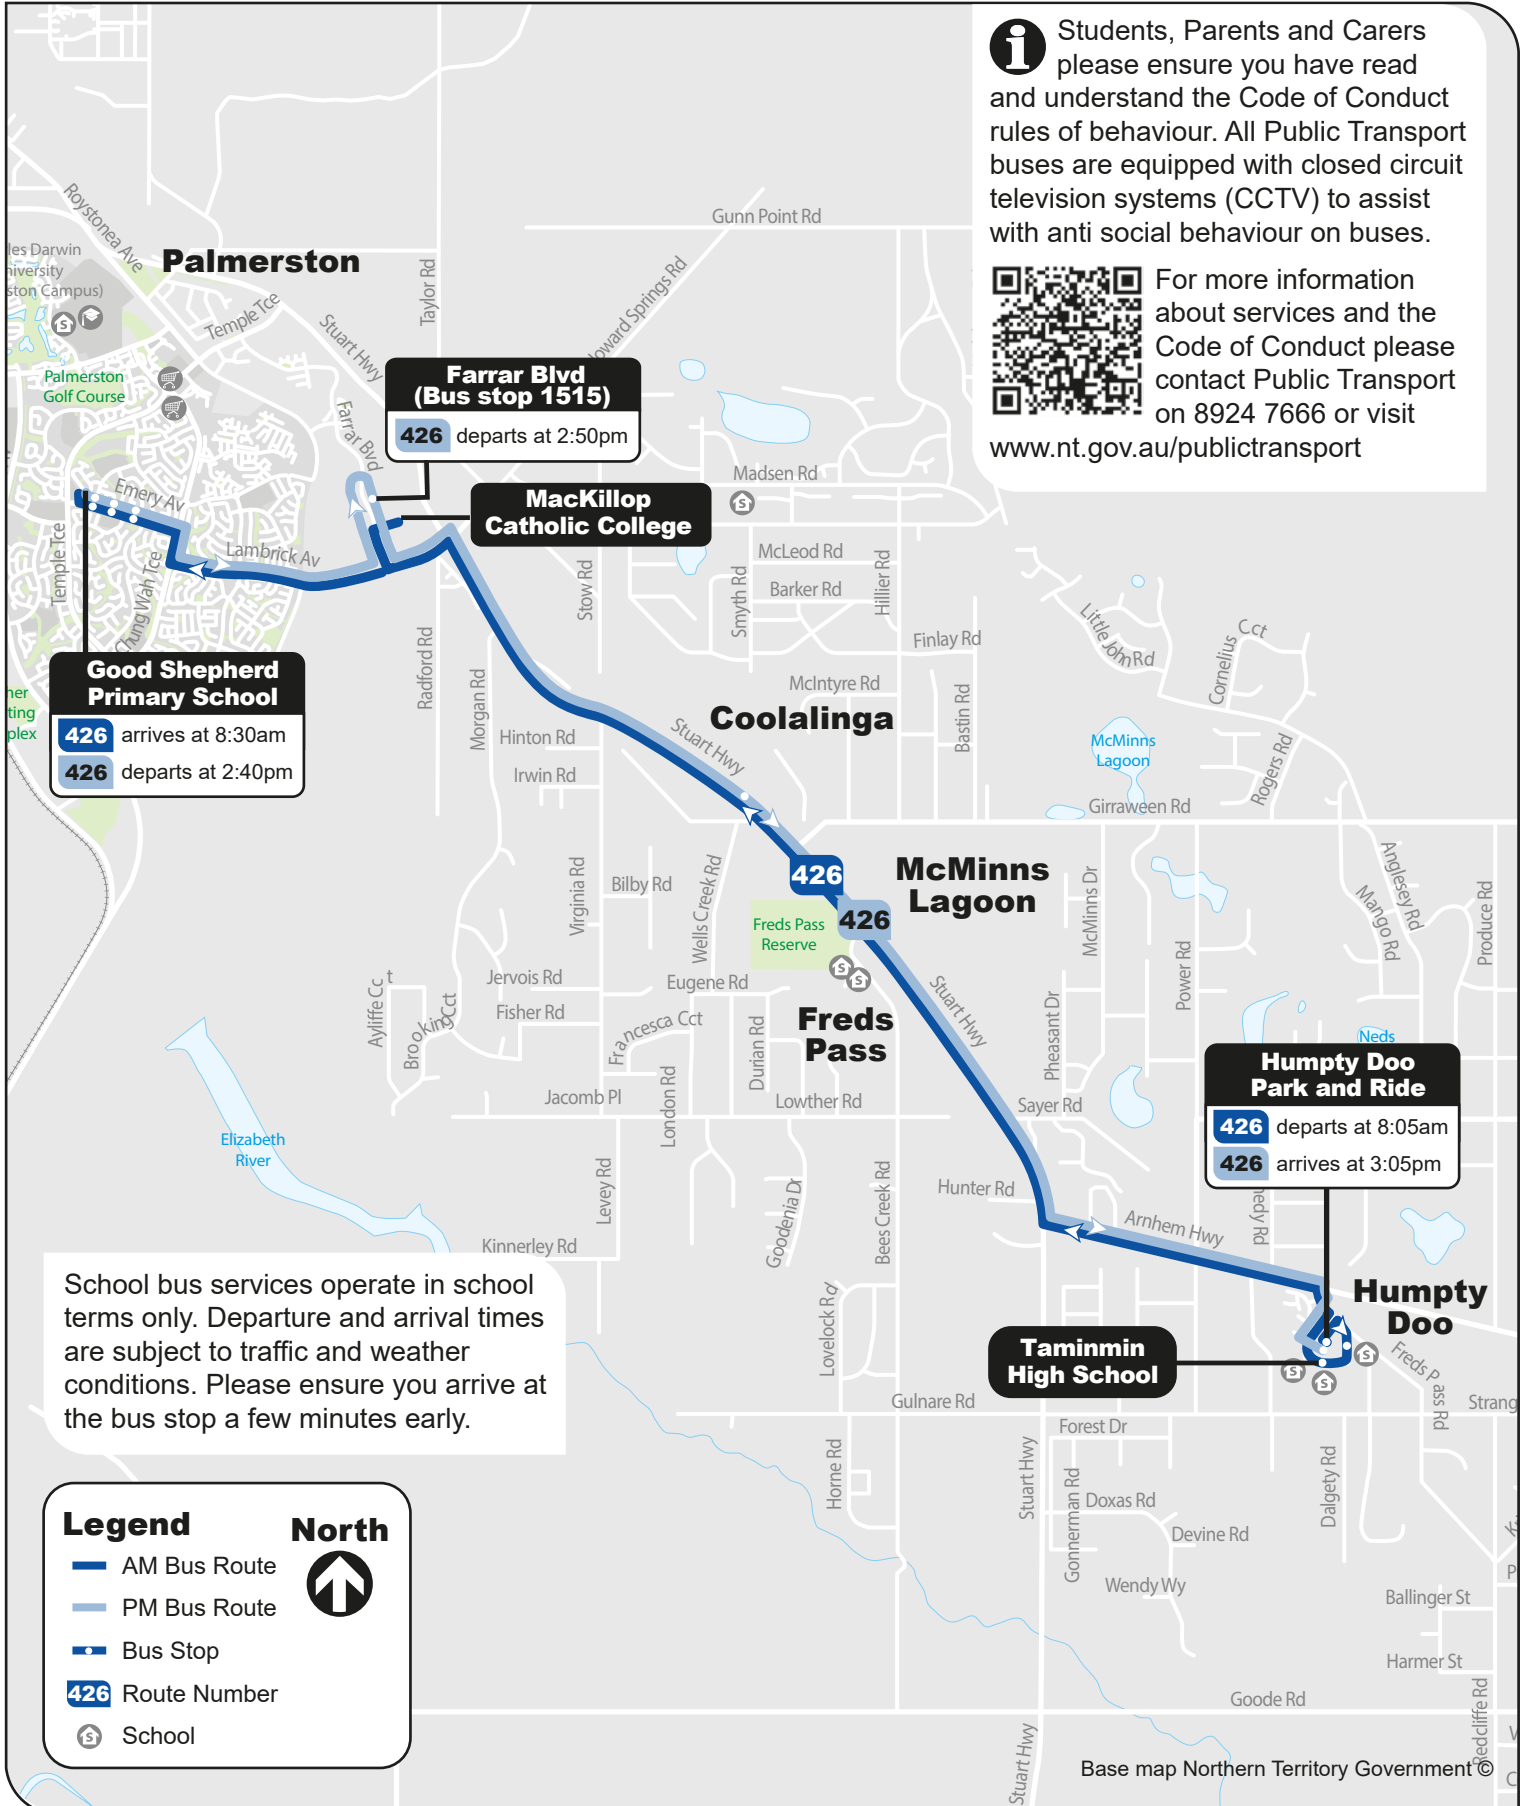

426

MacKillop Catholic College / Good Shepherd Primary School Bus Service

AM Service

426 Humpty Doo Park and Ride to MacKillop Catholic College and Good Shepherd Primary School

PM Service

426 Good Shepherd Primary School and MacKillop Catholic College to Humpty Doo Park and Ride

i Students, Parents and Carers please ensure you have read and understand the Code of Conduct rules of behaviour. All Public Transport buses are equipped with closed circuit television systems (CCTV) to assist with anti social behaviour on buses.

For more information about services and the Code of Conduct please contact Public Transport on 8924 7666 or visit www.nt.gov.au/publictransport

School bus services operate in school terms only. Departure and arrival times are subject to traffic and weather conditions. Please ensure you arrive at the bus stop a few minutes early.

Legend

- AM Bus Route
- PM Bus Route
- Bus Stop
- 426 Route Number
- School

North