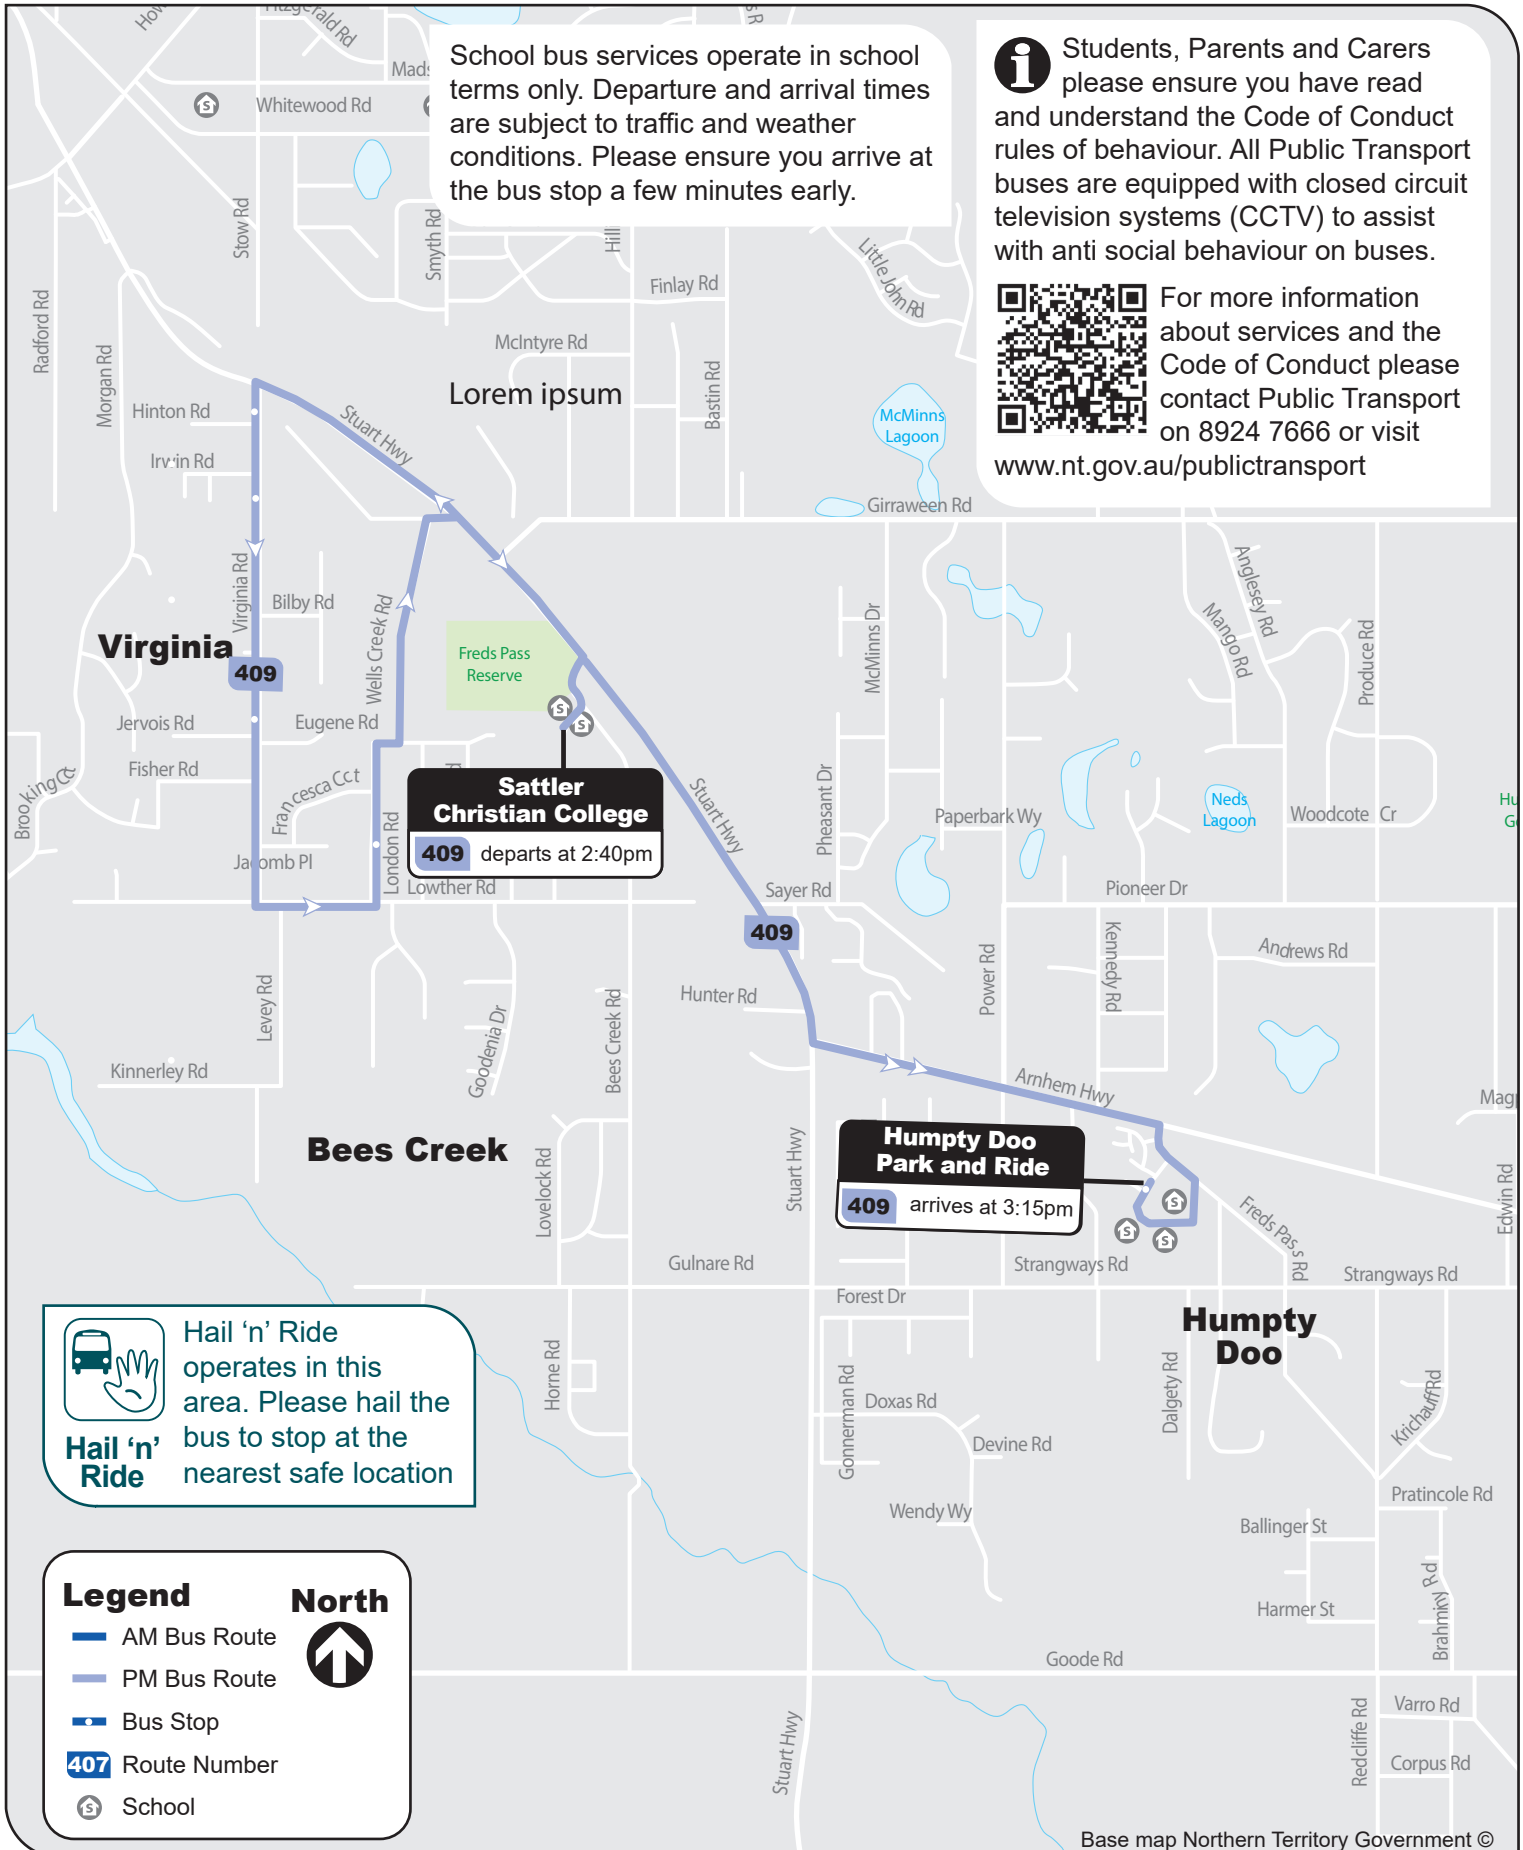

409

Sattler Christian College / Bees Creek Primary School Bus Service

PM Service

409 Sattler Christian College and Bees Creek Primary School to Virginia and Humpty Doo Park and Ride

School bus services operate in school terms only. Departure and arrival times are subject to traffic and weather conditions. Please ensure you arrive at the bus stop a few minutes early.

i Students, Parents and Carers please ensure you have read and understand the Code of Conduct rules of behaviour. All Public Transport buses are equipped with closed circuit television systems (CCTV) to assist with anti social behaviour on buses.

For more information about services and the Code of Conduct please contact Public Transport on 8924 7666 or visit www.nt.gov.au/publictransport

Hail 'n' Ride

Hail 'n' Ride operates in this area. Please hail the bus to stop at the nearest safe location

Legend

- AM Bus Route
- PM Bus Route
- Bus Stop
- **407** Route Number
- School

North

Base map Northern Territory Government ©